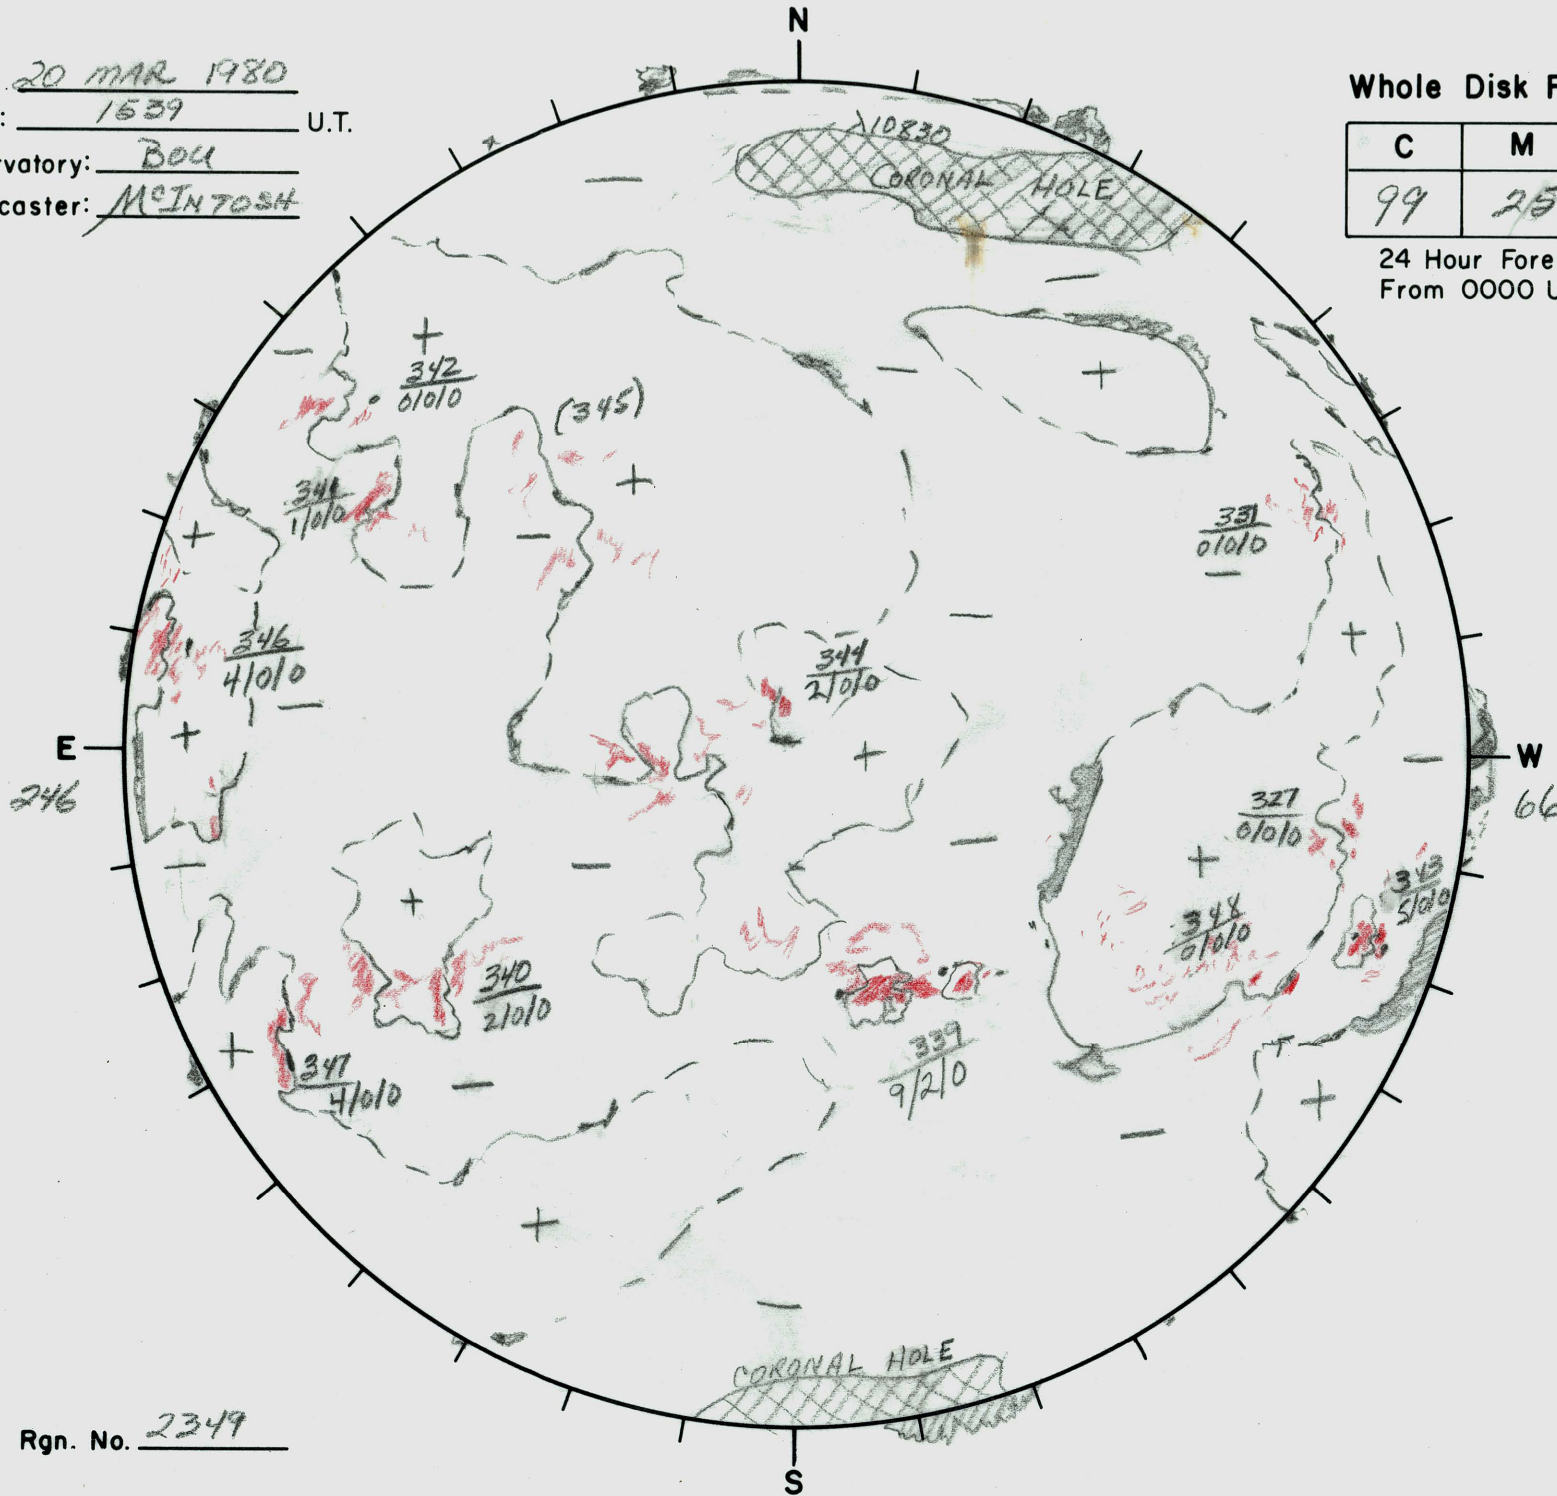

Date: 20 MAR 1980
 Time: 1539 U.T.
 Observatory: BOU
 Forecaster: McINTOSH

Whole Disk Forecast

C	M	X	P
99	25	01	01

24 Hour Forecast
 From 0000 U.T. to 0000 U.T.

Next Rgn. No. 2349

L† 336
 B† -7