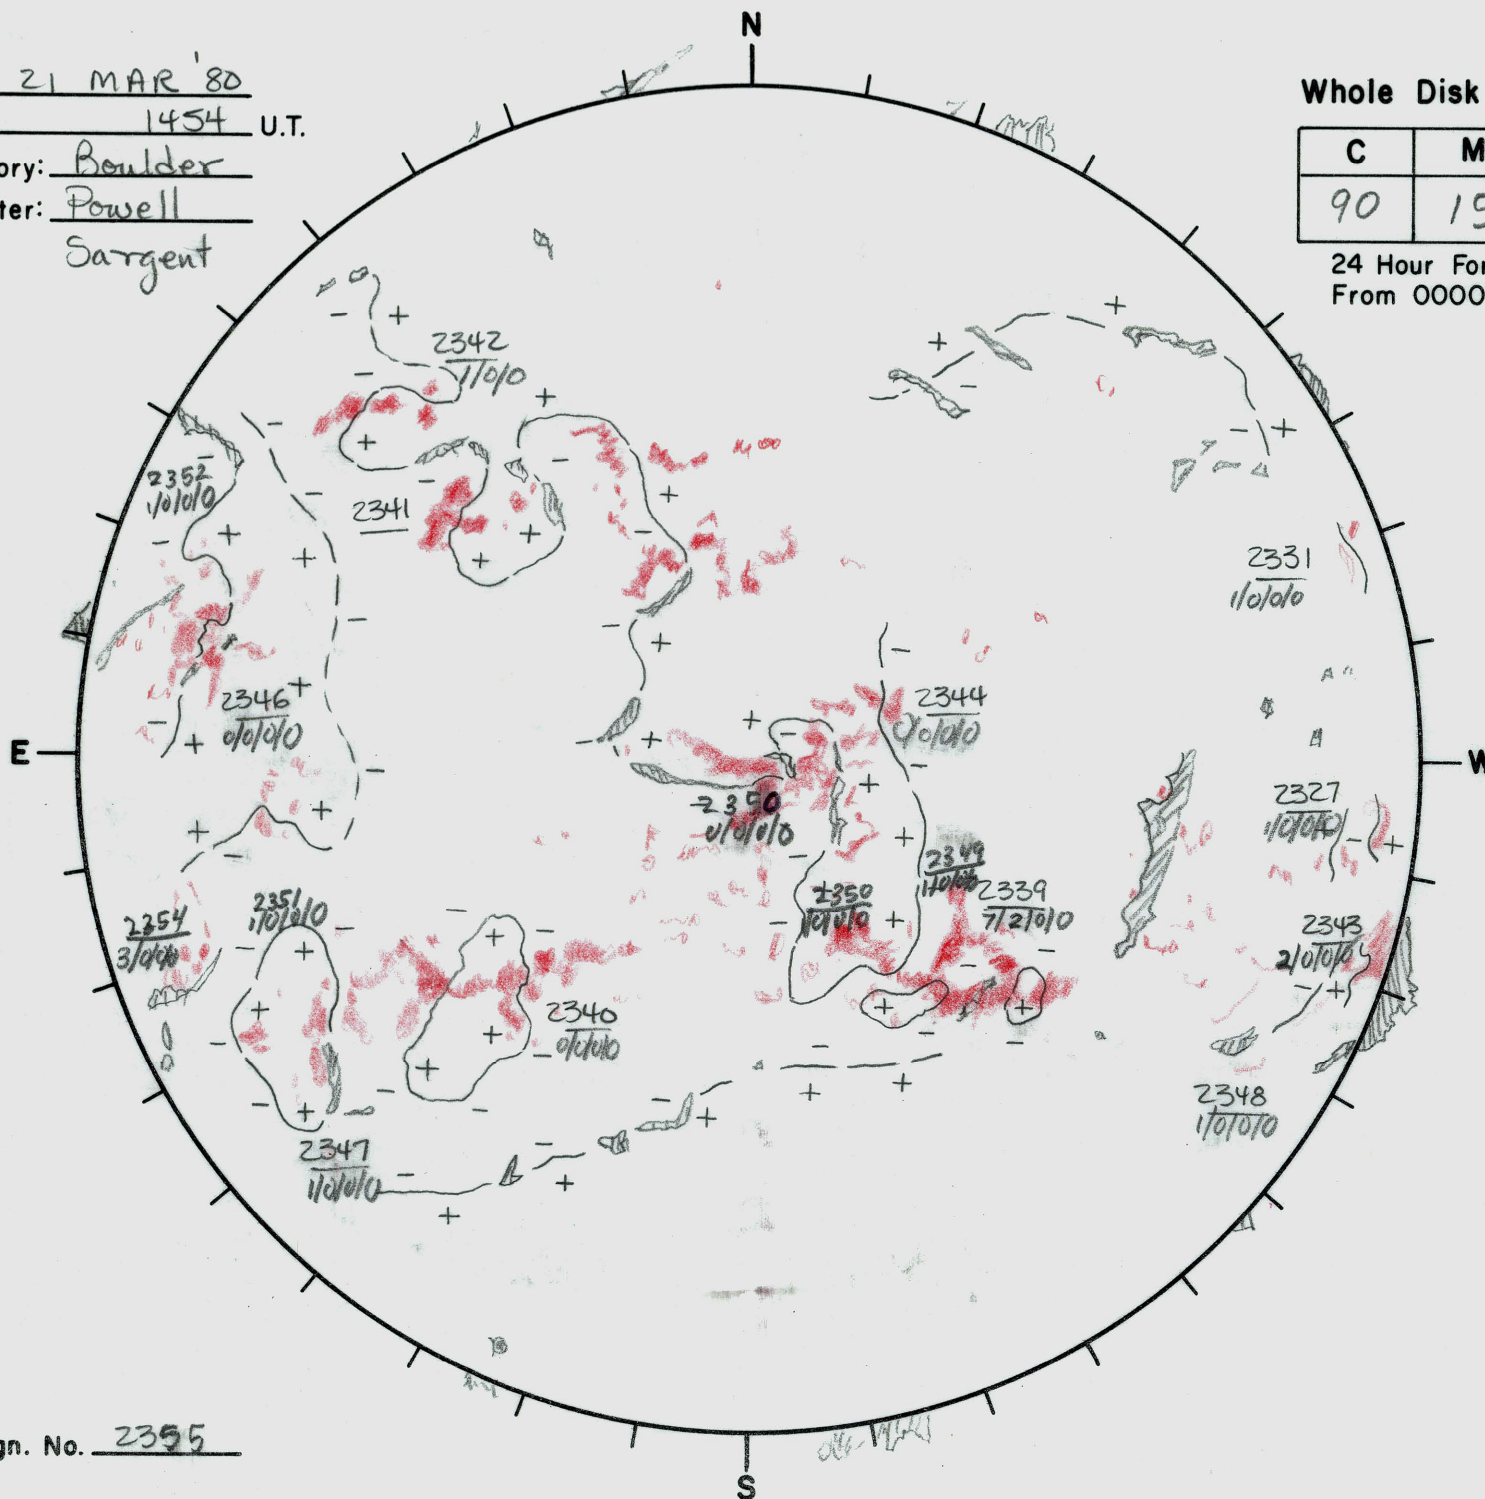

Date: 21 MAR '80
 Time: 1454 U.T.
 Observatory: Boulder
 Forecaster: Powell
Sargent

Whole Disk Forecast

C	M	X	P
90	15	01	01

24 Hour Forecast
 From 0000 U.T. to 0000 U.T.

Next Rgn. No. 2355

L₁ 323.4
 B₁ -6.98