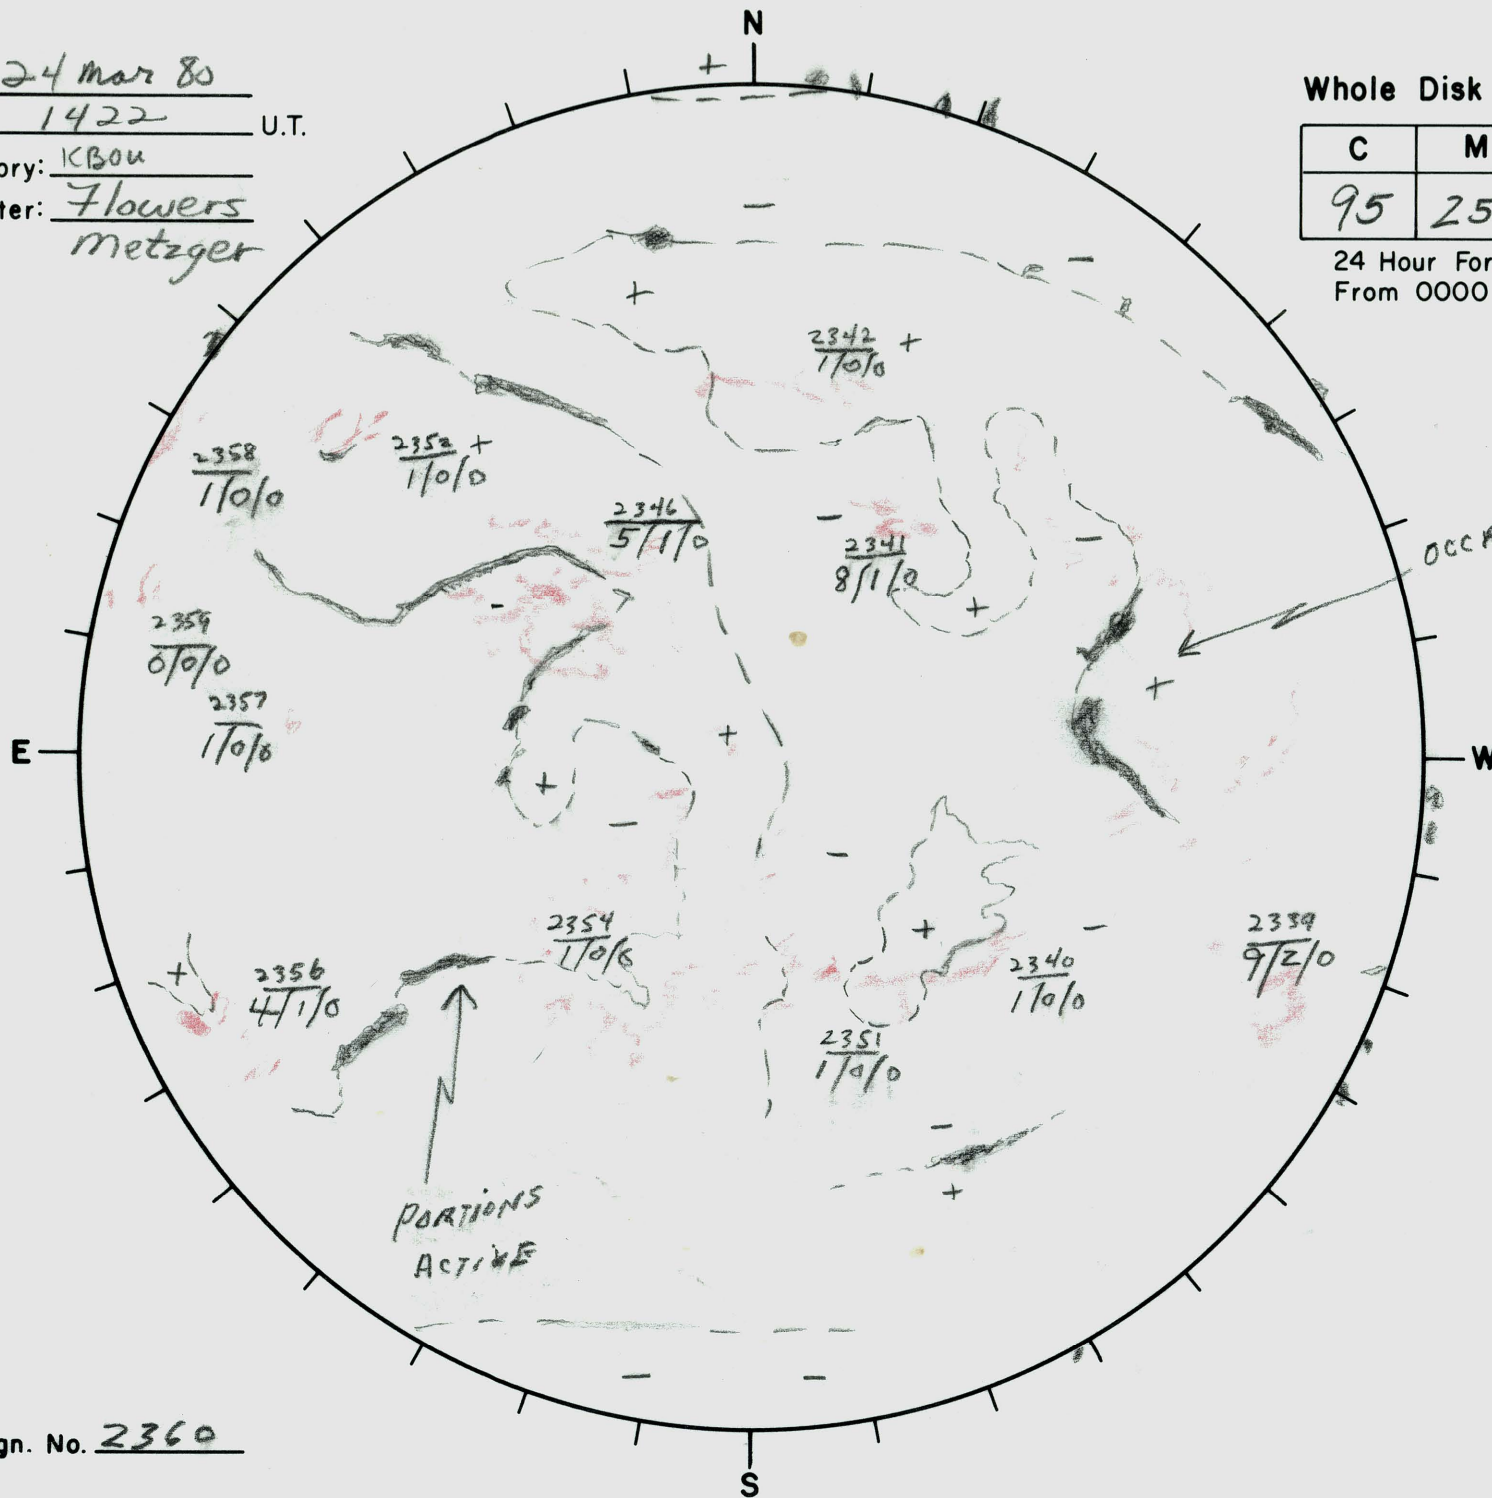

Date: 24 Mar 80  
 Time: 1422 U.T.  
 Observatory: KBOU  
 Forecaster: Flowers  
metzger

Whole Disk Forecast

C	M	X
95	25	01

24 Hour Forecast  
 From 0000 U.T. to 0000 U.T.

Next Rgn. No. 2360

Lt 284  
 Bt -6.9