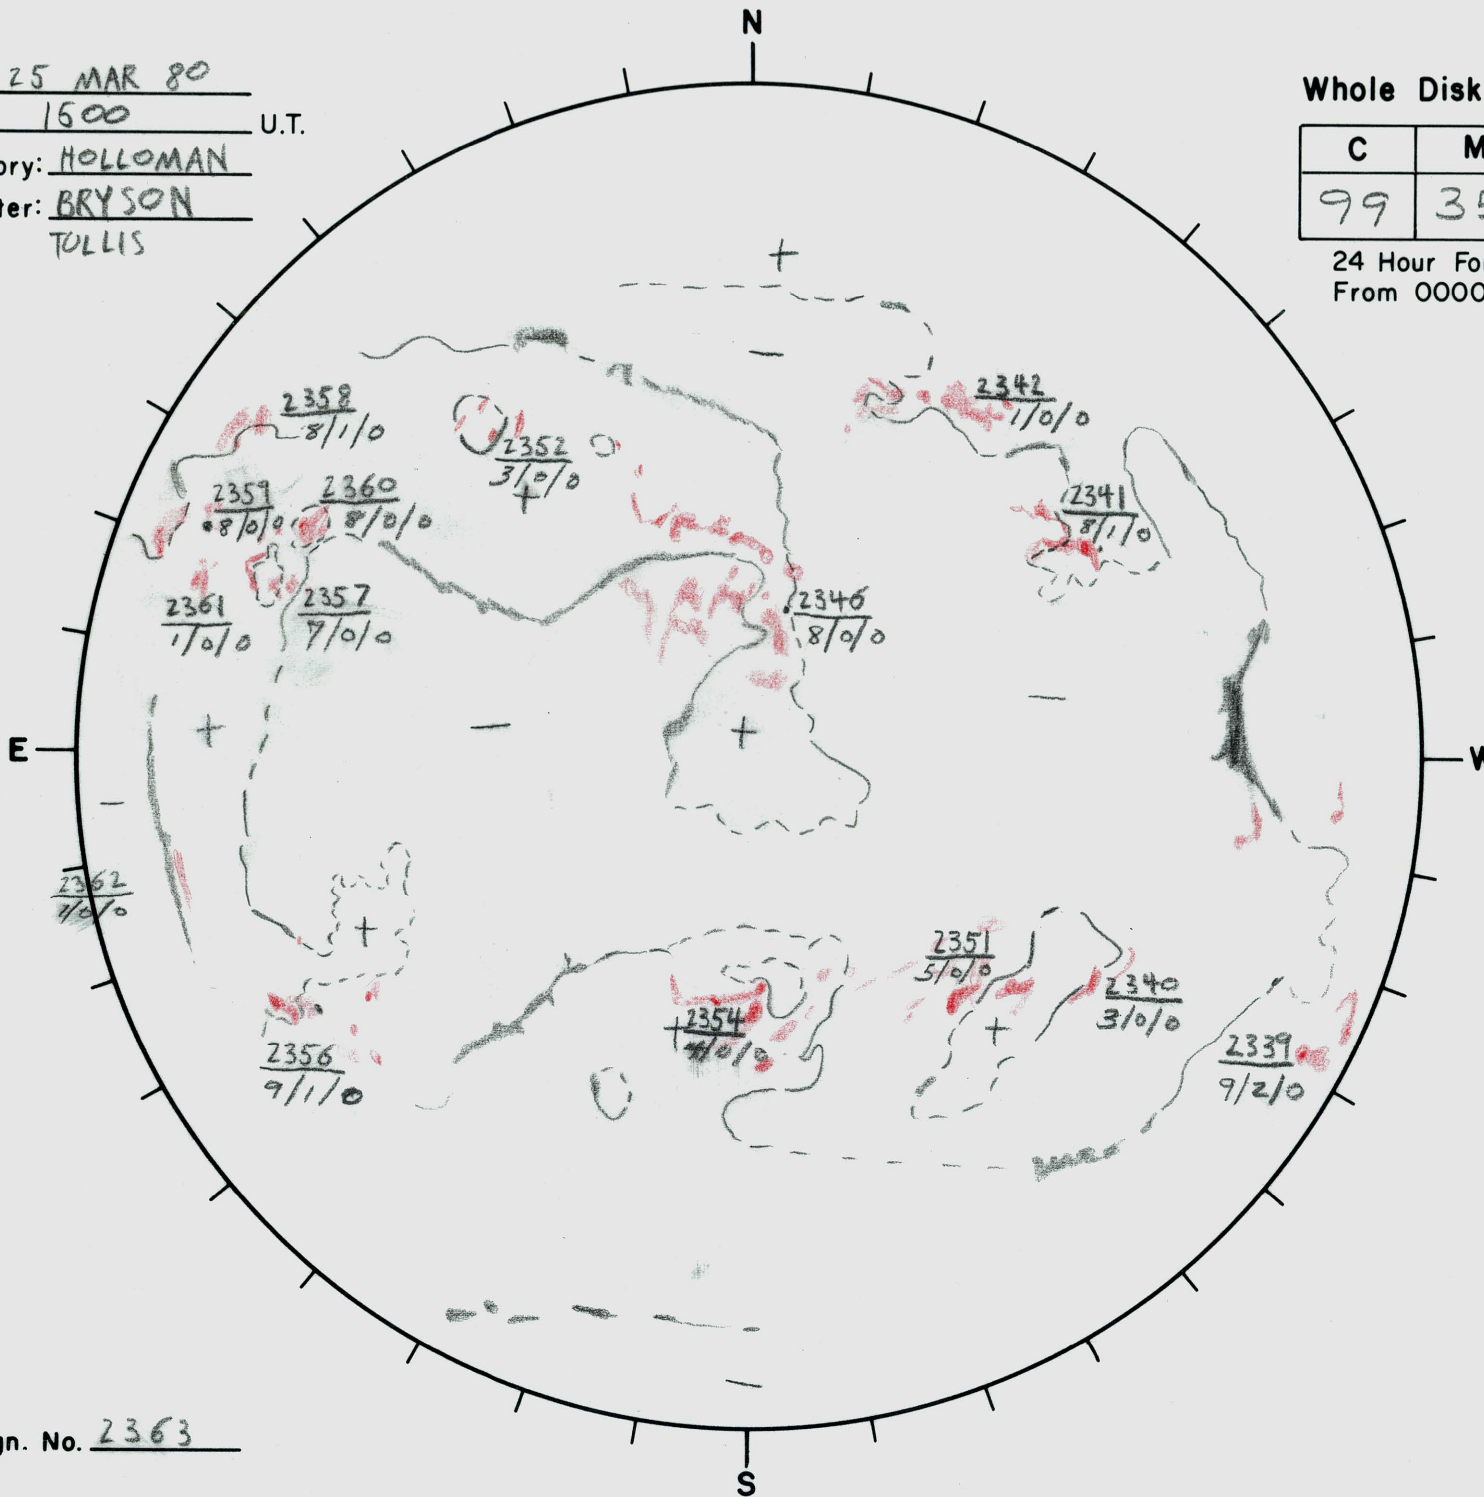

Date: 25 MAR 80  
 Time: 1500 U.T.  
 Observatory: HOLLOMAN  
 Forecaster: BRYSON  
TOLLIS

Whole Disk Forecast

C	M	X
99	35	01

24 Hour Forecast  
 From 0000 U.T. to 0000 U.T.

Next Rgn. No. 2363

Lt 268  
 Bt -6.8