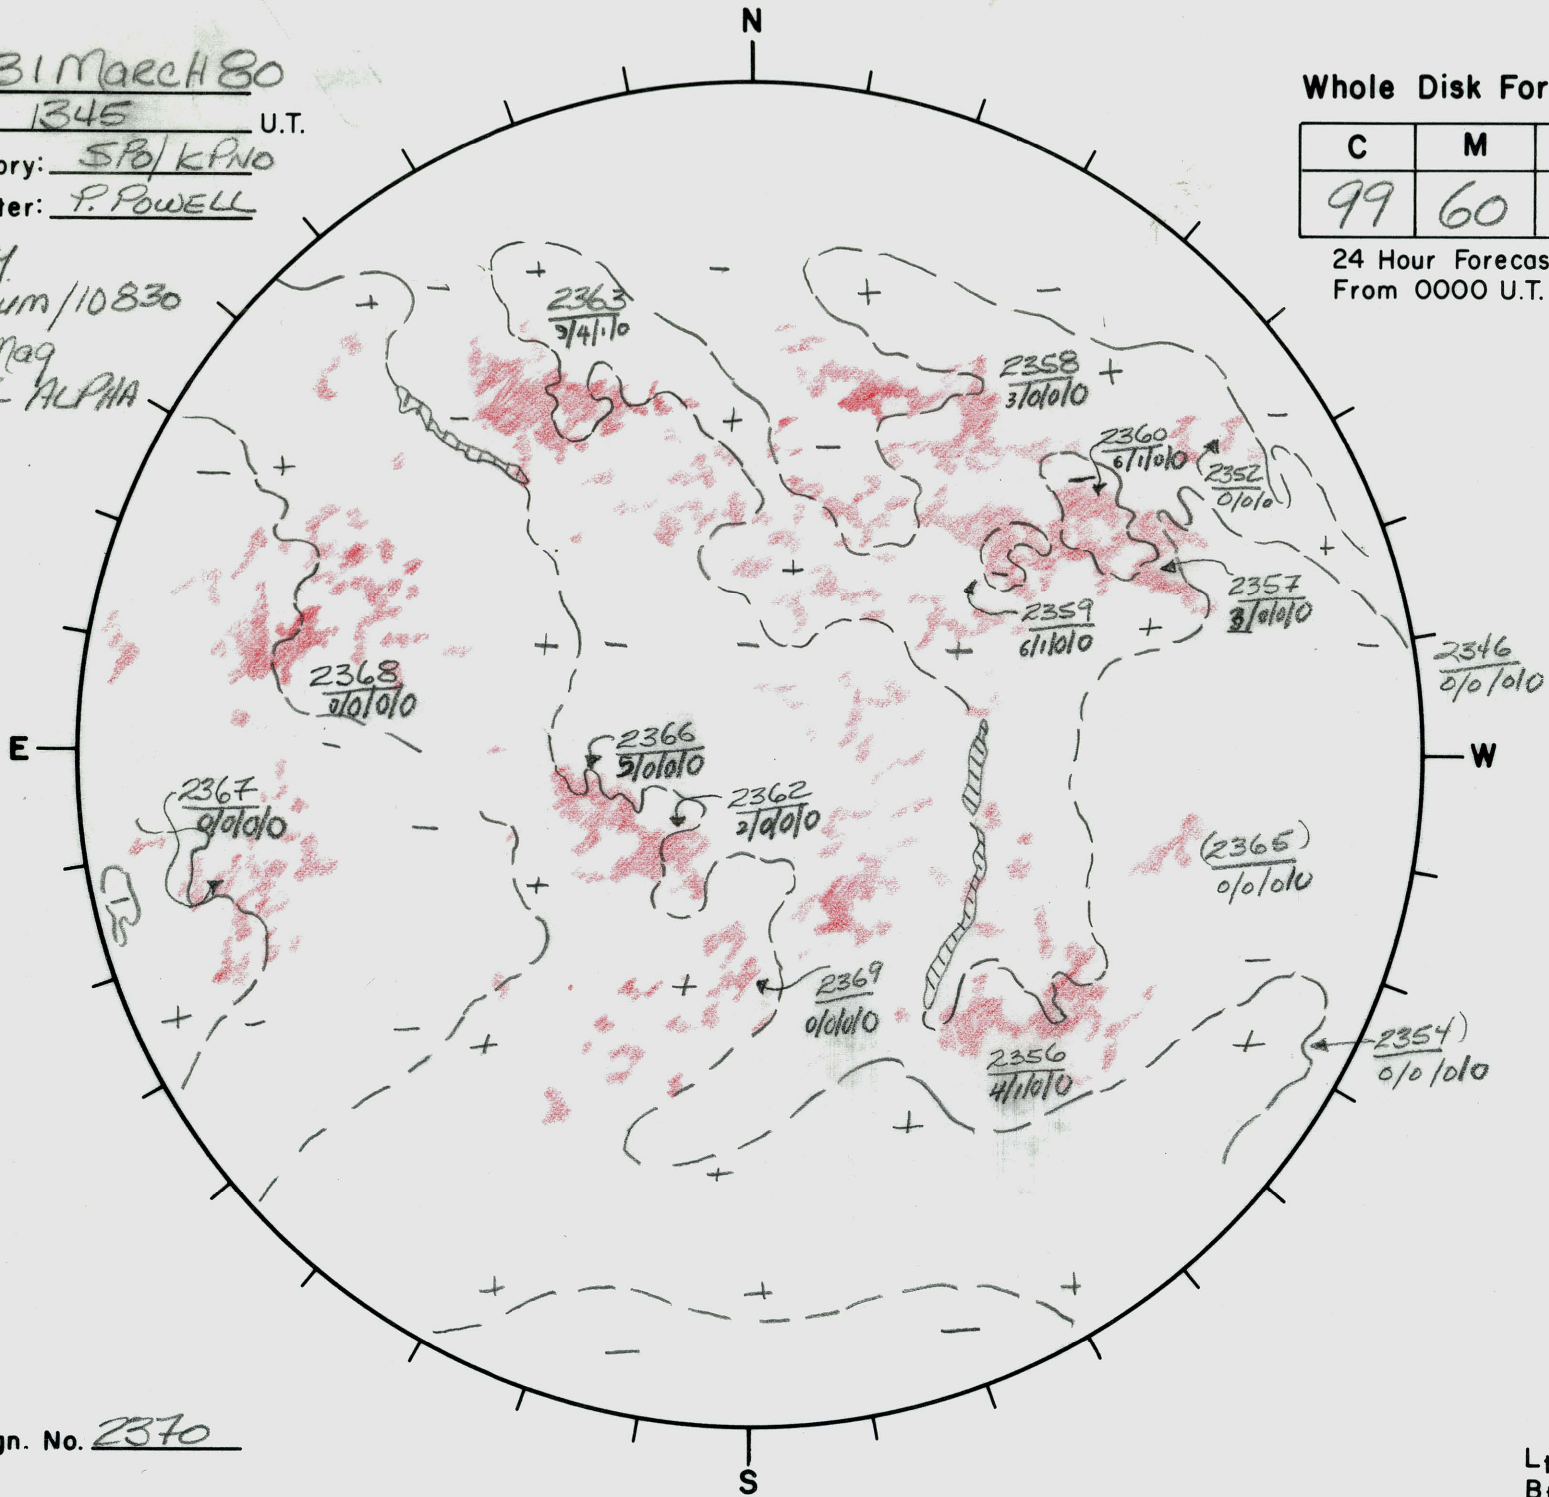

Date: 31 March 80
 Time: 1345 U.T.
 Observatory: SPB/KPNO
 Forecaster: F. POWELL

F. Guy
 Calcium/10830
 + Mag
 No H-ALPHA

Whole Disk Forecast

C	M	X
99	60	05

P
 05

24 Hour Forecast
 From 0000 U.T. to 0000 U.T.

Next Rgn. No. 2370

L_t 192
 B_t -6.52