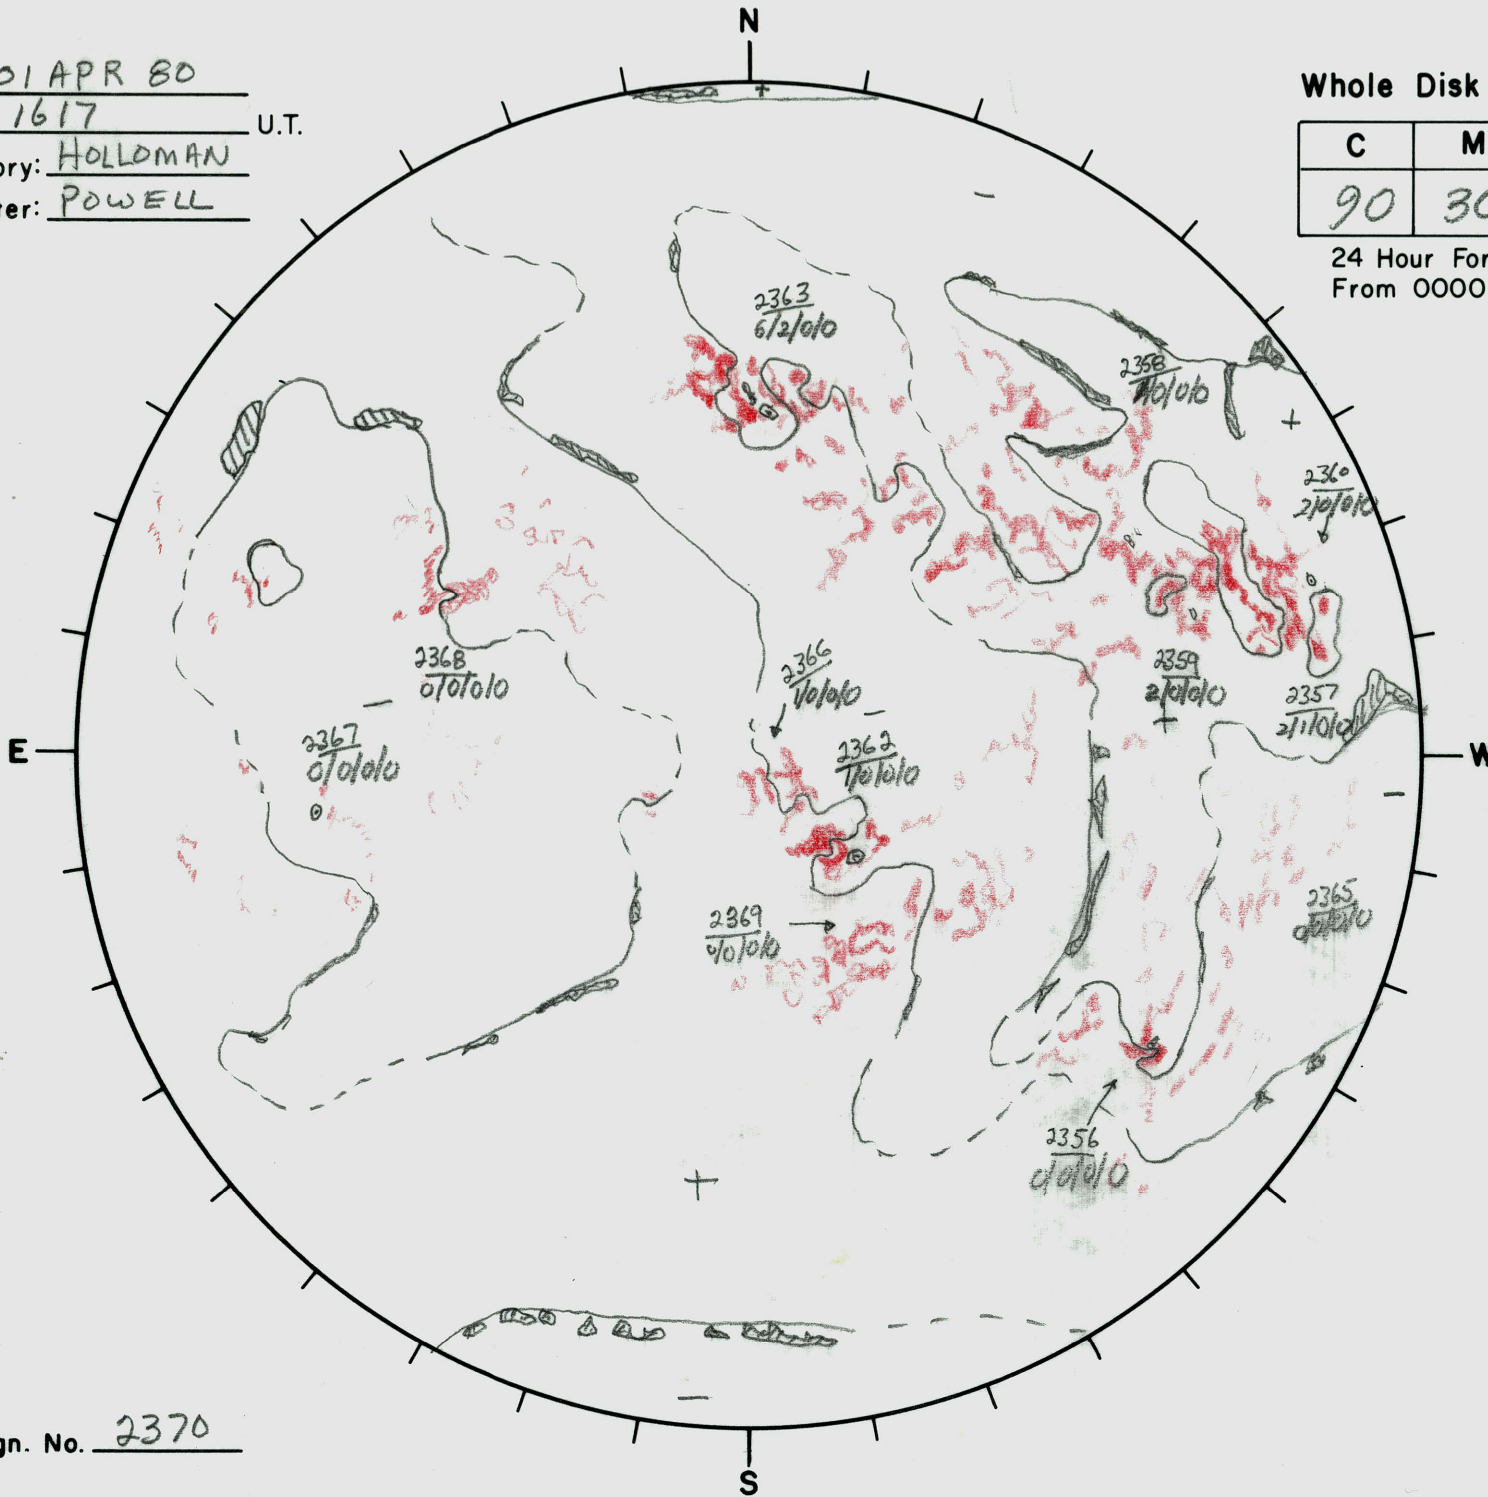

Date: 01 APR 80
 Time: 1617 U.T.
 Observatory: HOLDMAN
 Forecaster: POWELL

Whole Disk Forecast

C	M	X	P
90	30	01	01

24 Hour Forecast
 From 0000 U.T. to 0000 U.T.

Next Rgn. No. 2370

Lt 177°
 Bt -7°