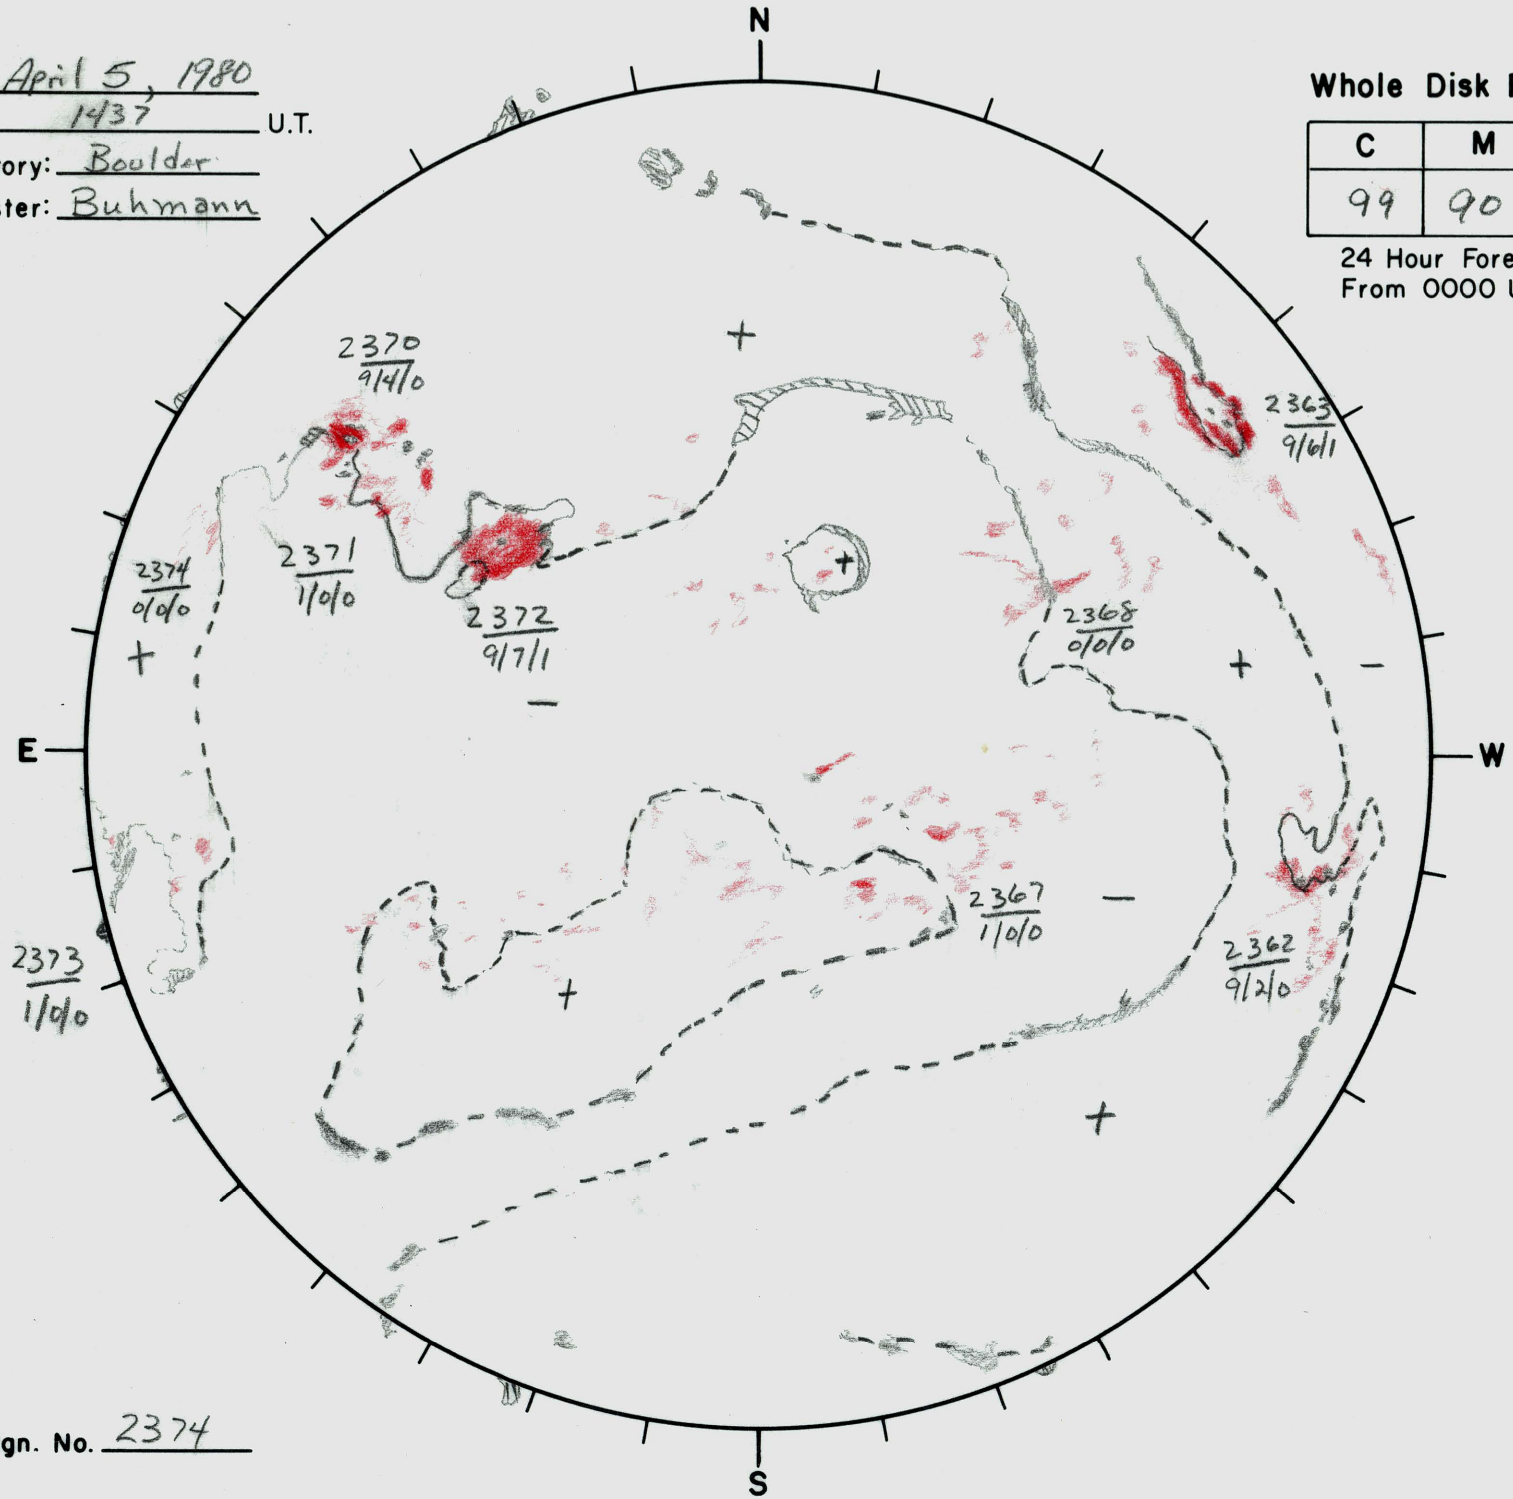

Date: April 5, 1980
 Time: 1437 U.T.
 Observatory: Boulder
 Forecaster: Buhmann

Whole Disk Forecast

C	M	X
99	90	20

24 Hour Forecast
 From 0000 U.T. to 0000 U.T.

Next Rgn. No. 2374

L_t 125.7
 B_t -6