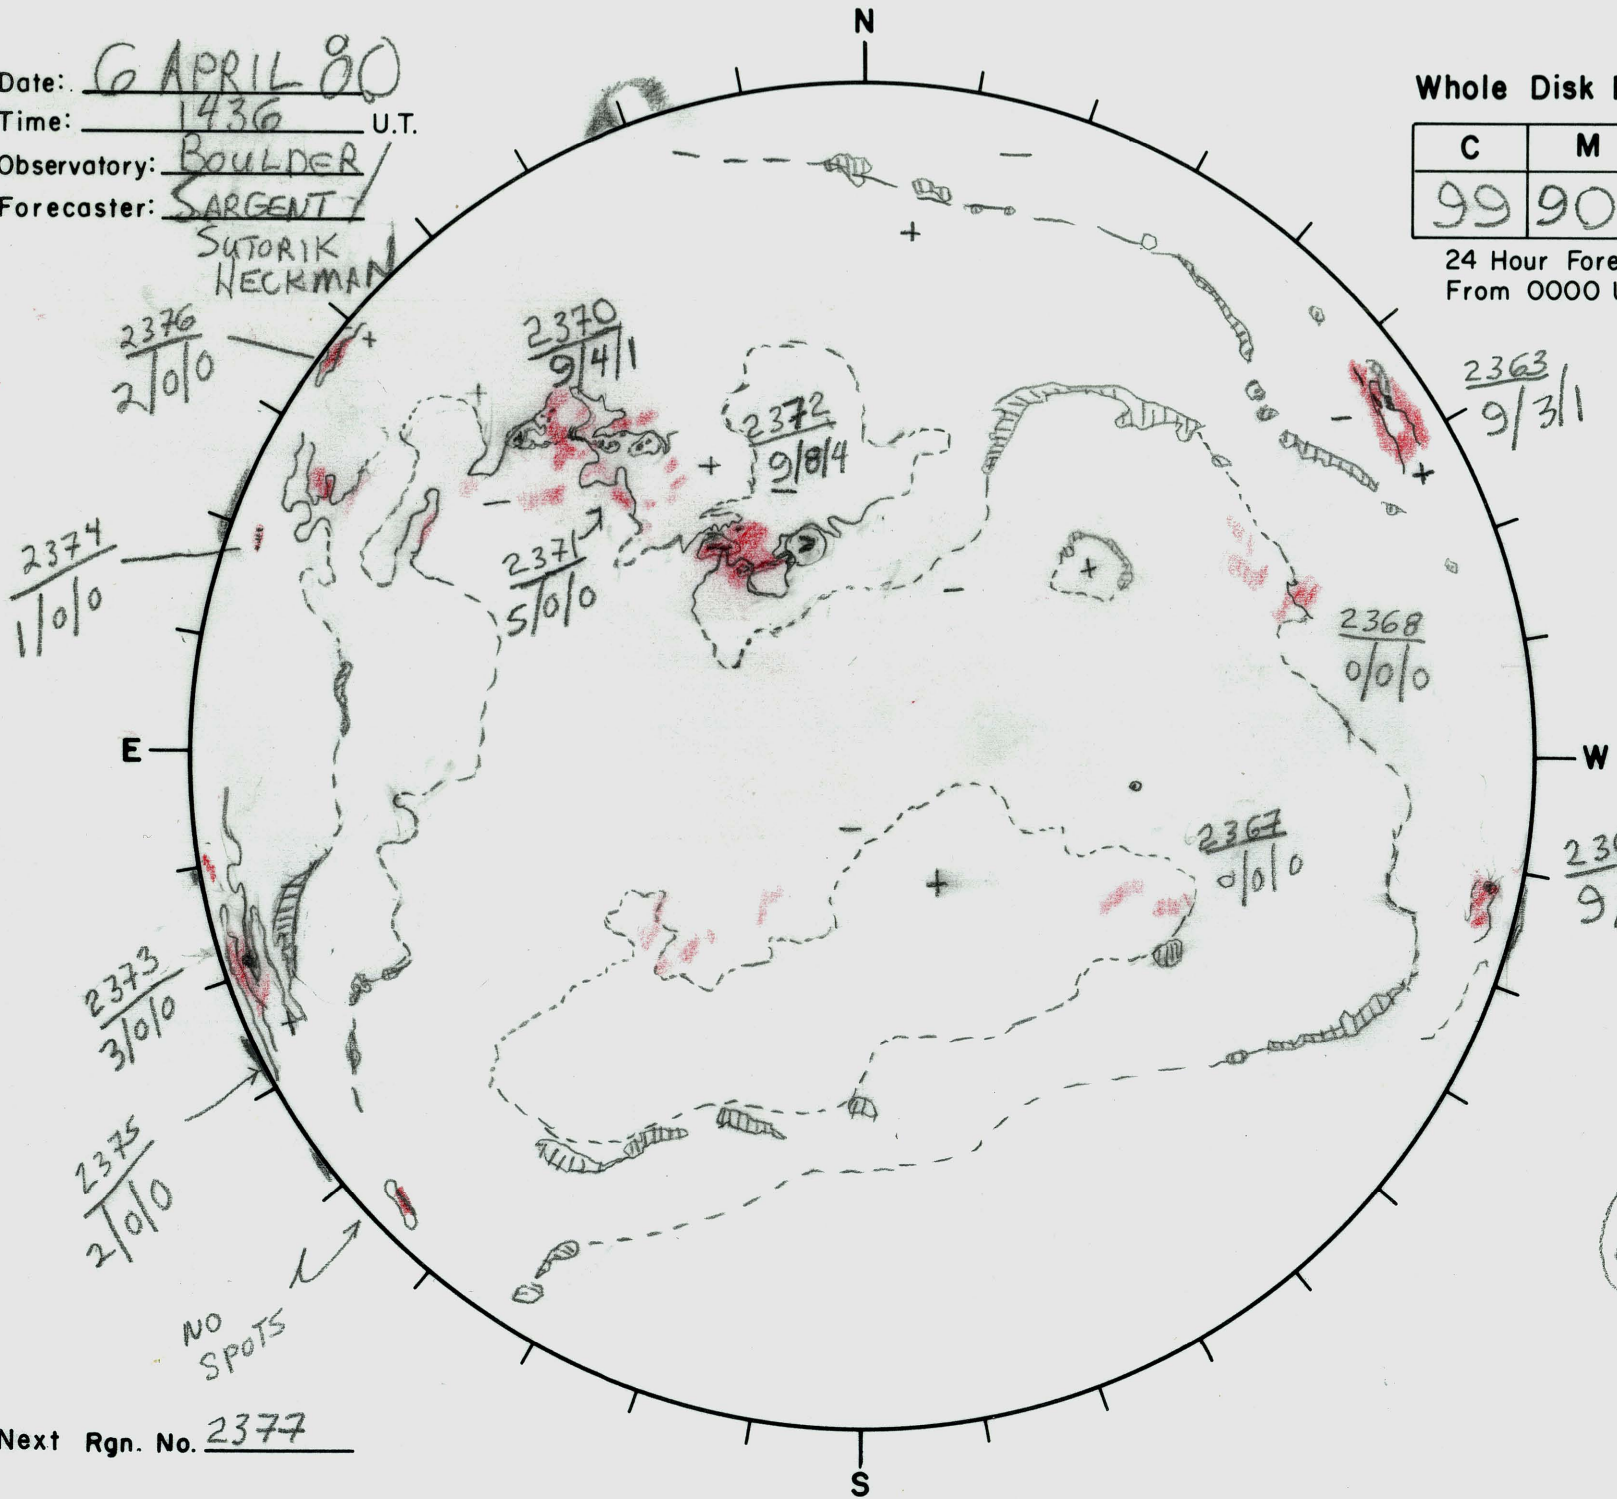

Date: 6 APRIL 80
 Time: 1436 U.T.
 Observatory: BOULDER
 Forecaster: SARGENT

SUTORIK
HECKMAN

Whole Disk Forecast

C	M	X	P
99	90	40	30

24 Hour Forecast
 From 0000 U.T. to 0000 U.T.

6/6

Next Rgn. No. 2377

Lt 112
 Bt -0.1