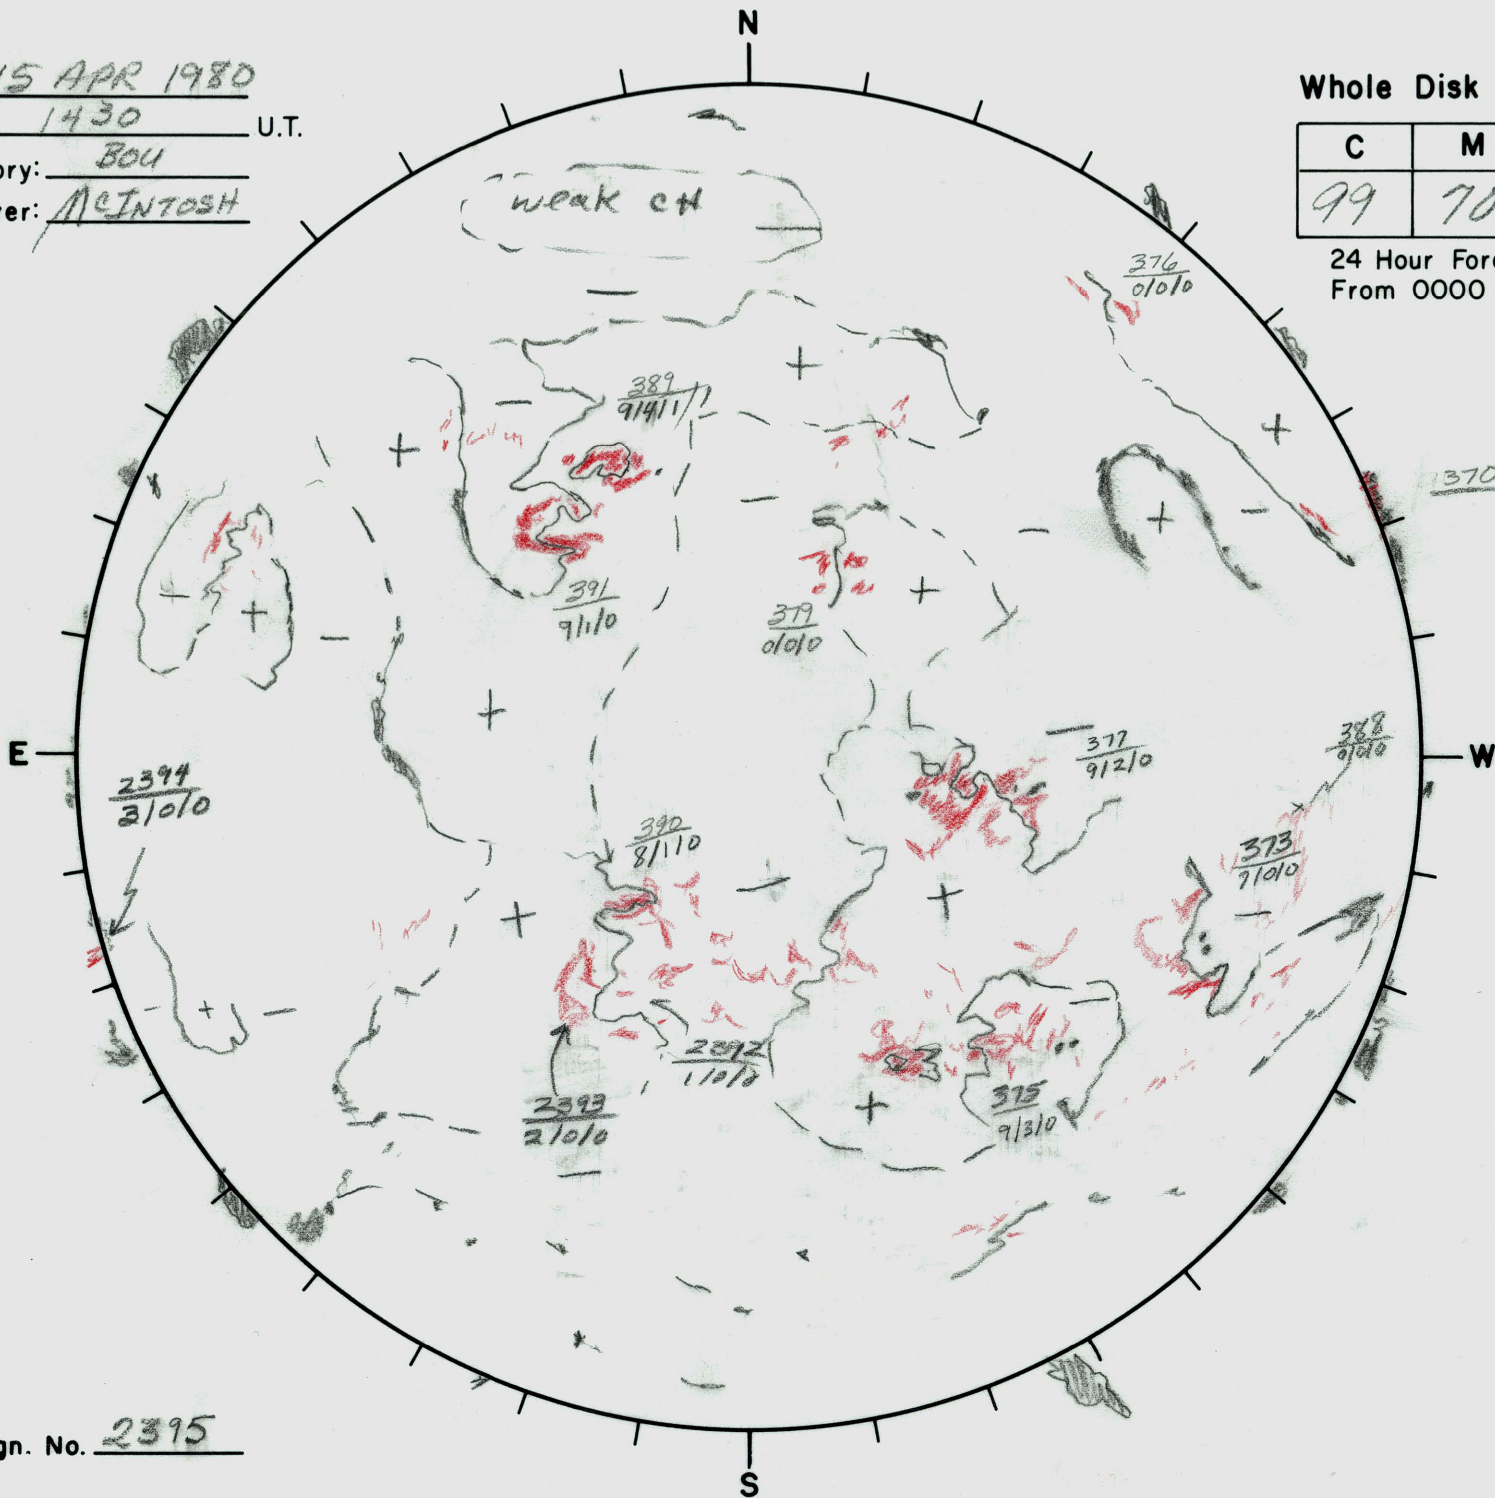

Date: 15 APR 1980  
 Time: 1430 U.T.  
 Observatory: BOU  
 Forecaster: McINTOSH

Whole Disk Forecast

| C  | M  | X  | P  |
|----|----|----|----|
| 99 | 70 | 10 | 10 |

24 Hour Forecast  
 From 0000 U.T. to 0000 U.T.

Next Rgn. No. 2395

L<sub>t</sub> 354  
 B<sub>f</sub> -5.6