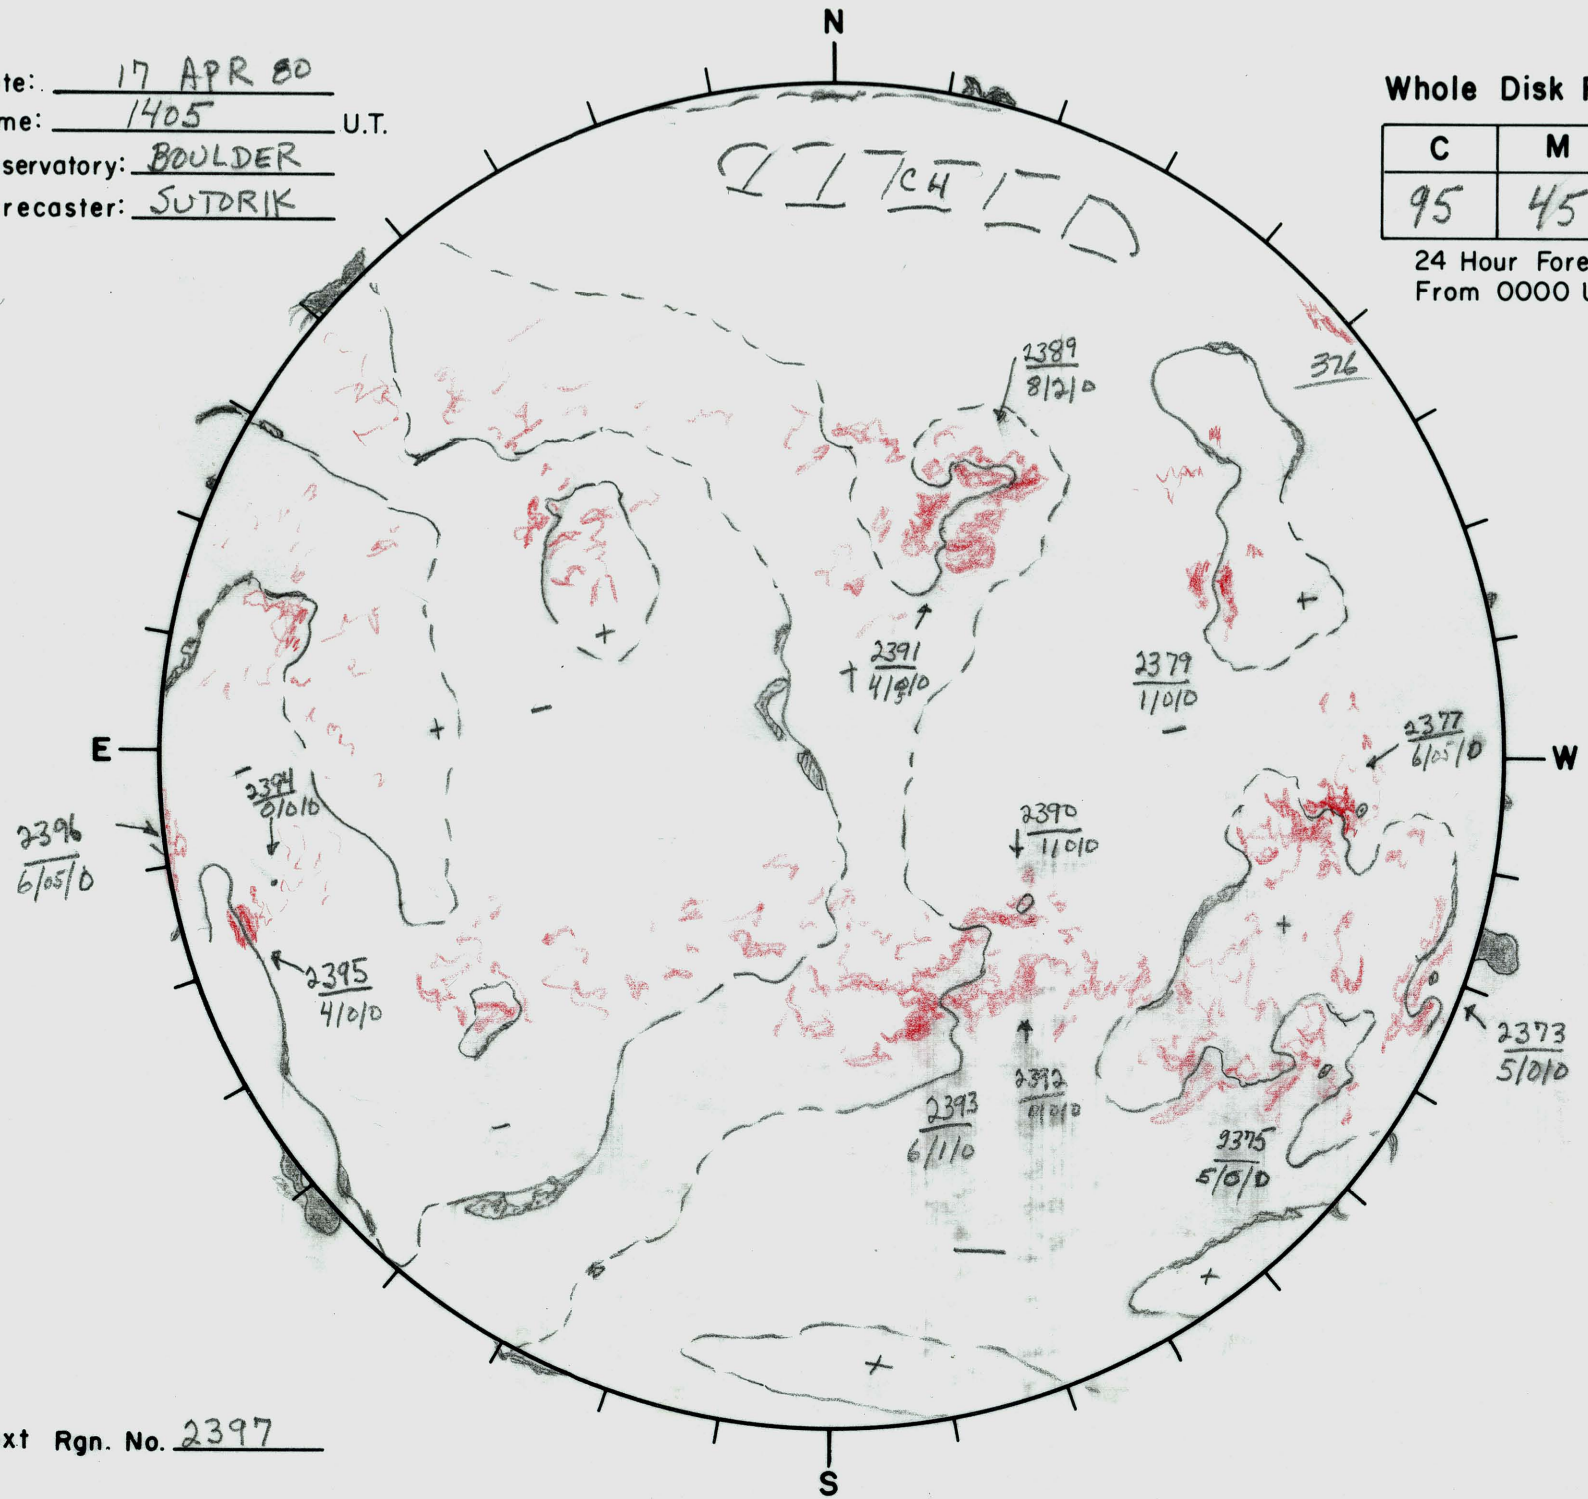

Date: 17 APR 80
 Time: 1405 U.T.
 Observatory: BOULDER
 Forecaster: SUTRIK

Whole Disk Forecast

C	M	X
95	45	01

24 Hour Forecast
 From 0000 U.T. to 0000 U.T.

Next Rgn. No. 2397

L_t 327°
 B_t -50