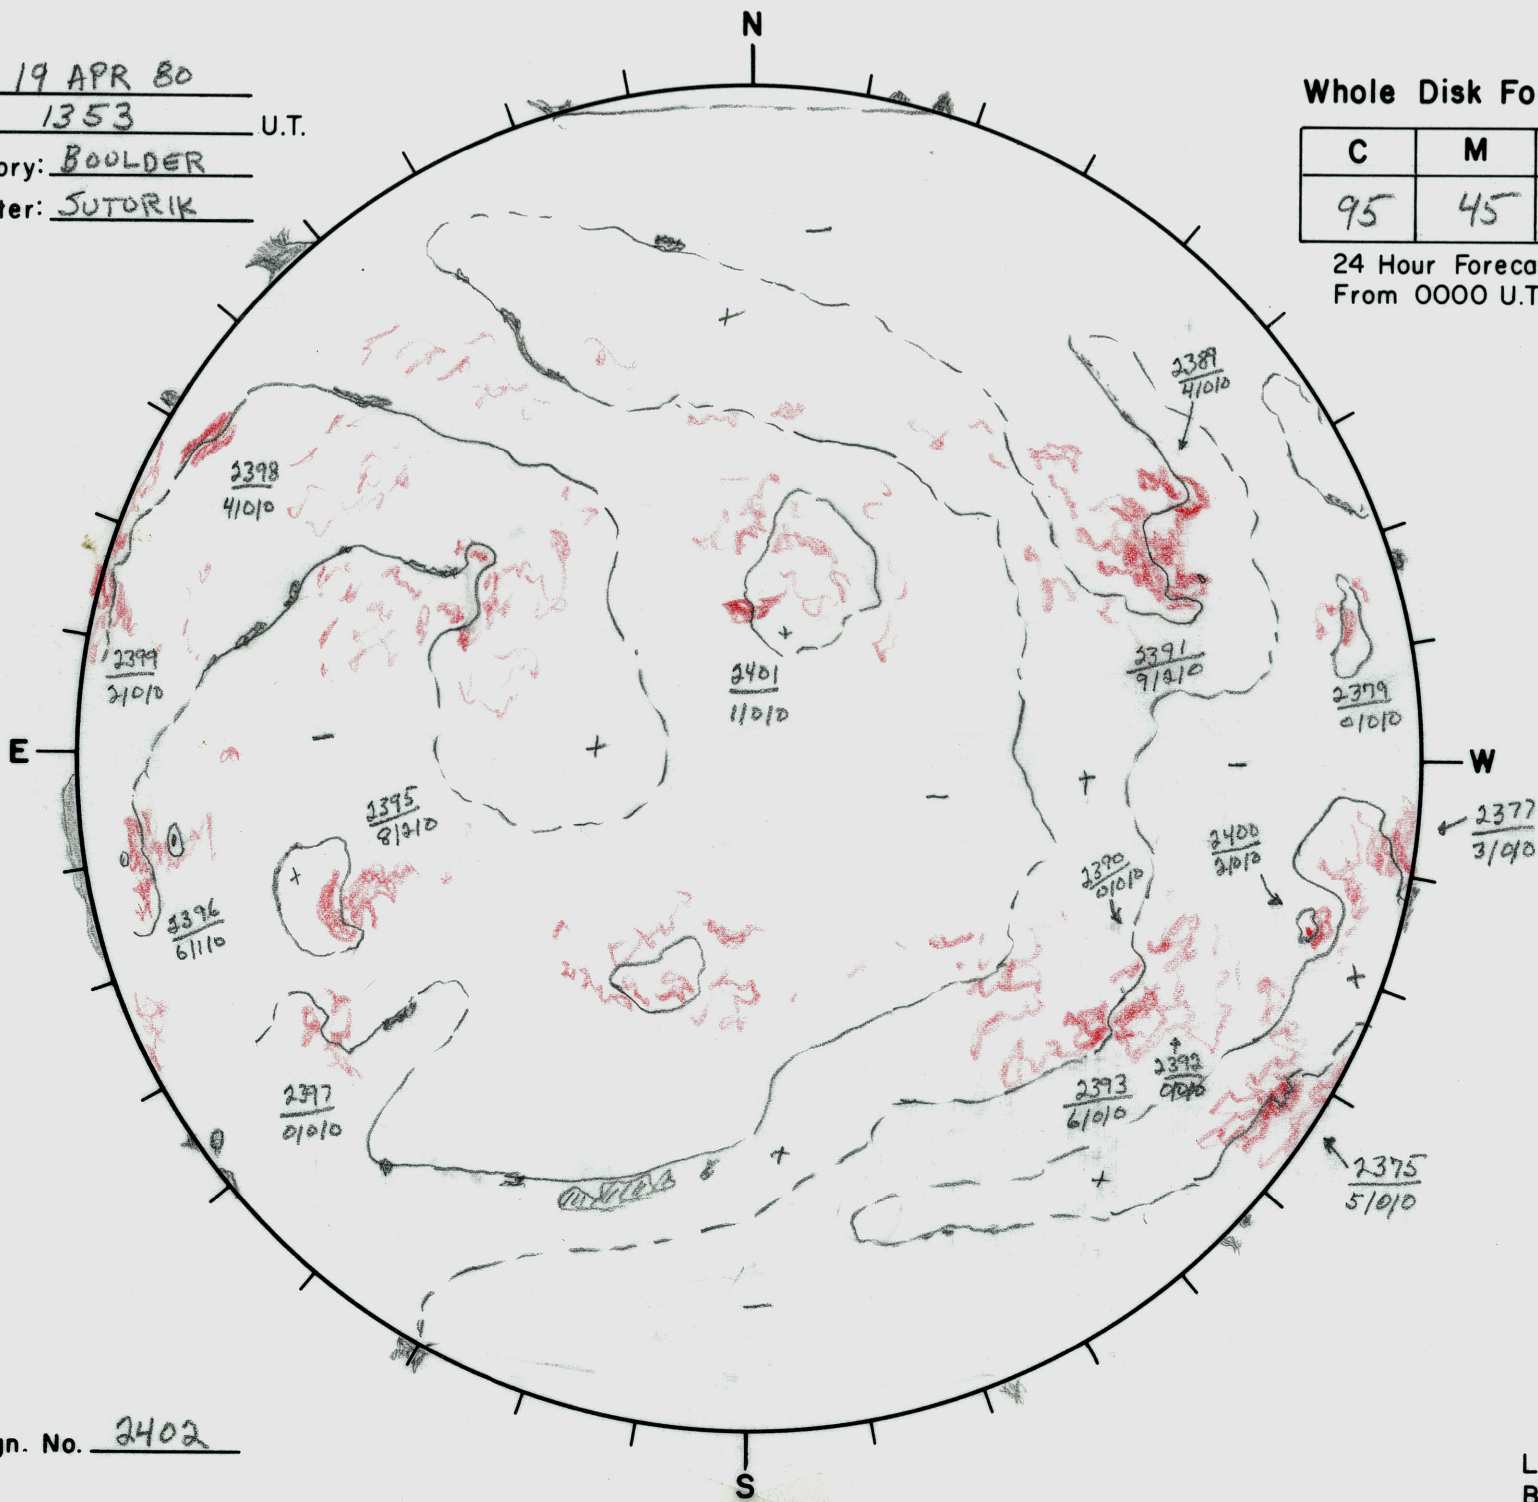

Date: 19 APR 80  
 Time: 1353 U.T.  
 Observatory: BOULDER  
 Forecaster: SUTORIK

Whole Disk Forecast

C	M	X
95	45	01

24 Hour Forecast  
 From 0000 U.T. to 0000 U.T.

Next Rgn. No. 2402

L<sub>t</sub> 301°  
 B<sub>t</sub> -5°