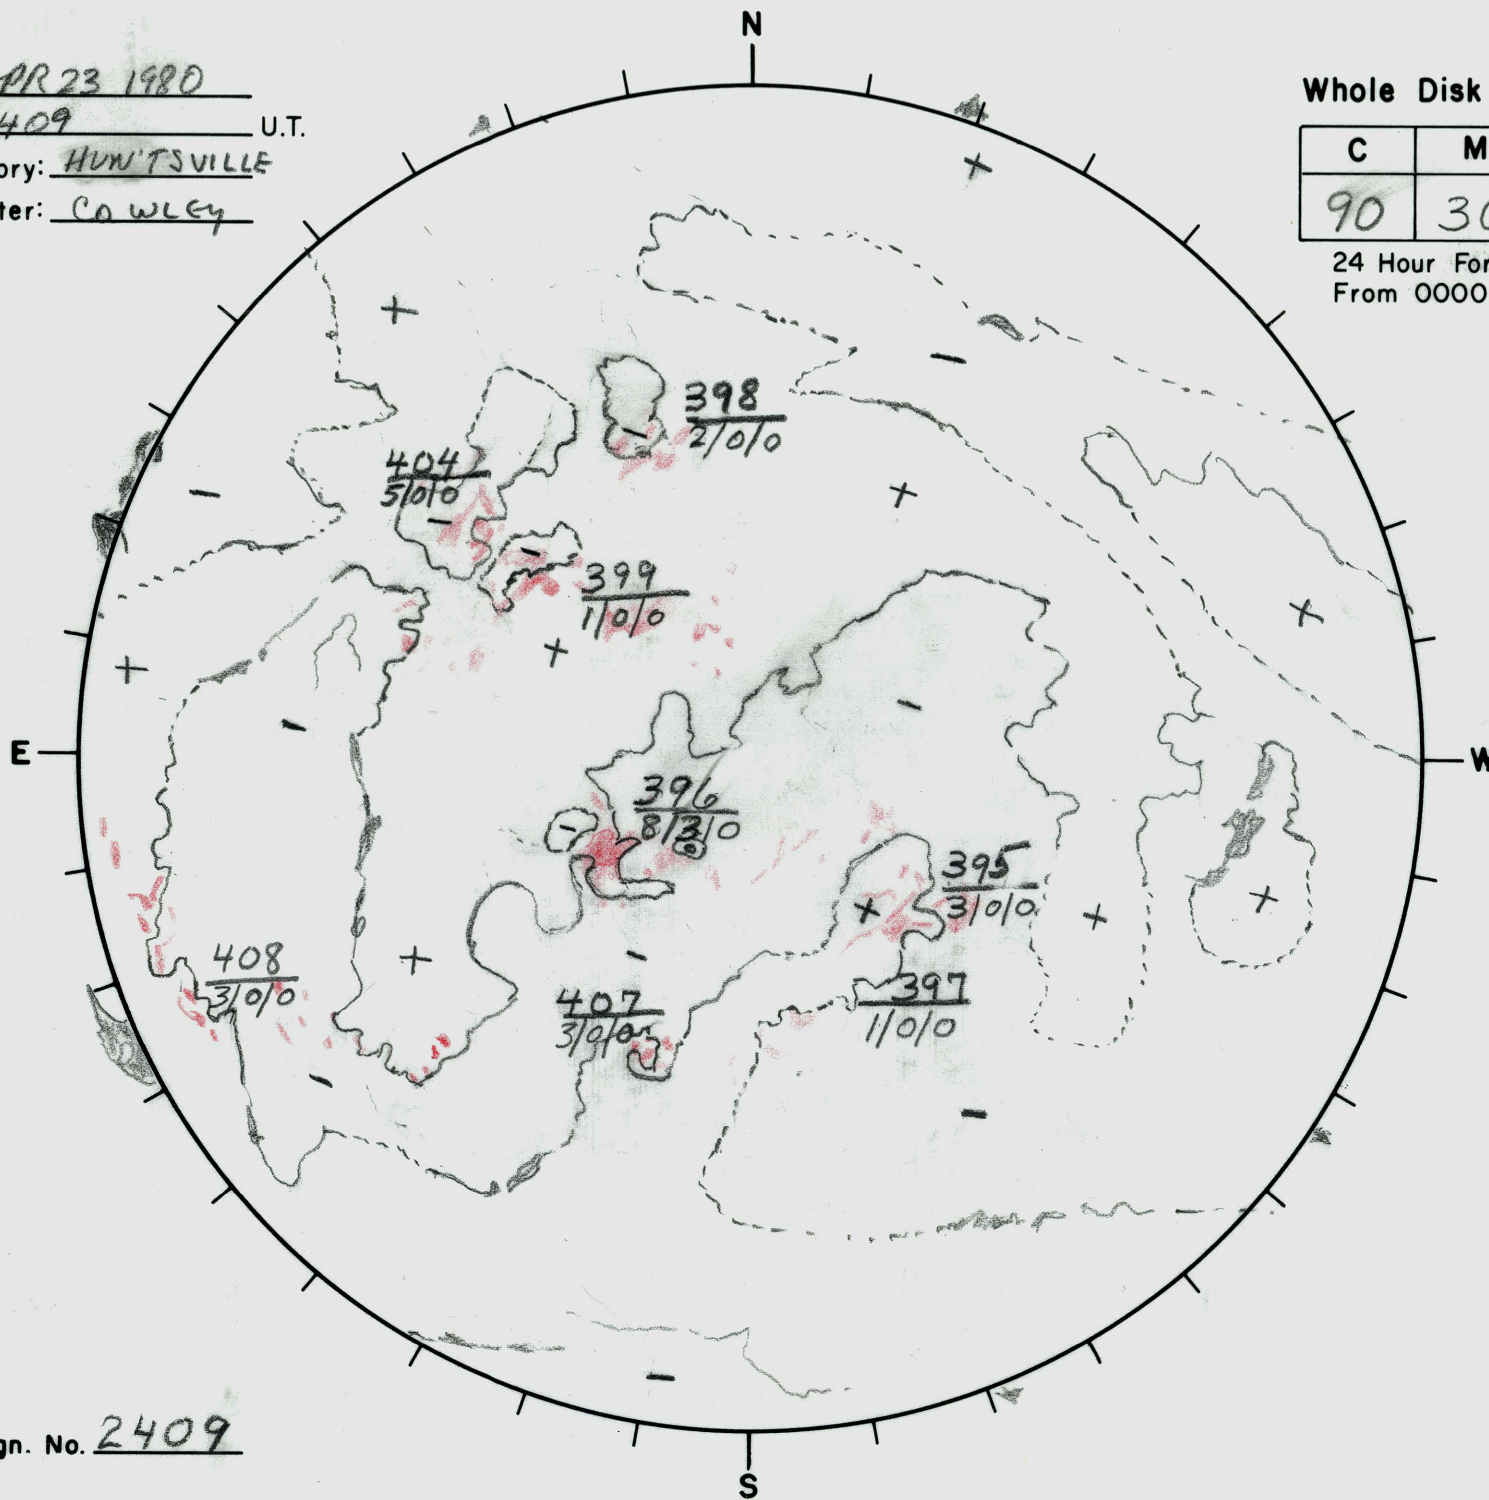

Date: APR 23 1980
 Time: 1409 U.T.
 Observatory: HUN'TSVILLE
 Forecaster: COWLEY

Whole Disk Forecast

| C | M | X |
|----|----|-----|
| 90 | 30 | 0.1 |

24 Hour Forecast
 From 0000 U.T. to 0000 U.T.

Next Rgn. No. 2409

L_t 248.3
 B_t -4.8