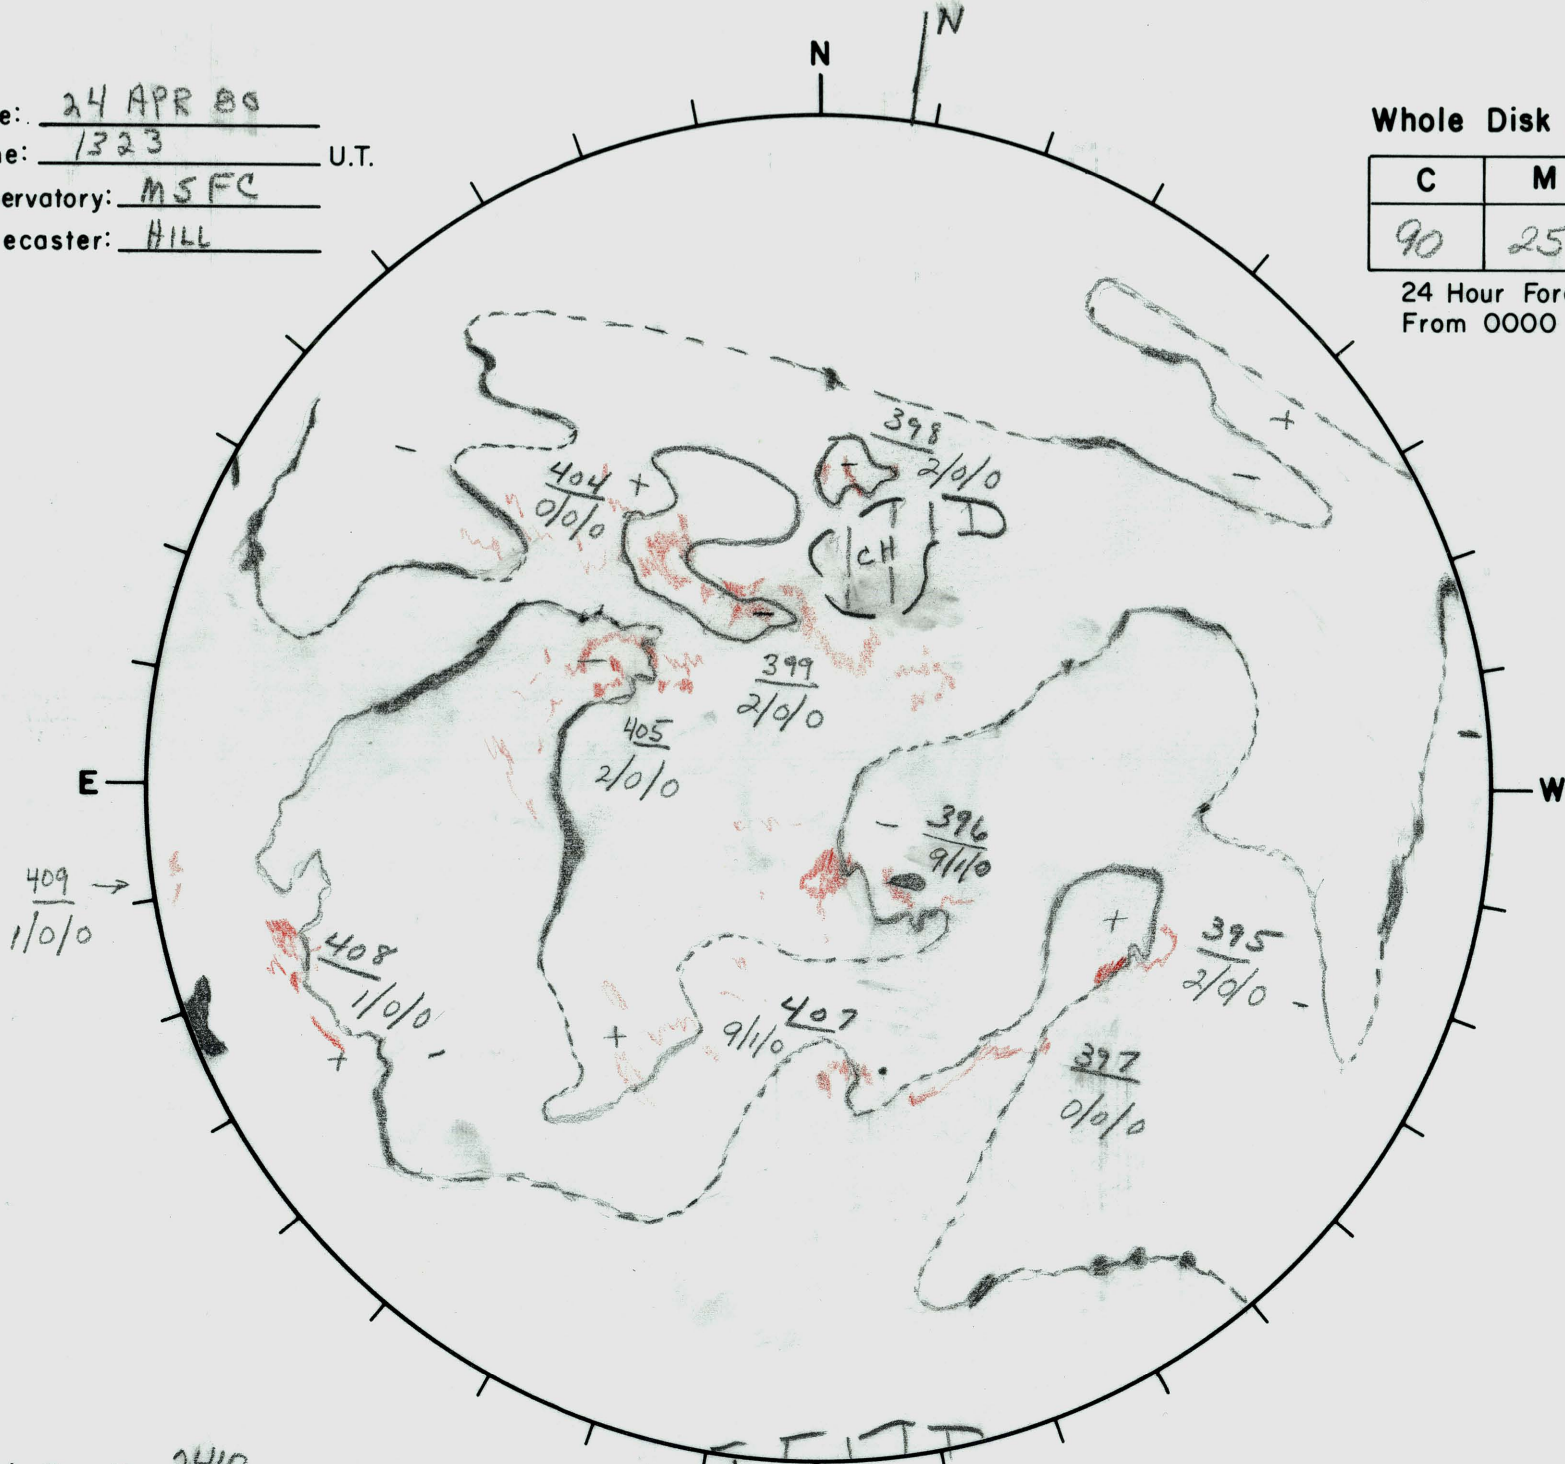

Date: 24 APR 80
 Time: 1323 U.T.
 Observatory: MSFC
 Forecaster: HILL

Whole Disk Forecast

C	M	X
90	25	01

24 Hour Forecast
 From 0000 U.T. to 0000 U.T.

Next Rgn. No. 2410

L_t 236.57
 B_t -5