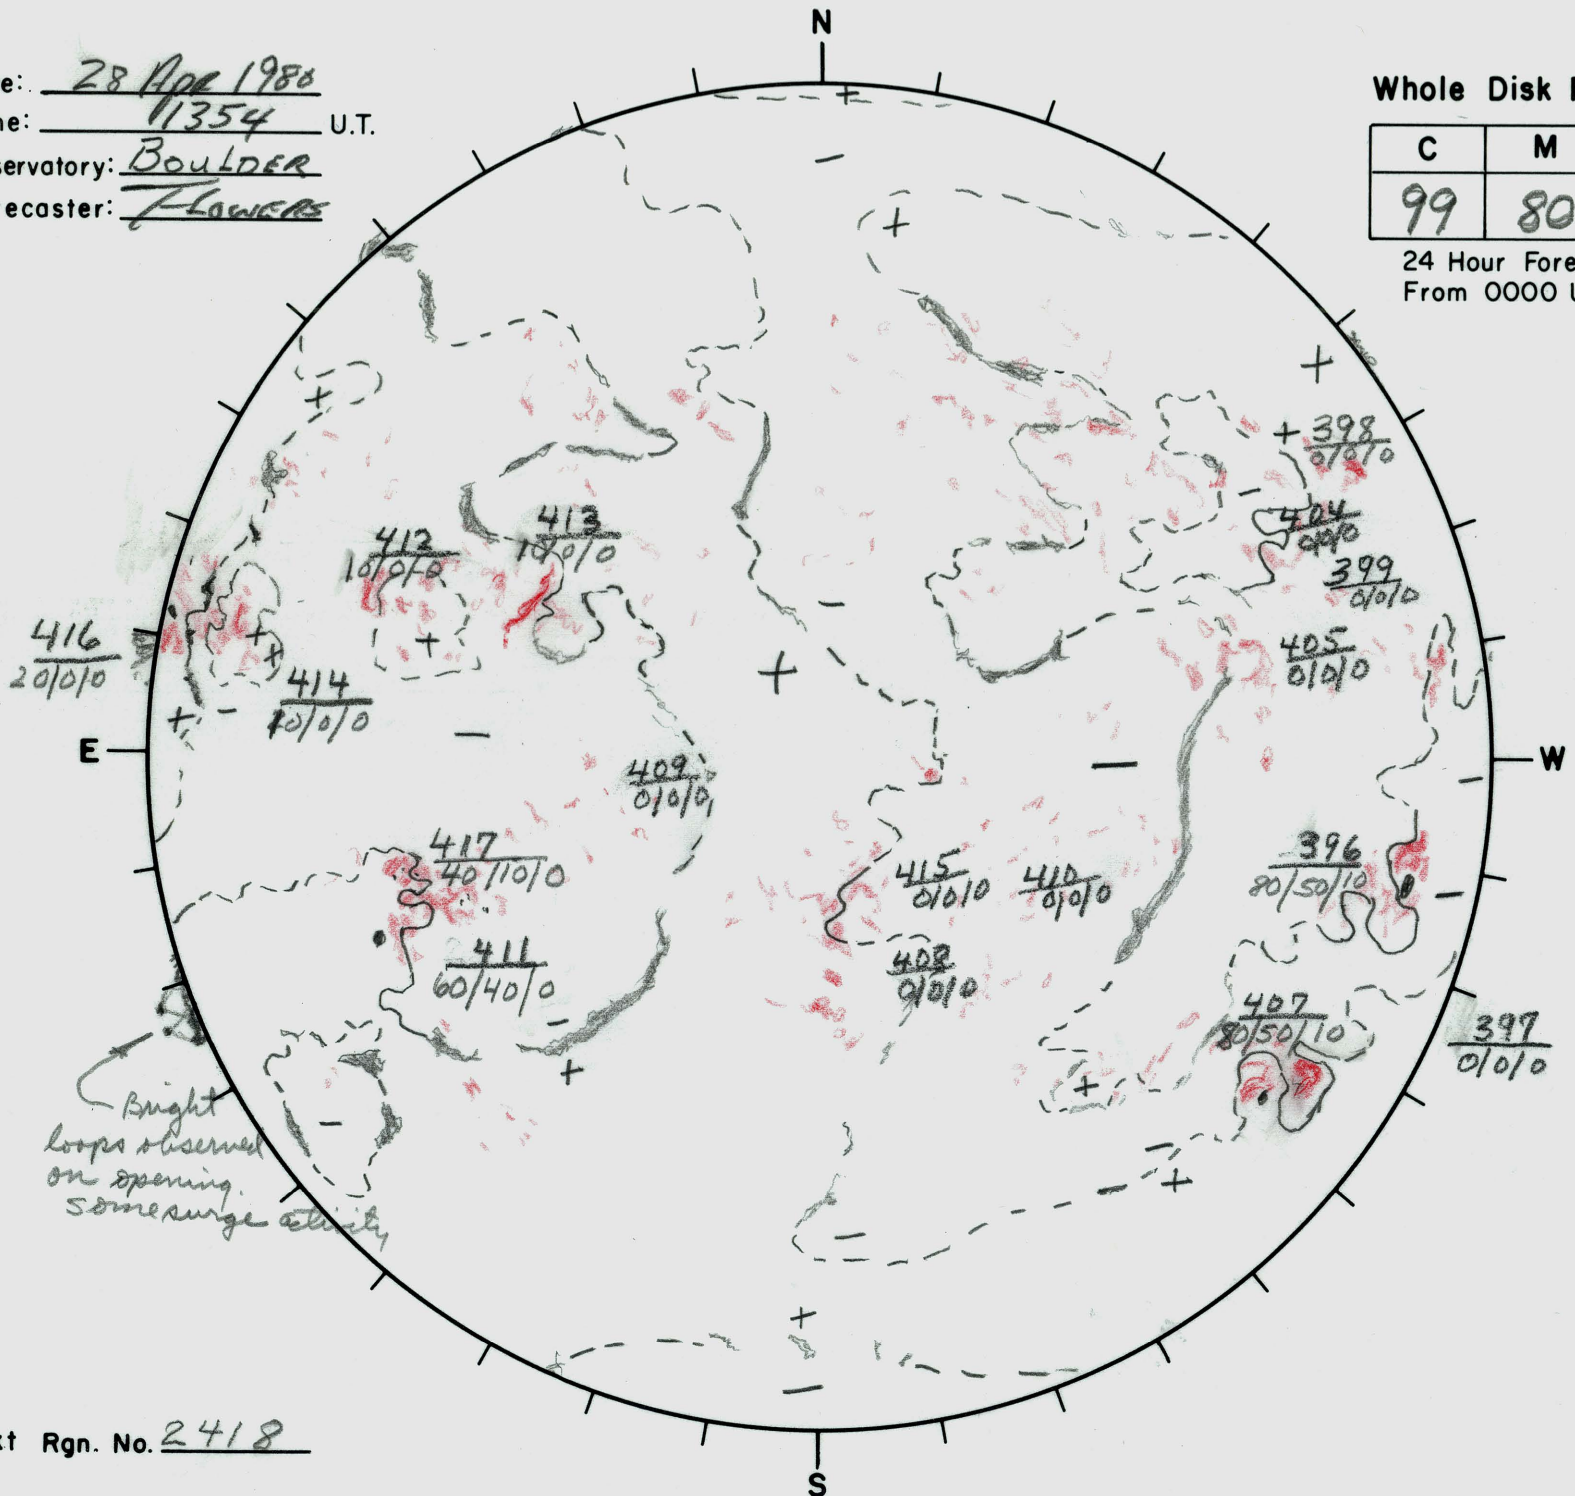

Date: 28 Apr 1980  
 Time: 11354 U.T.  
 Observatory: Boulder  
 Forecaster: Flowers

Whole Disk Forecast

C	M	X
99	80	10

24 Hour Forecast  
 From 0000 U.T. to 0000 U.T.

Next Rgn. No. 2418

L<sub>t</sub> 182.4  
 B<sub>t</sub> -4.3