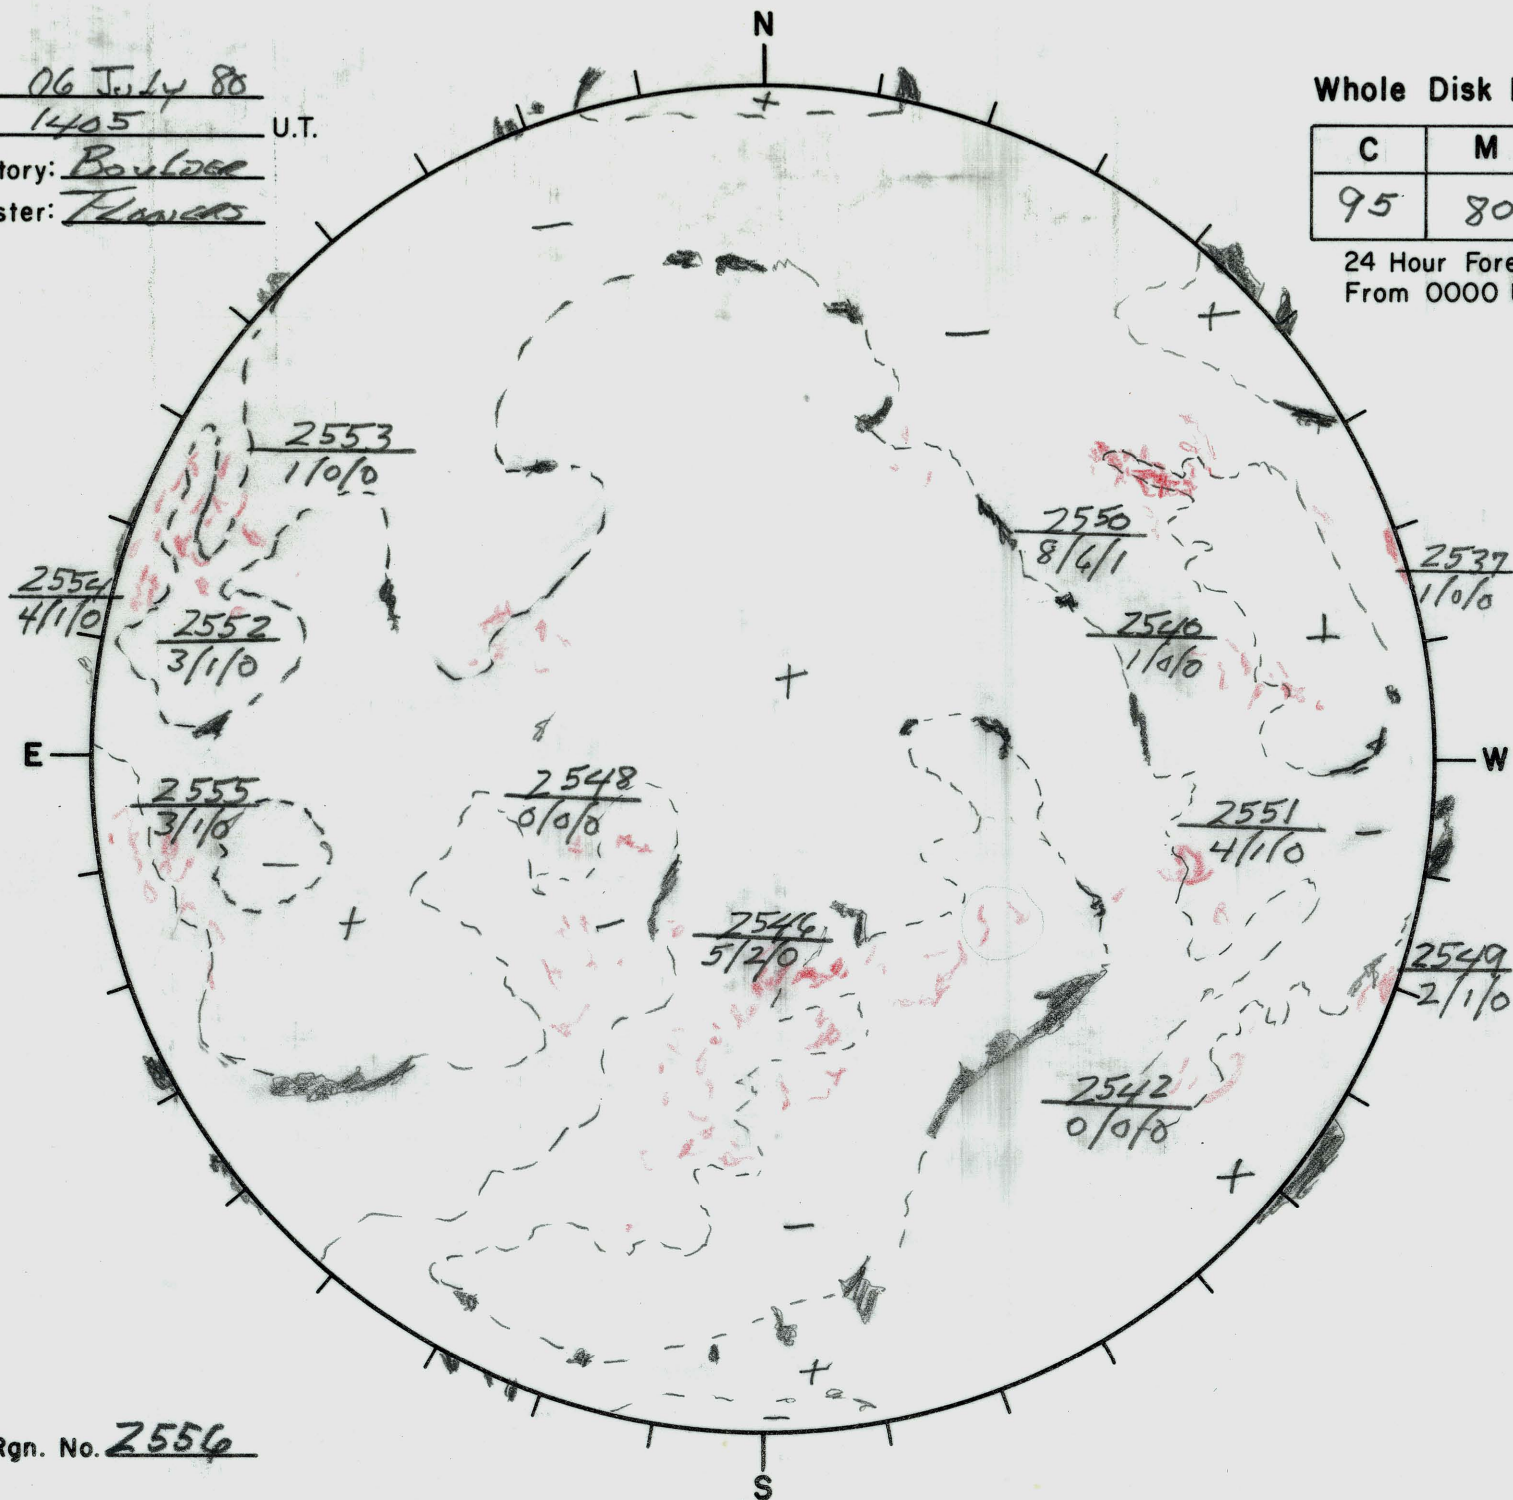

Date: 06 July 80
 Time: 1405 U.T.
 Observatory: Boulder
 Forecaster: Flowers

Whole Disk Forecast

C	M	X
95	80	10

24 Hour Forecast
 From 0000 U.T. to 0000 U.T.

Next Rgn. No. 2556

L† 348
 B† +3.5