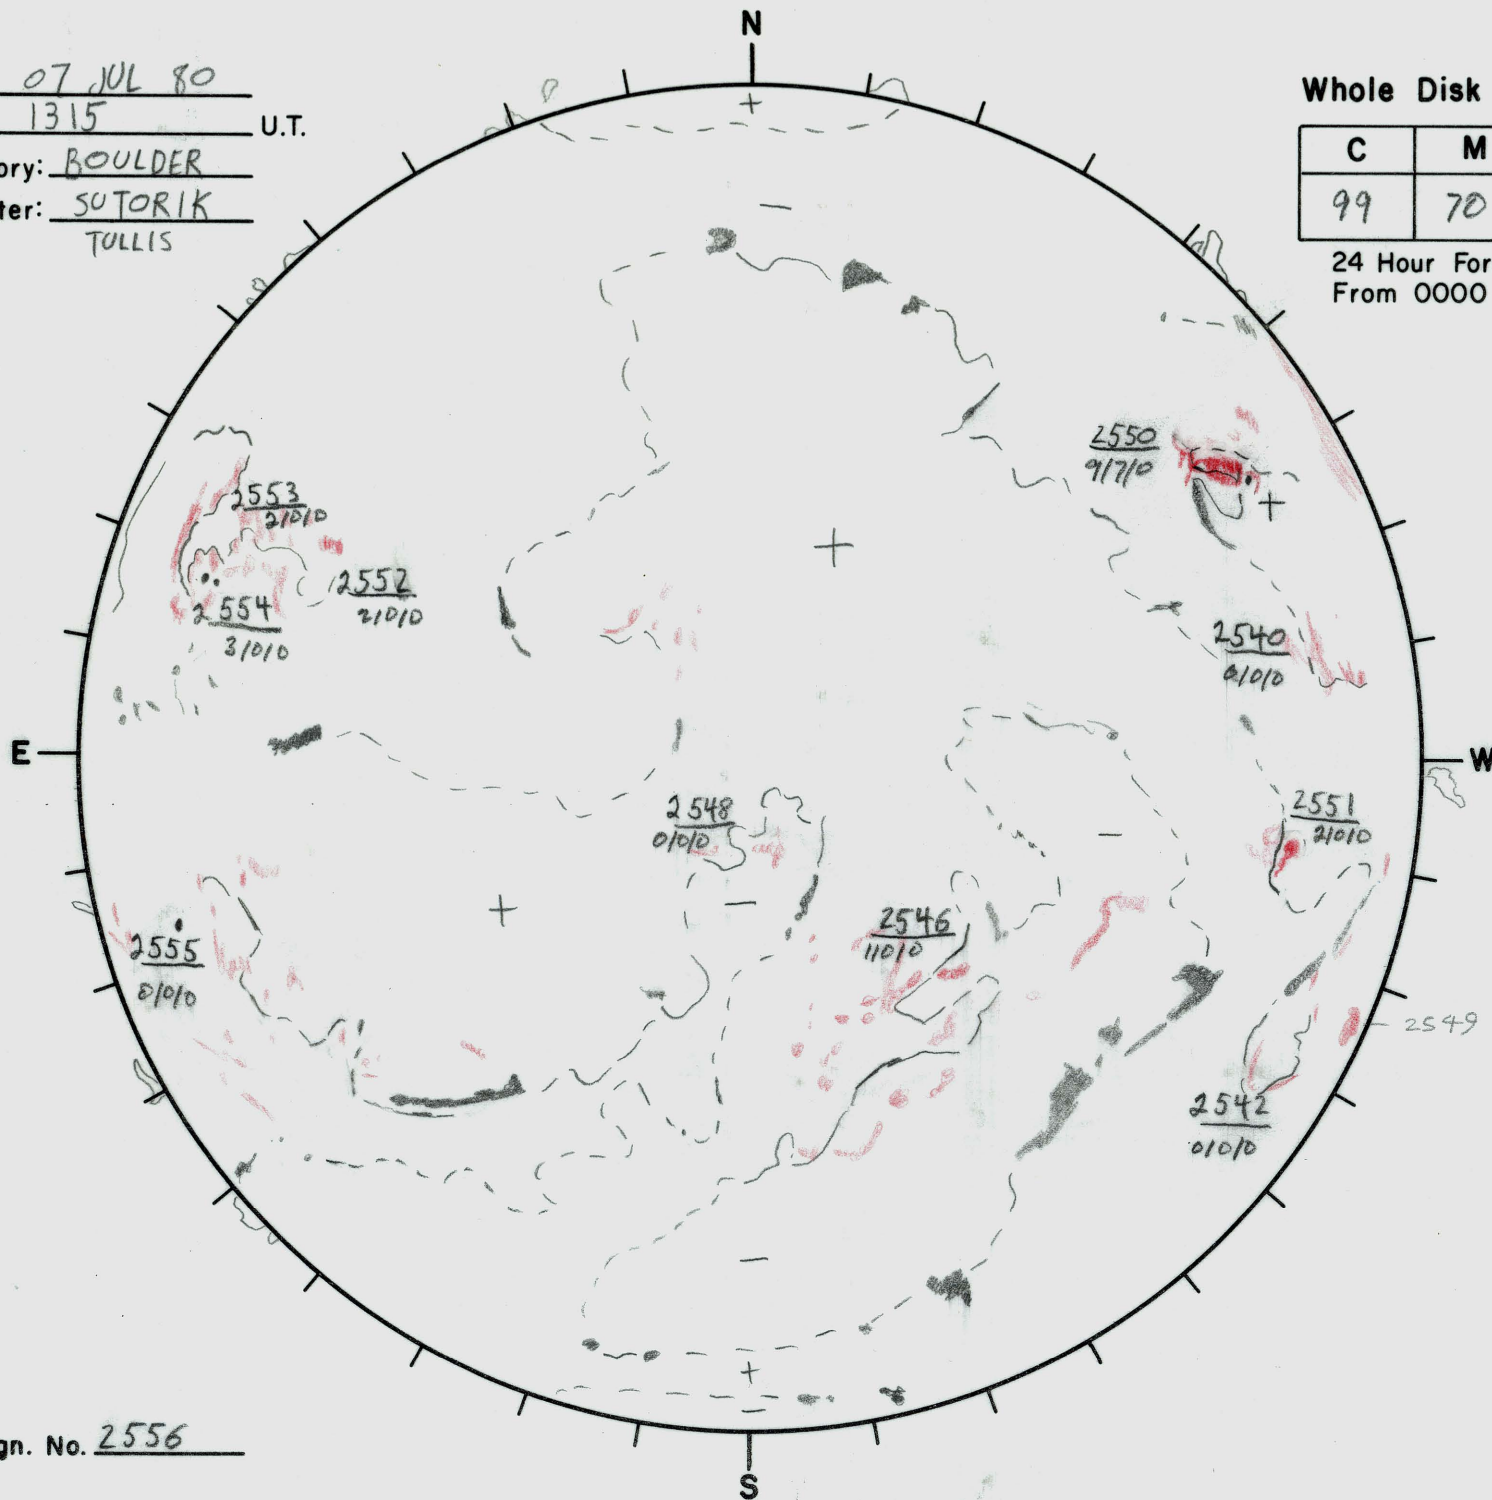

Date: 07 JUL 80
 Time: 1315 U.T.
 Observatory: BOULDER
 Forecaster: SUTORIK
TOLLIS

Whole Disk Forecast

C	M	X
99	70	05

24 Hour Forecast
 From 0000 U.T. to 0000 U.T.

Next Rgn. No. 2556

L_t _____
 B_t _____