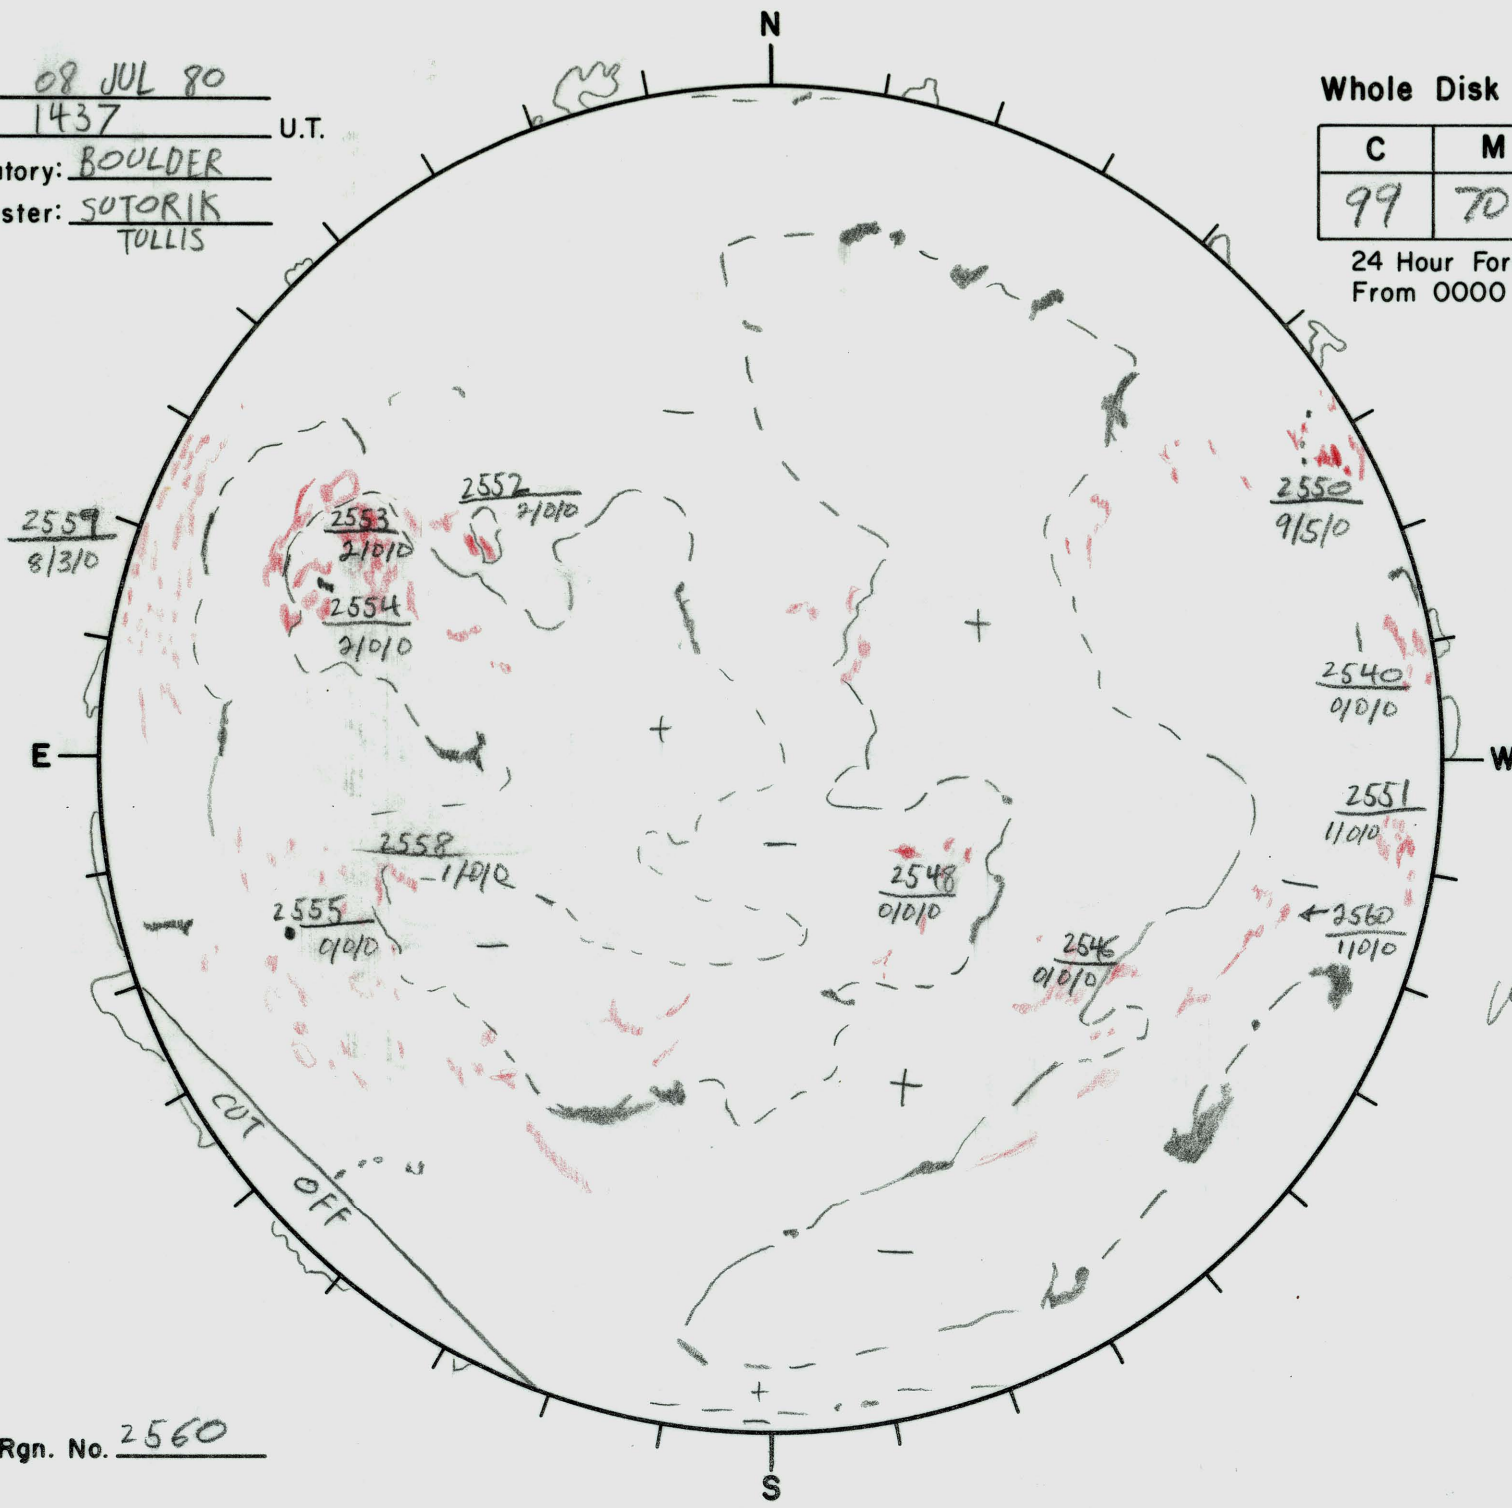

Date: 08 JUL 80
 Time: 1437 U.T.
 Observatory: BOULDER
 Forecaster: SOTORIK
TOLLIS

Whole Disk Forecast

C	M	X	P
99	70	05	01

24 Hour Forecast
 From 0000 U.T. to 0000 U.T.

Next Rgn. No. 2560

Lf _____
 Bf _____