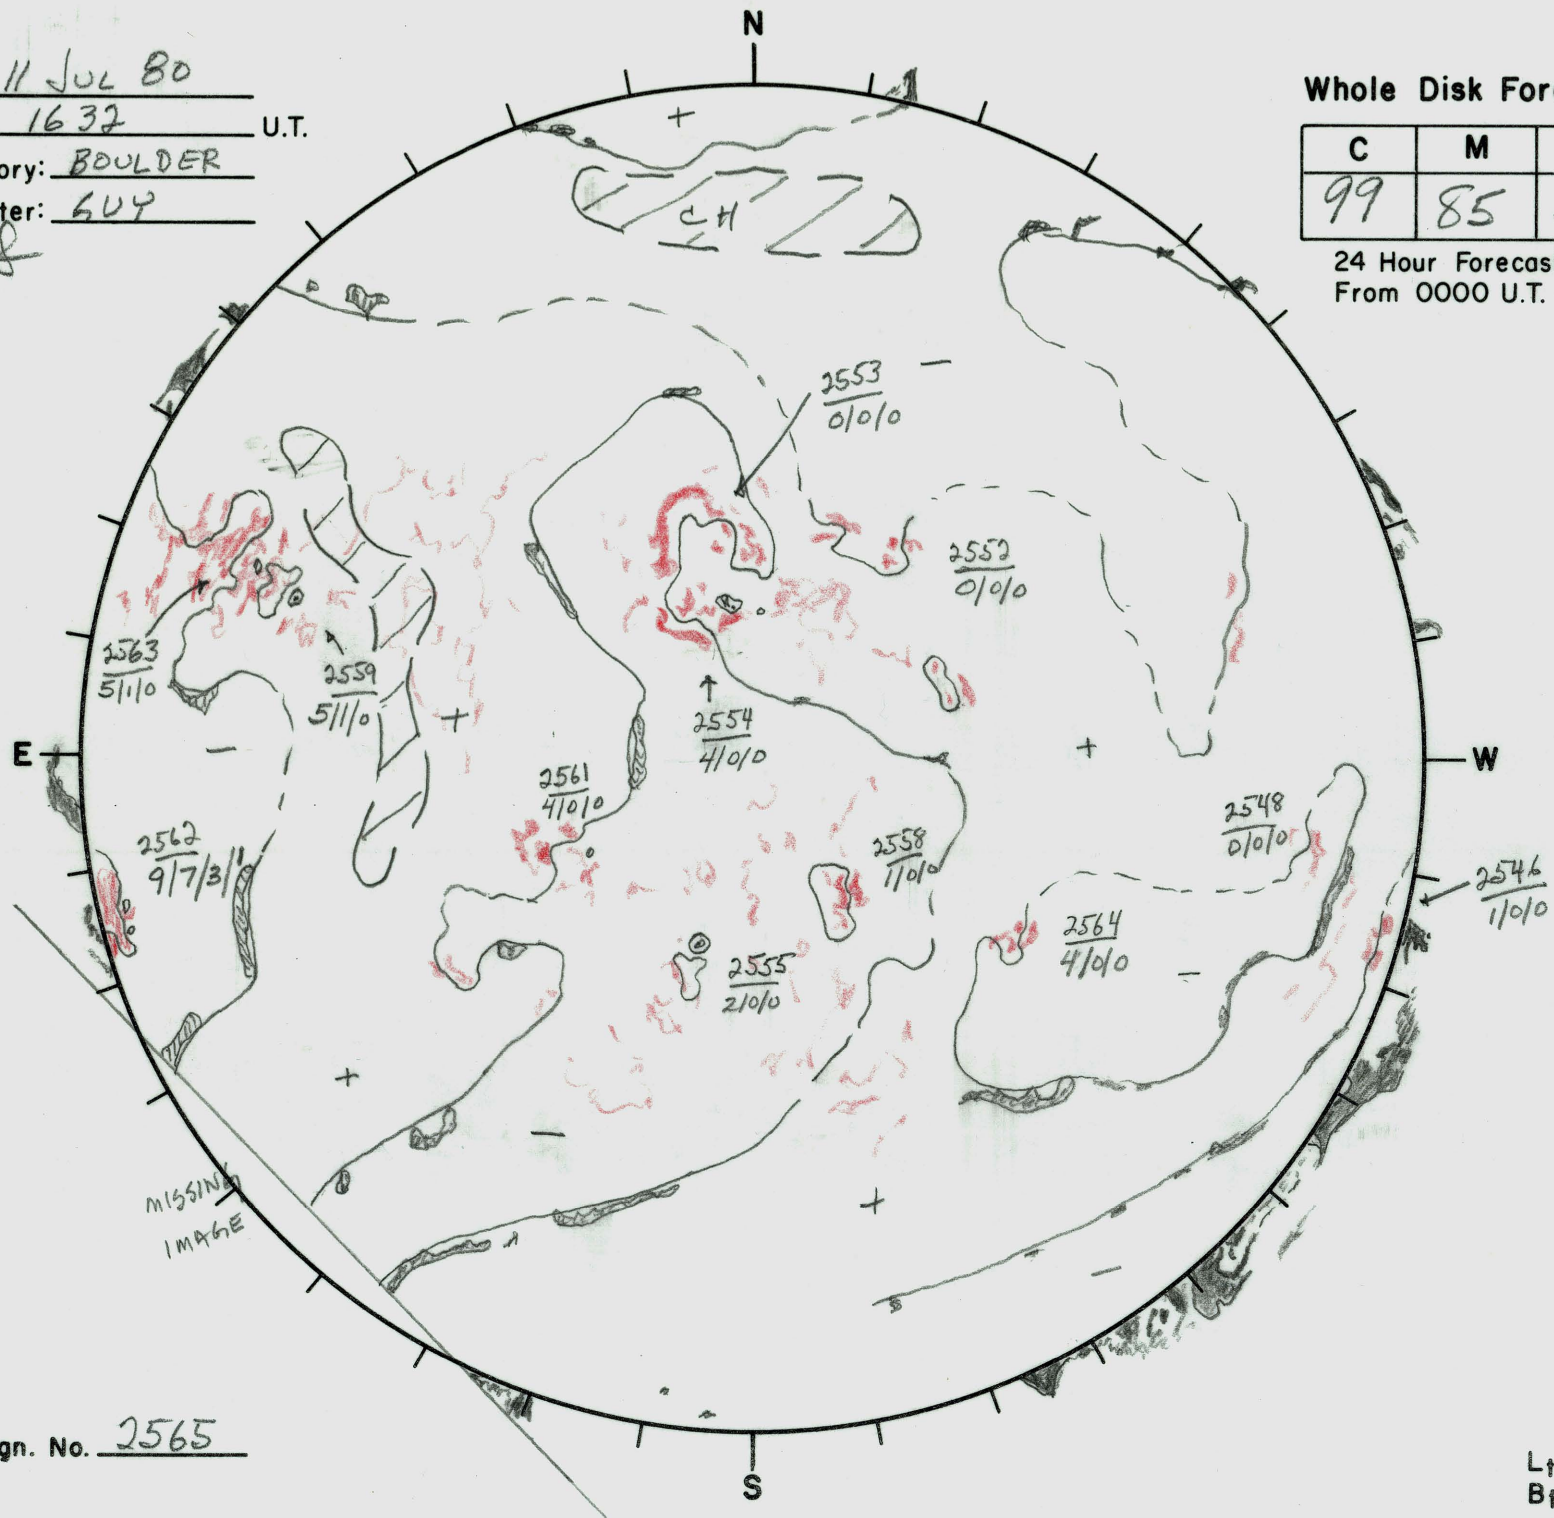

Date: 11 Jul 80
 Time: 1632 U.T.
 Observatory: BOULDER
 Forecaster: 604

Whole Disk Forecast

| C | M | X |
|----|----|----|
| 99 | 85 | 30 |

01

24 Hour Forecast
 From 0000 U.T. to 0000 U.T.

Next Rgn. No. 2565

L_f 282°
 B_f 740