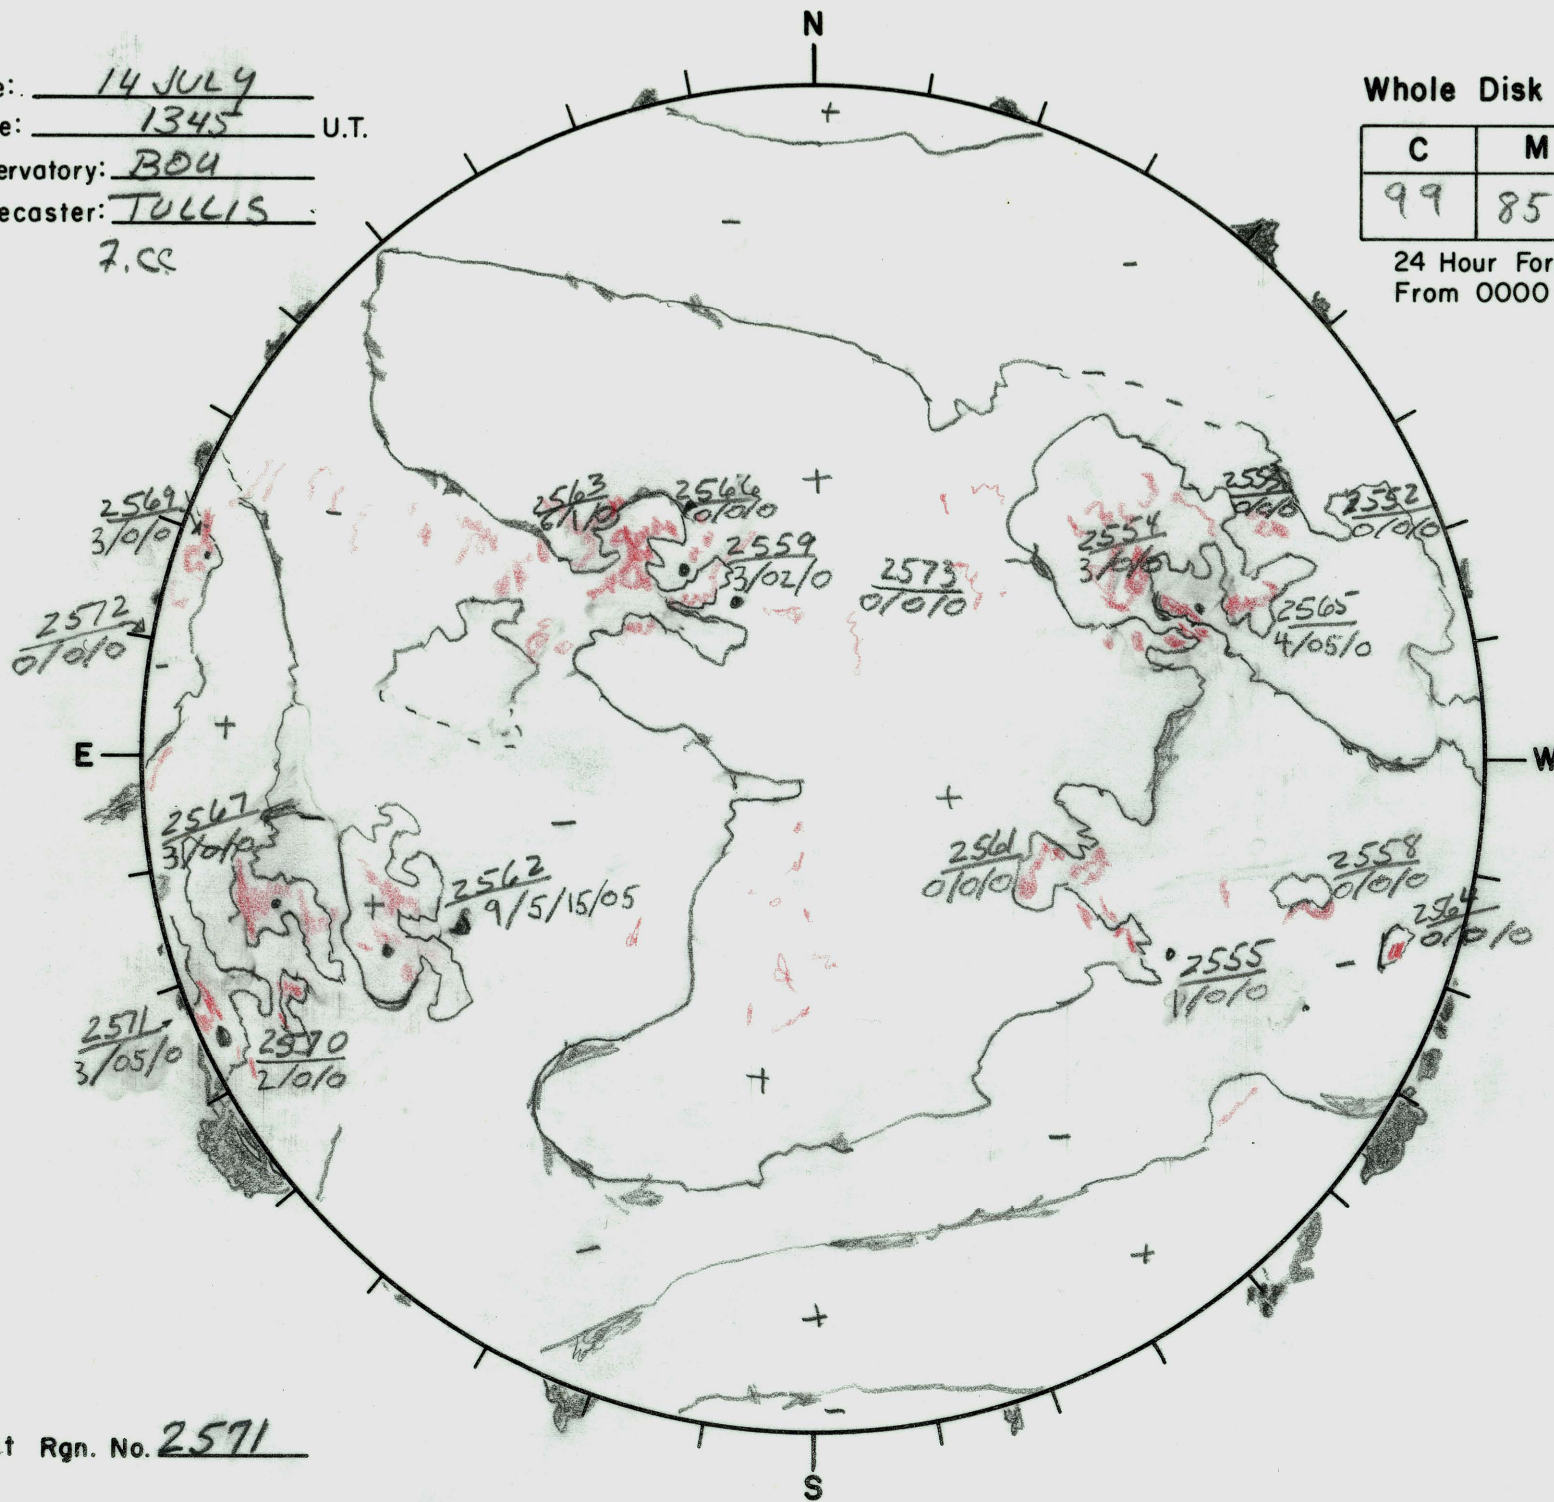

Date: 14 JULY
 Time: 1345 U.T.
 Observatory: BDU
 Forecaster: TULLIS
 7.00

Whole Disk Forecast

C	M	X	P
99	85	25	05

24 Hour Forecast
 From 0000 U.T. to 0000 U.T.

Next Rgn. No. 2571

L† 243.6
 B† +3.5