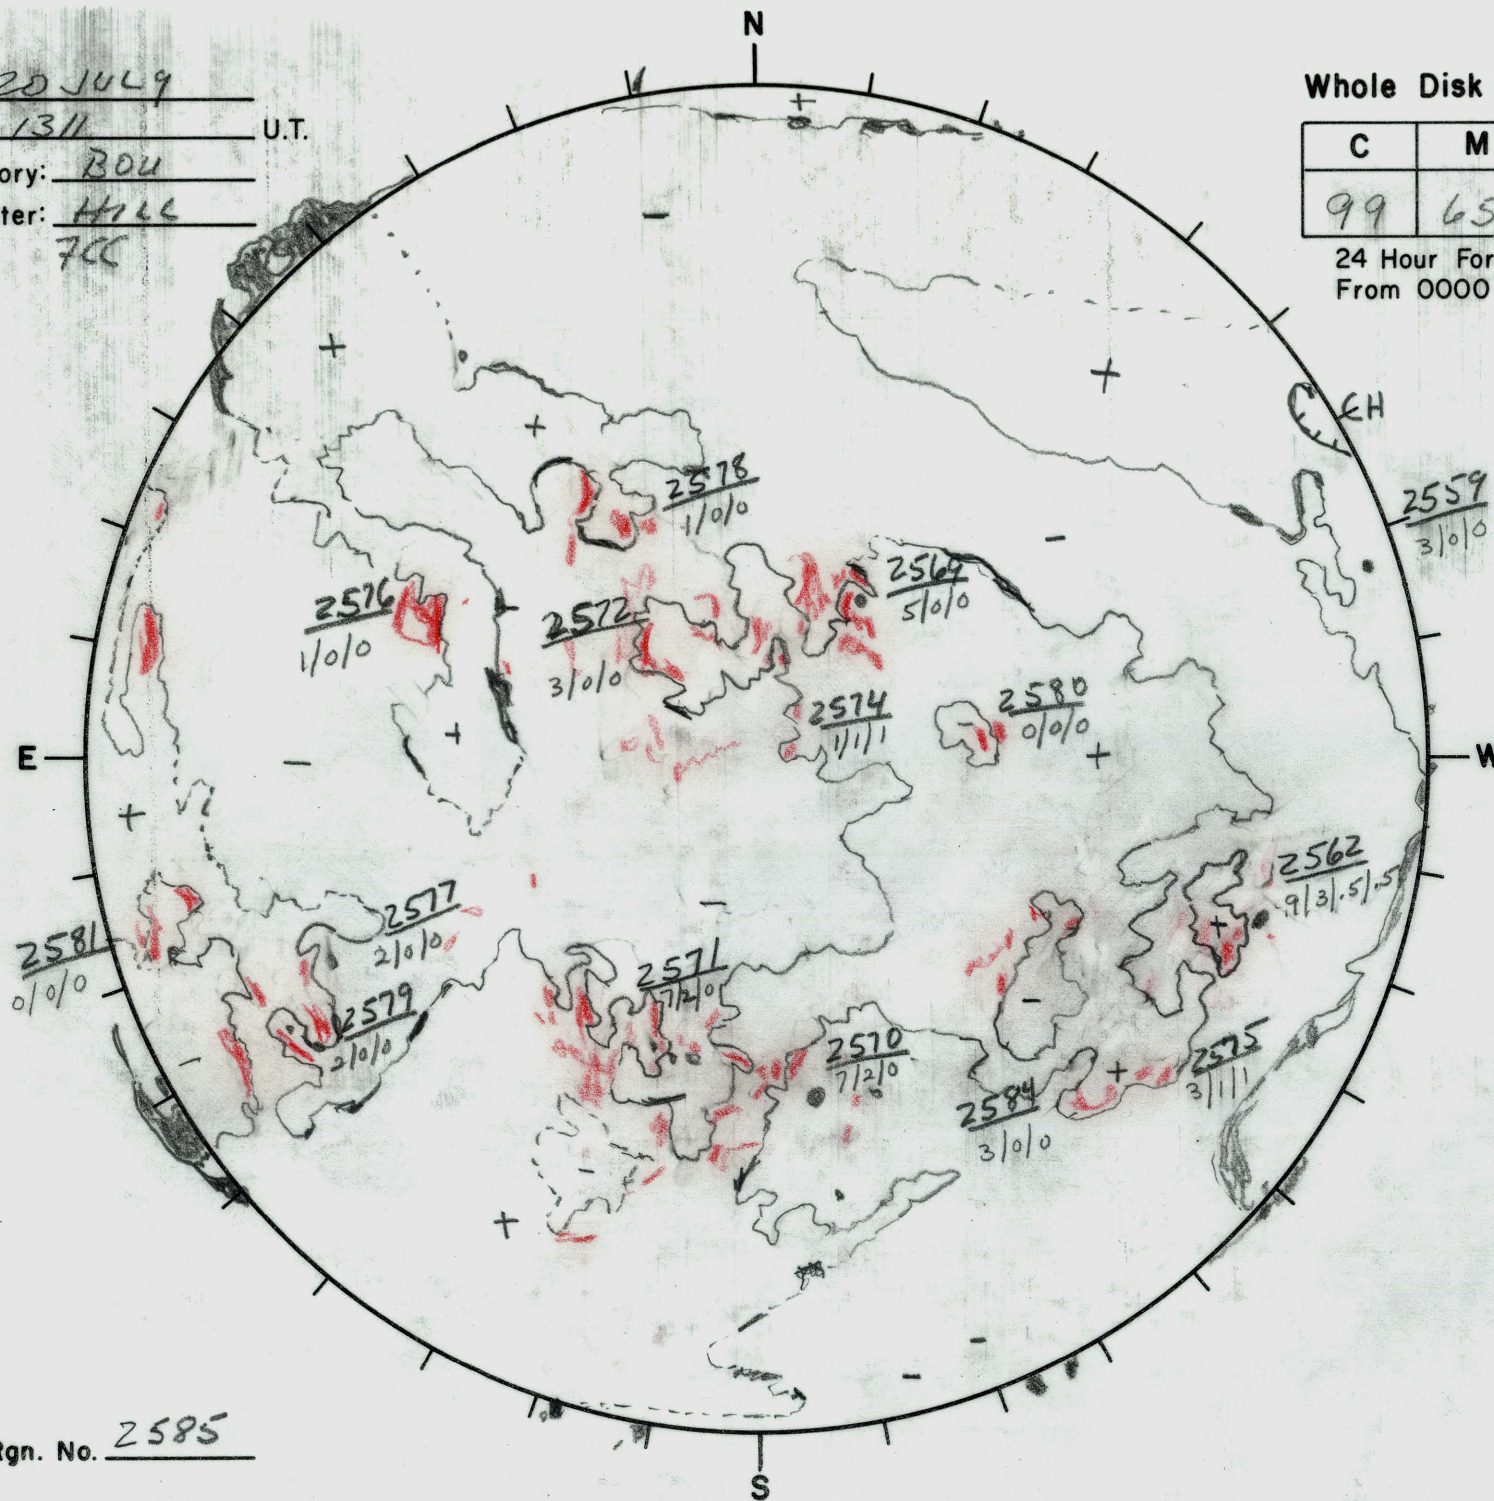

Date: 20 JUL 9
 Time: 1311 U.T.
 Observatory: BOU
 Forecaster: HILL
7CC

Whole Disk Forecast

C	M	X	P
99	65	05	05

24 Hour Forecast
 From 0000 U.T. to 0000 U.T.

Next Rgn. No. 2585

L_t 164.5
 B_t +4.8