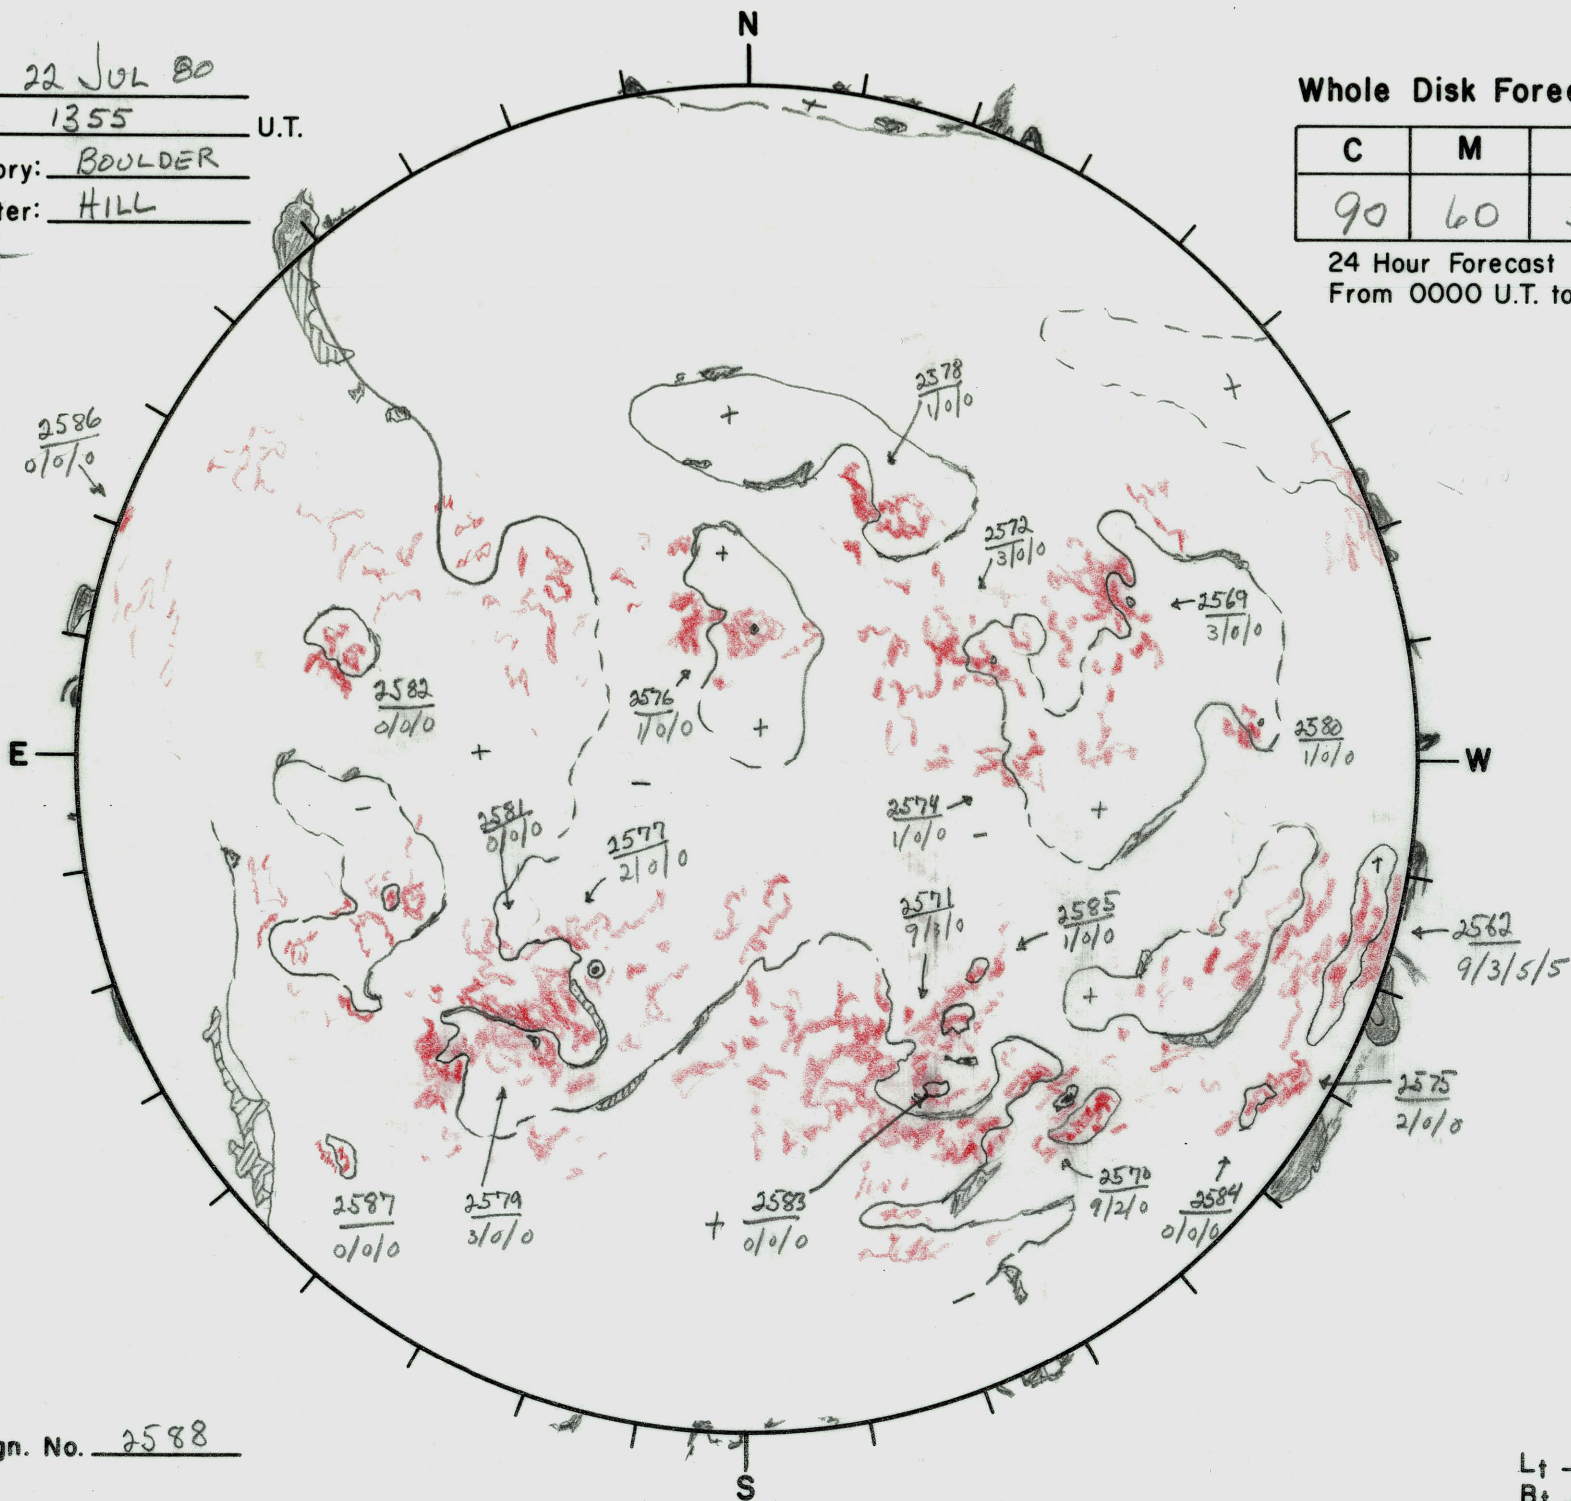

Date: 22 JUL 80
 Time: 1355 U.T.
 Observatory: BOULDER
 Forecaster: HILL

Whole Disk Forecast

C	M	X	P
90	60	5	5

24 Hour Forecast
 From 0000 U.T. to 0000 U.T.

Next Rgn. No. 2588

L† 137°
 B† +5°