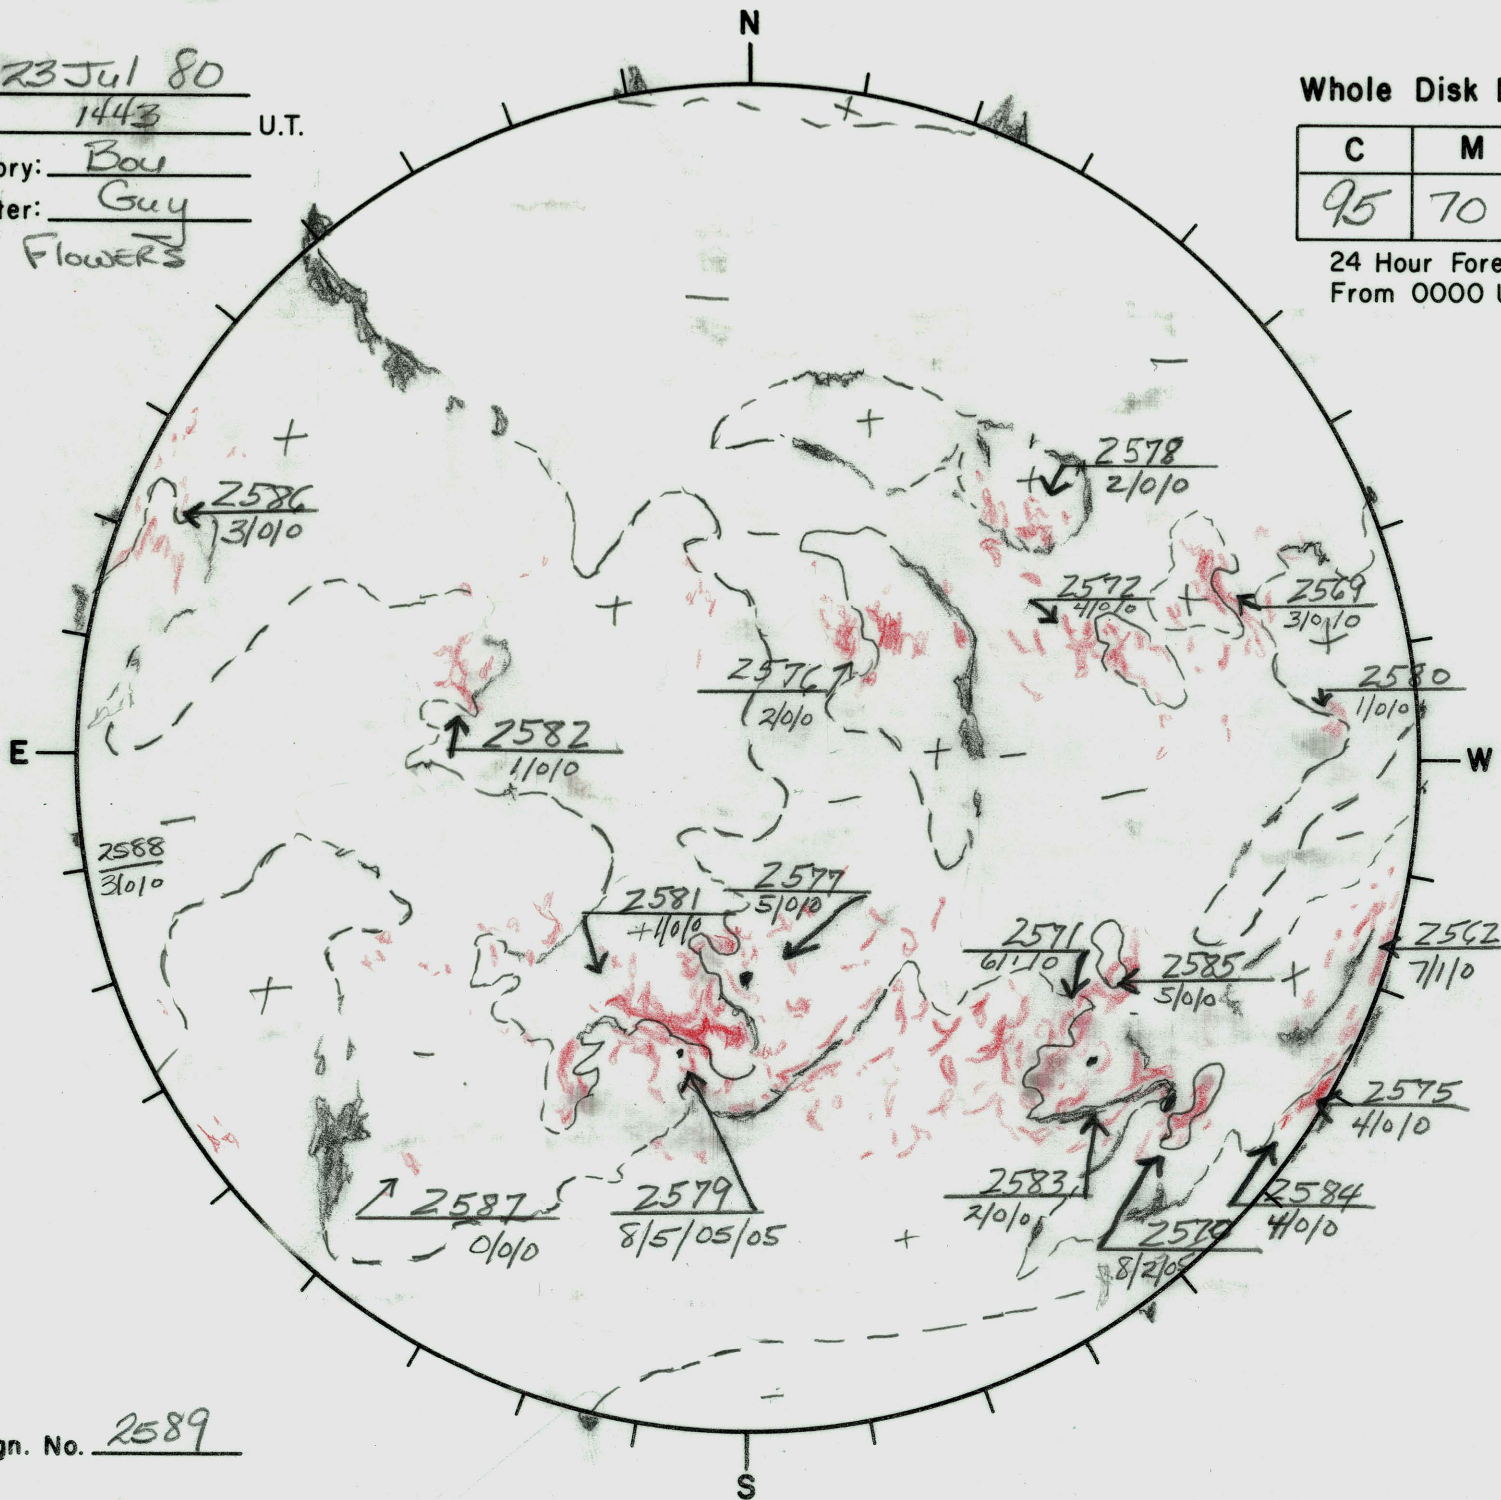

Date: 23 Jul 80
 Time: 1443 U.T.
 Observatory: Bou
 Forecaster: Guy
FLOWERS

Whole Disk Forecast

C	M	X
95	70	05

24 Hour Forecast
 From 0000 U.T. to 0000 U.T.

Next Rgn. No. 2589

L† 124.0
 B† +5.1