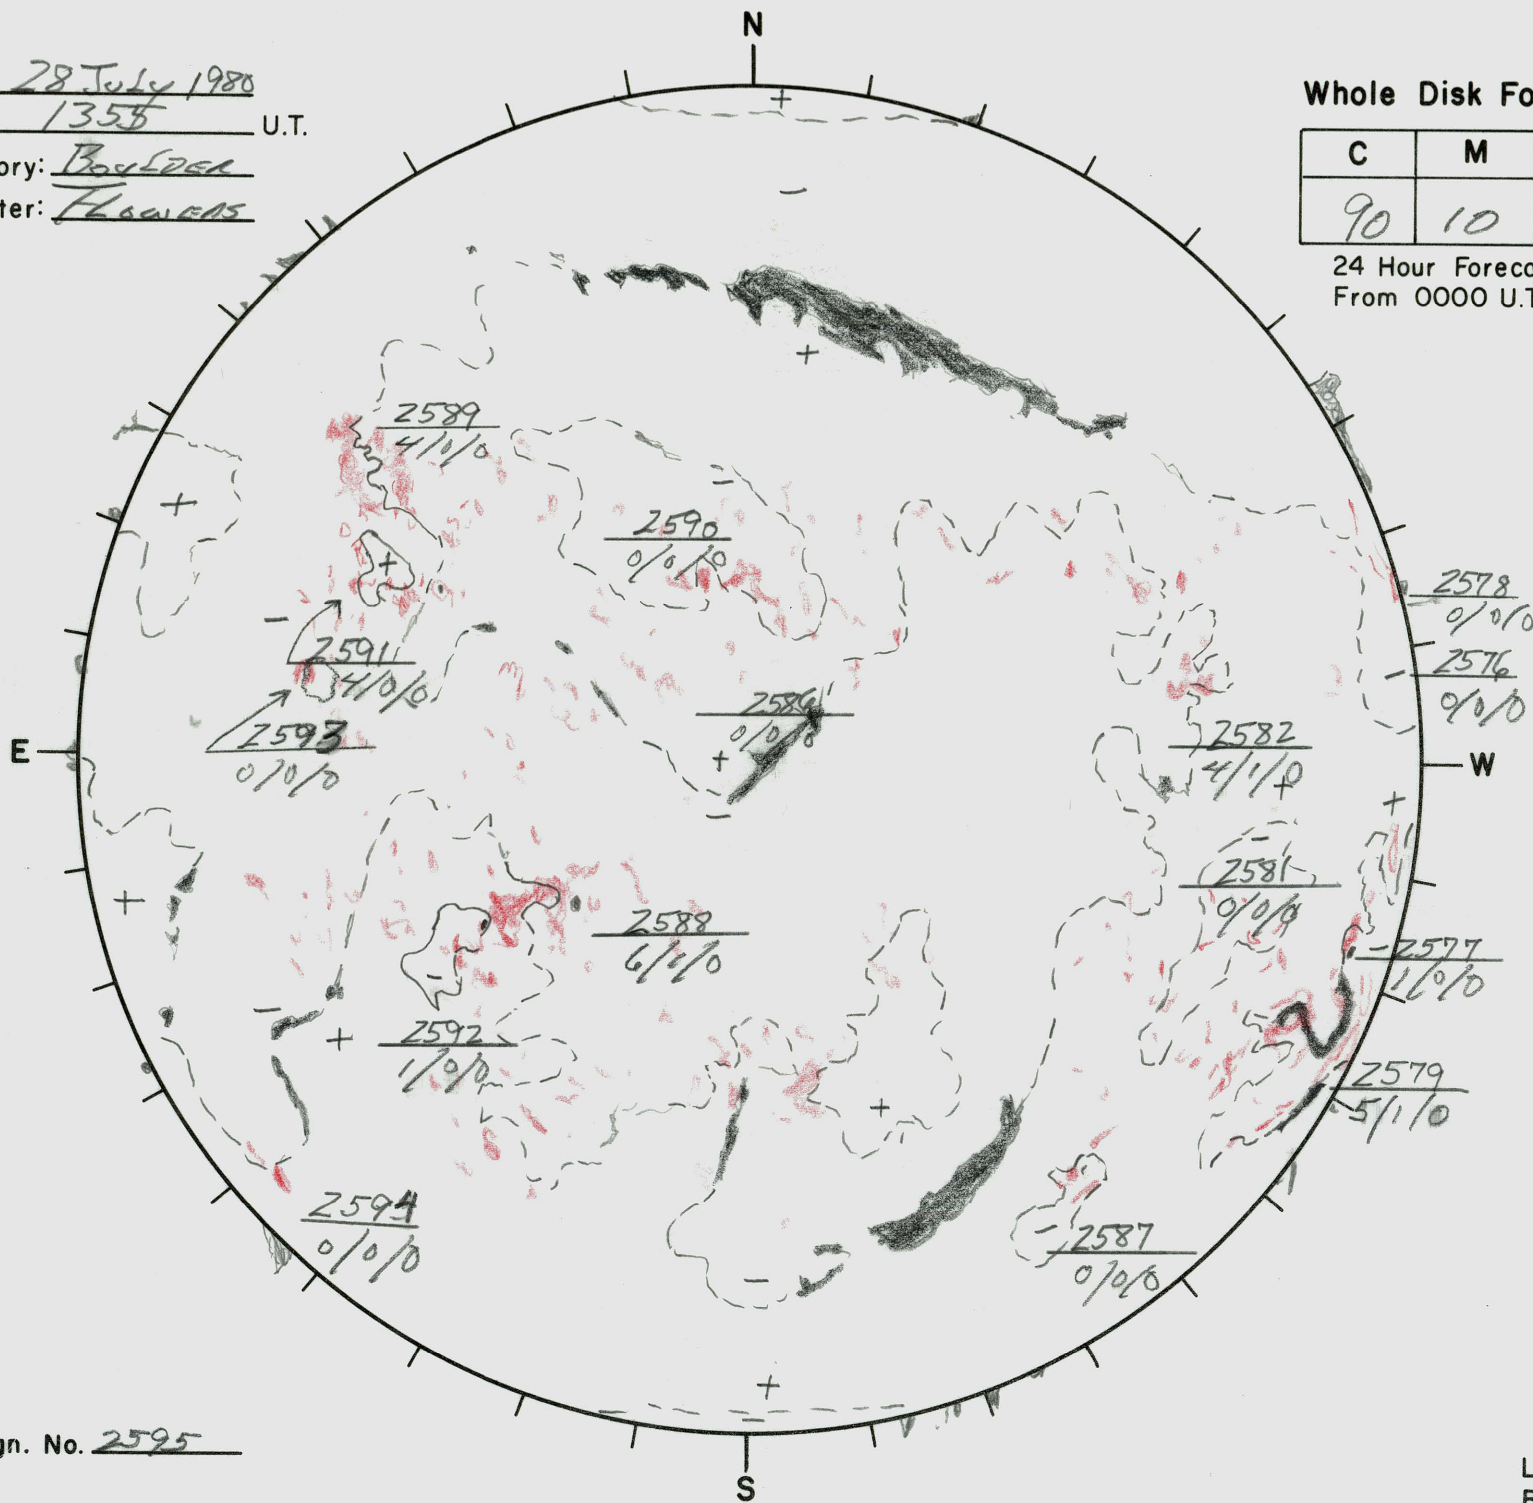

Date: 28 July 1980
 Time: 1355 U.T.
 Observatory: Boydell
 Forecaster: Flowers

Whole Disk Forecast

C	M	X
90	10	01

01

24 Hour Forecast
 From 0000 U.T. to 0000 U.T.

Next Rgn. No. 2595

L_f +9.56
 B_f +5.56