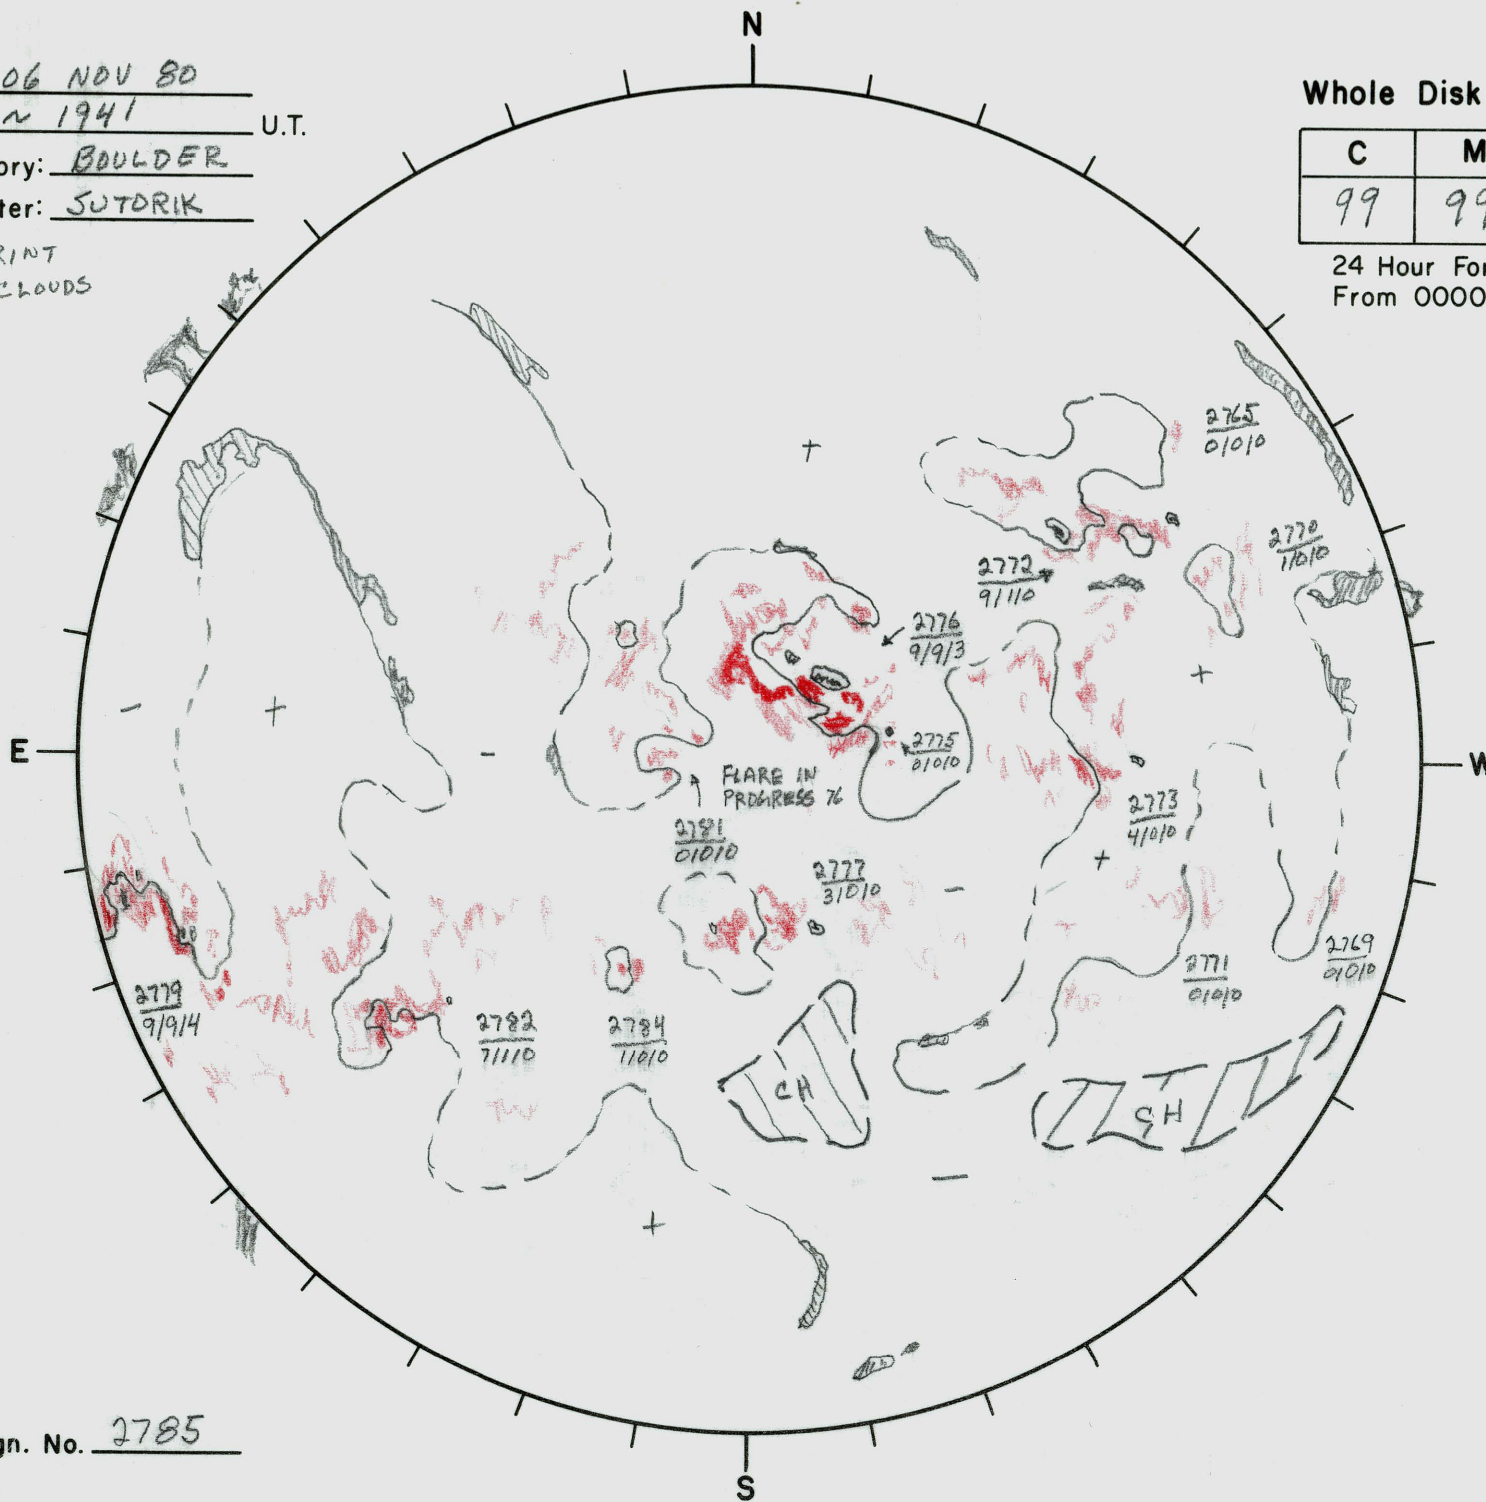

Date: 06 NOV 80  
 Time: ~ 1941 U.T.  
 Observatory: BOULDER  
 Forecaster: SUTORIK

POOR PRINT  
 THRU CLOUDS

Whole Disk Forecast

C	M	X	P
99	99	60	40

24 Hour Forecast  
 From 0000 U.T. to 0000 U.T.

Next Rgn. No. 2785

L<sub>t</sub> 162°  
 B<sub>t</sub> +40