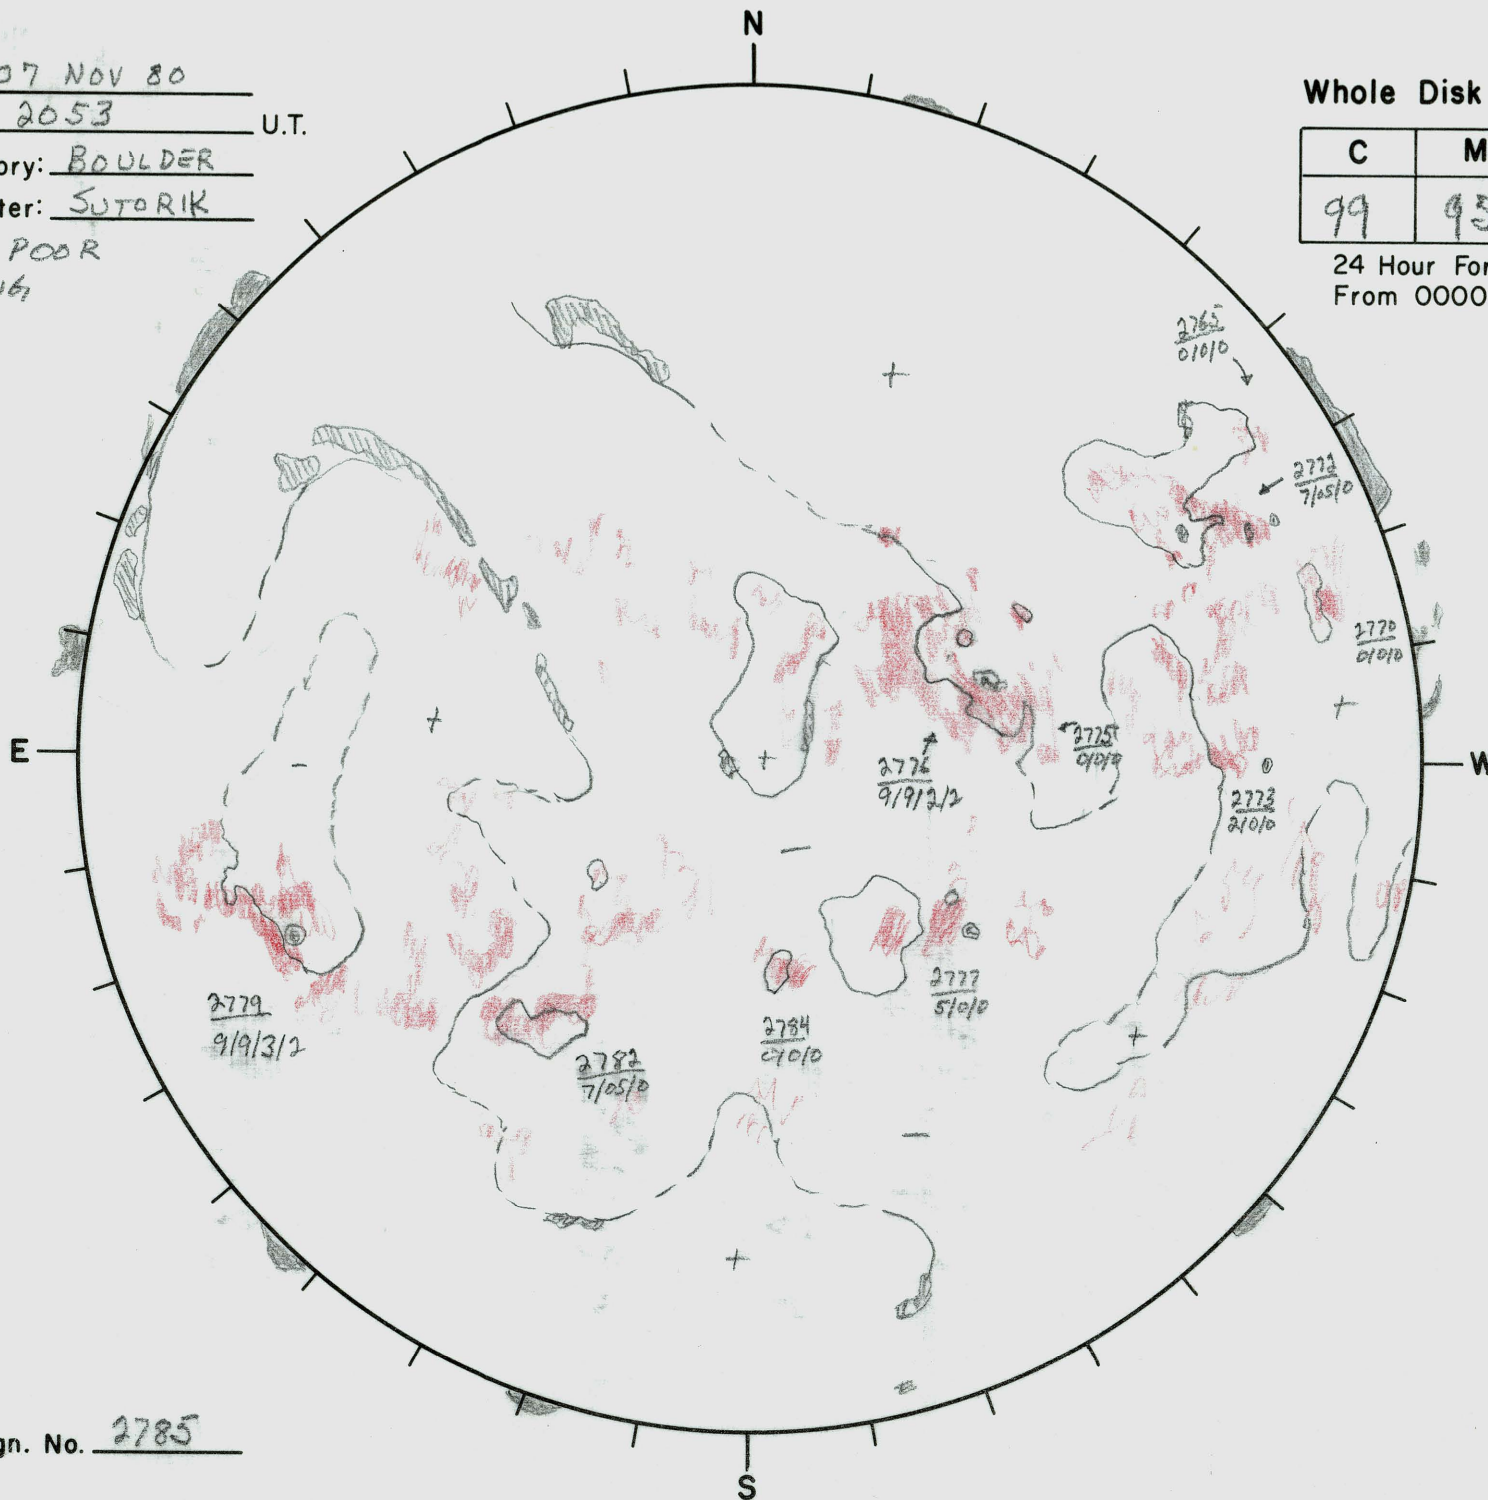

Date: 07 NOV 80
Time: 2053 U.T.

Observatory: BOULDER

Forecaster: SUTORIK

VERY POOR
SEEING

Whole Disk Forecast

C	M	X	P
99	95	35	35

24 Hour Forecast
From 0000 U.T. to 0000 U.T.

Next Rgn. No. 2785

L₊ 148°
B₊ +40