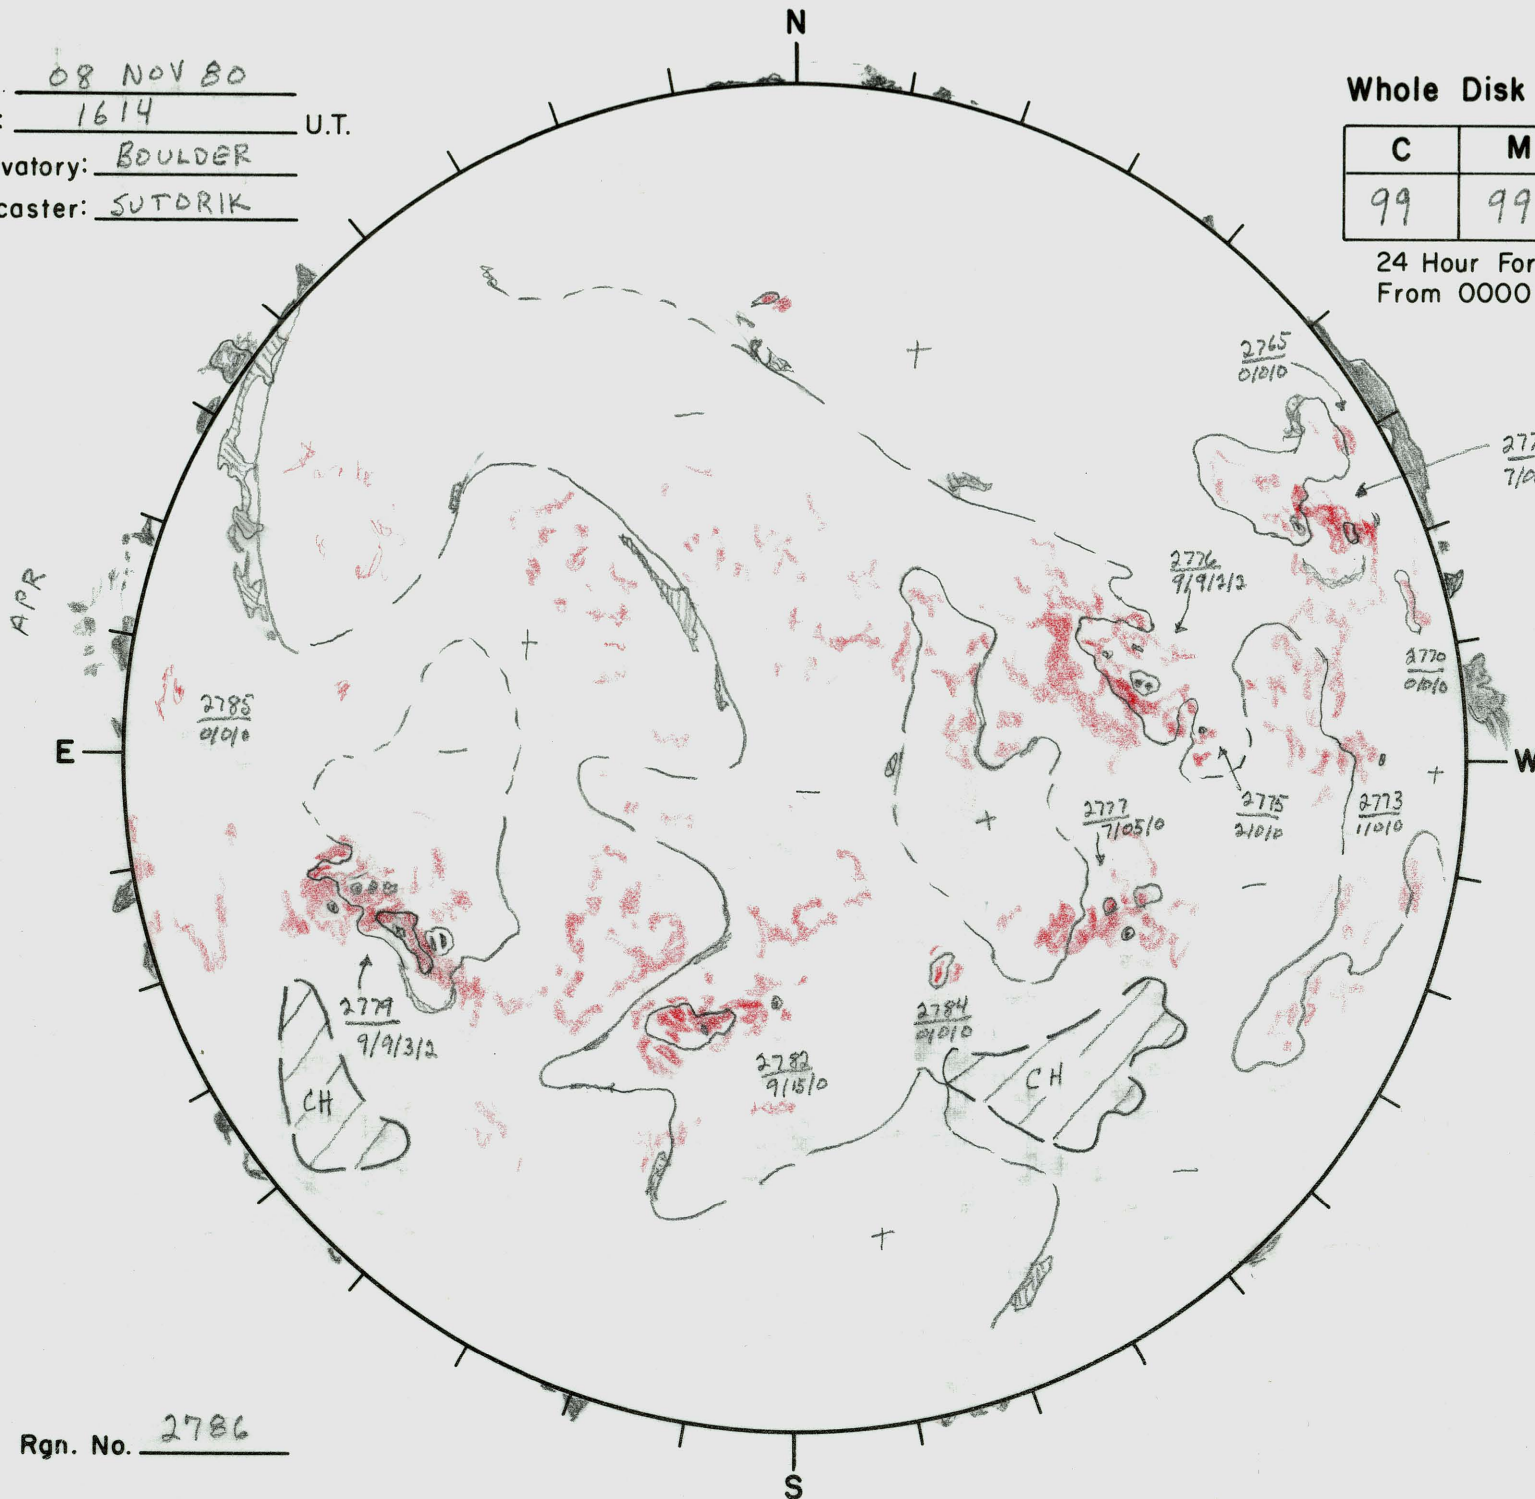

Date: 08 NOV 80
 Time: 1614 U.T.
 Observatory: BOULDER
 Forecaster: SUTORIK

Whole Disk Forecast

C	M	X	P
99	99	40	35

24 Hour Forecast
 From 0000 U.T. to 0000 U.T.

Next Rgn. No. 2786

Lt 137
 Bt +3.5