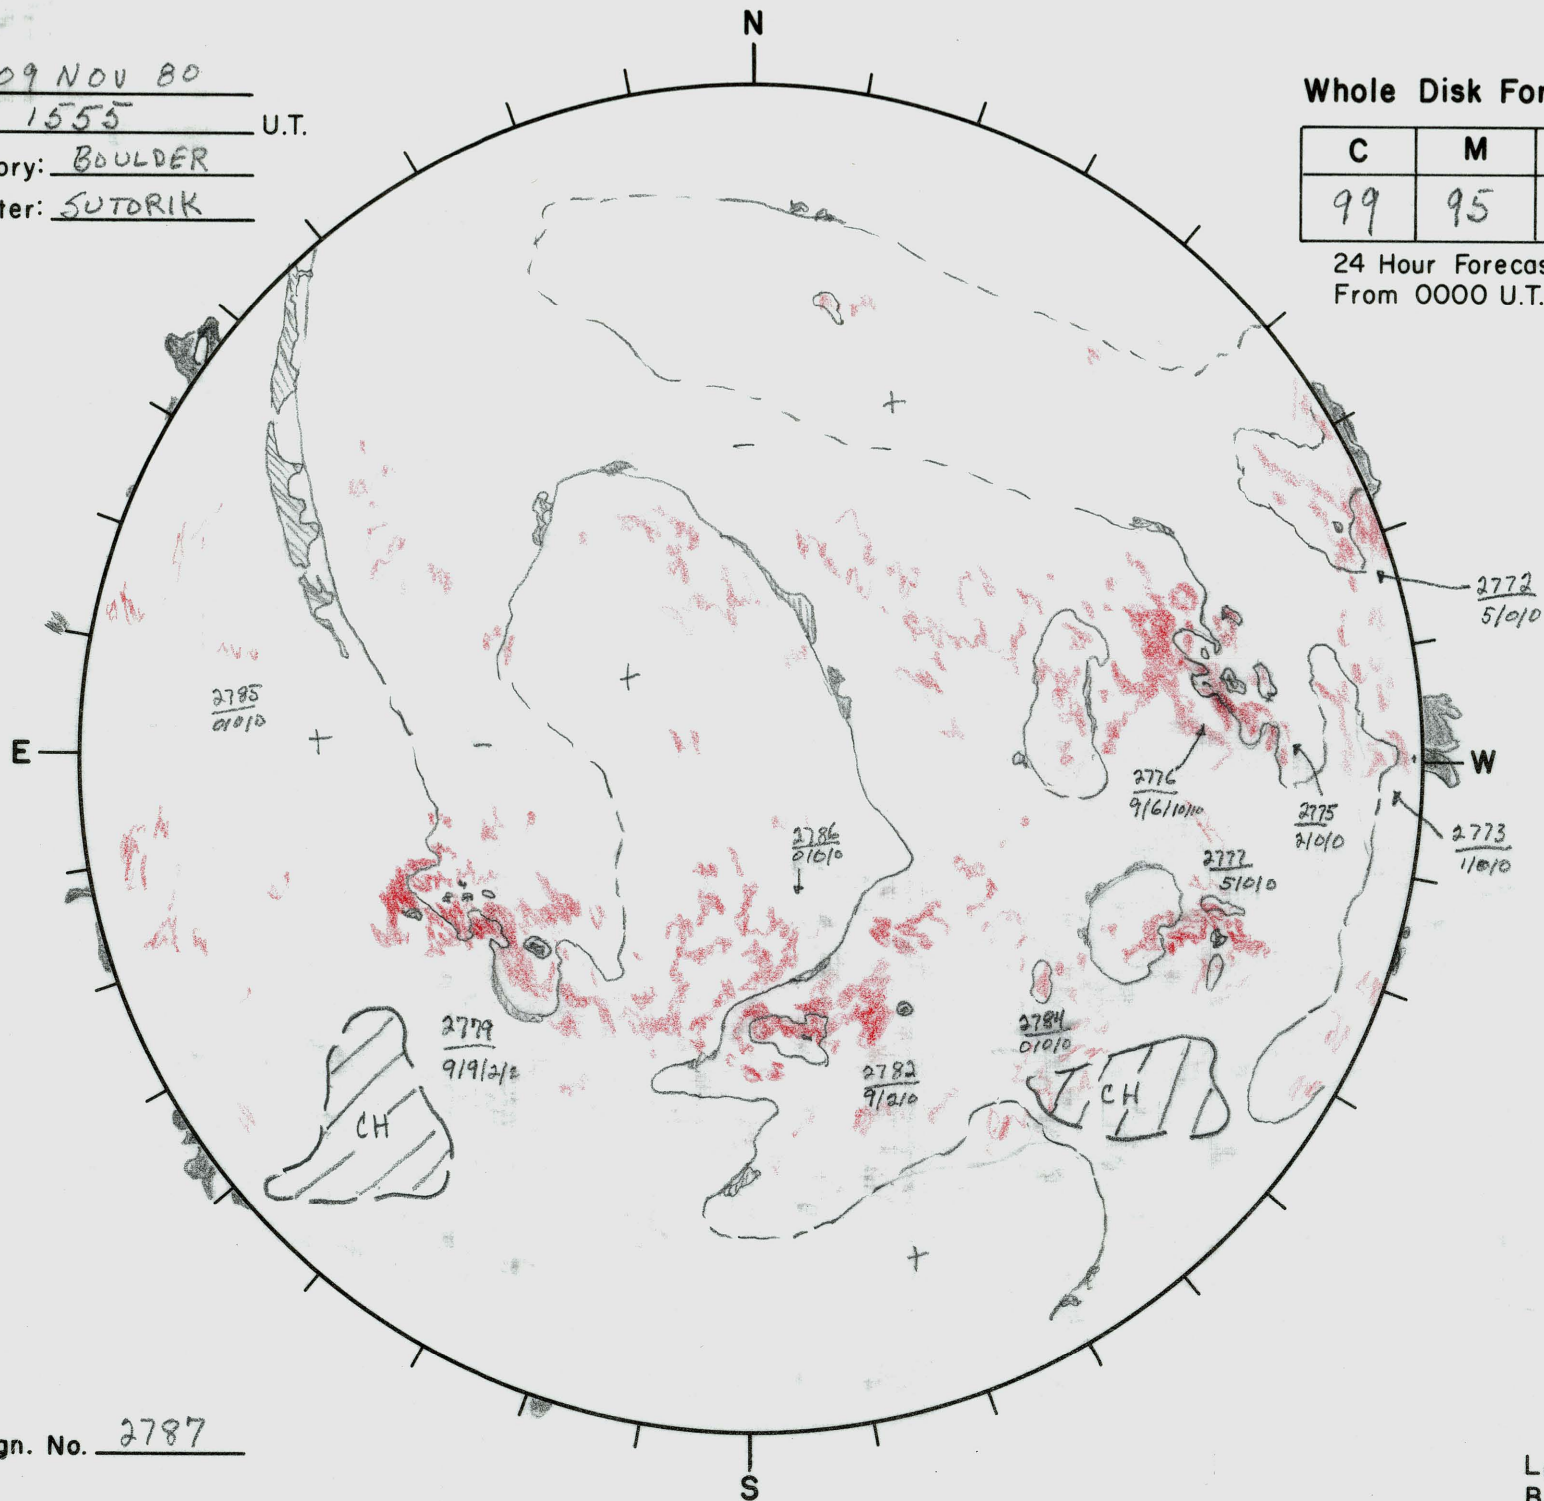

Date: 09 NOV 80
 Time: 1555 U.T.
 Observatory: BOULDER
 Forecaster: SUTRIK

Whole Disk Forecast

C	M	X	P
99	95	30	30

24 Hour Forecast
 From 0000 U.T. to 0000 U.T.

Next Rgn. No. 2787

L_t 124°
 B_t +3°