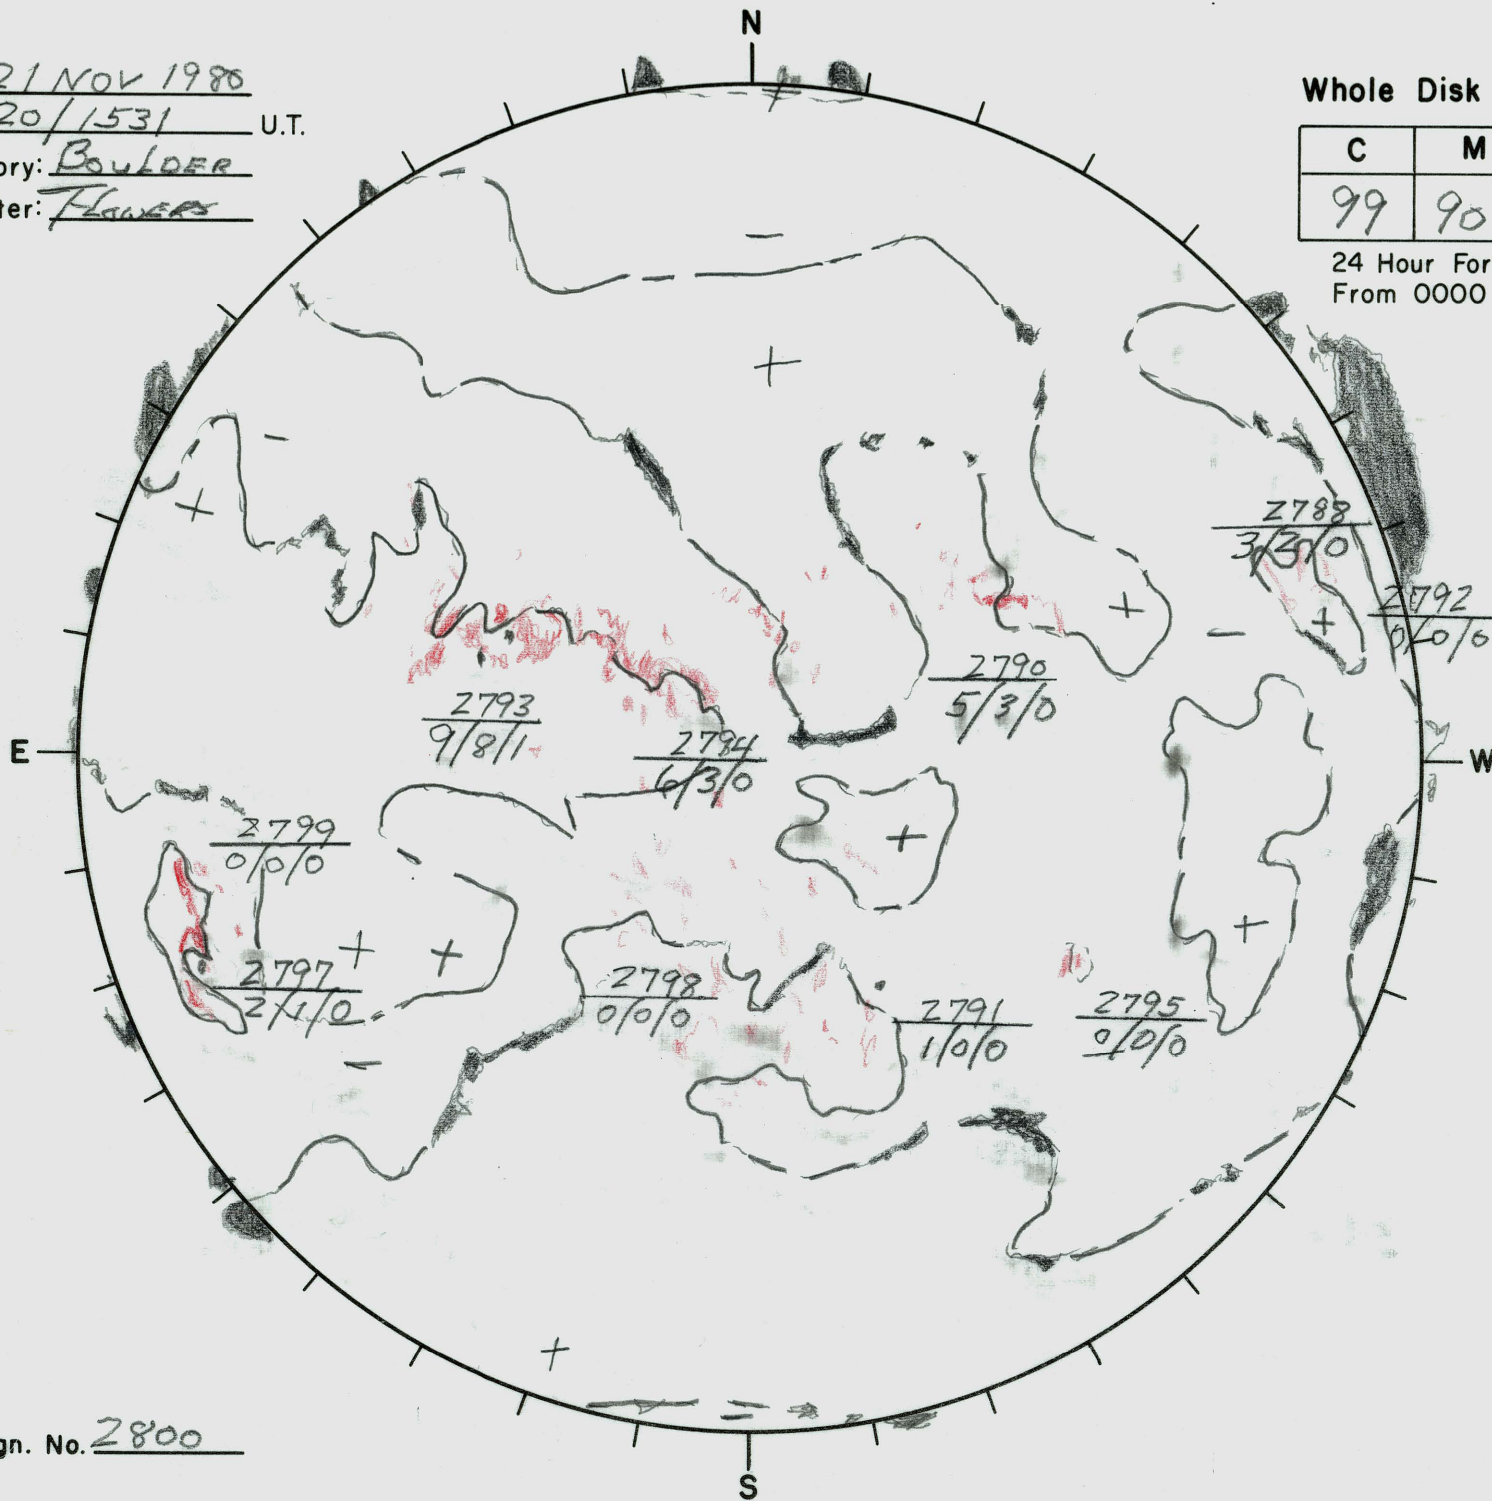

Date: 21 NOV 1980
 Time: 20/1531 U.T.
 Observatory: BOULDER
 Forecaster: FLOWERS

Whole Disk Forecast

C	M	X
99	90	10

24 Hour Forecast
 From 0000 U.T. to 0000 U.T.

Next Rgn. No. 2800

L† 339
 B† +2