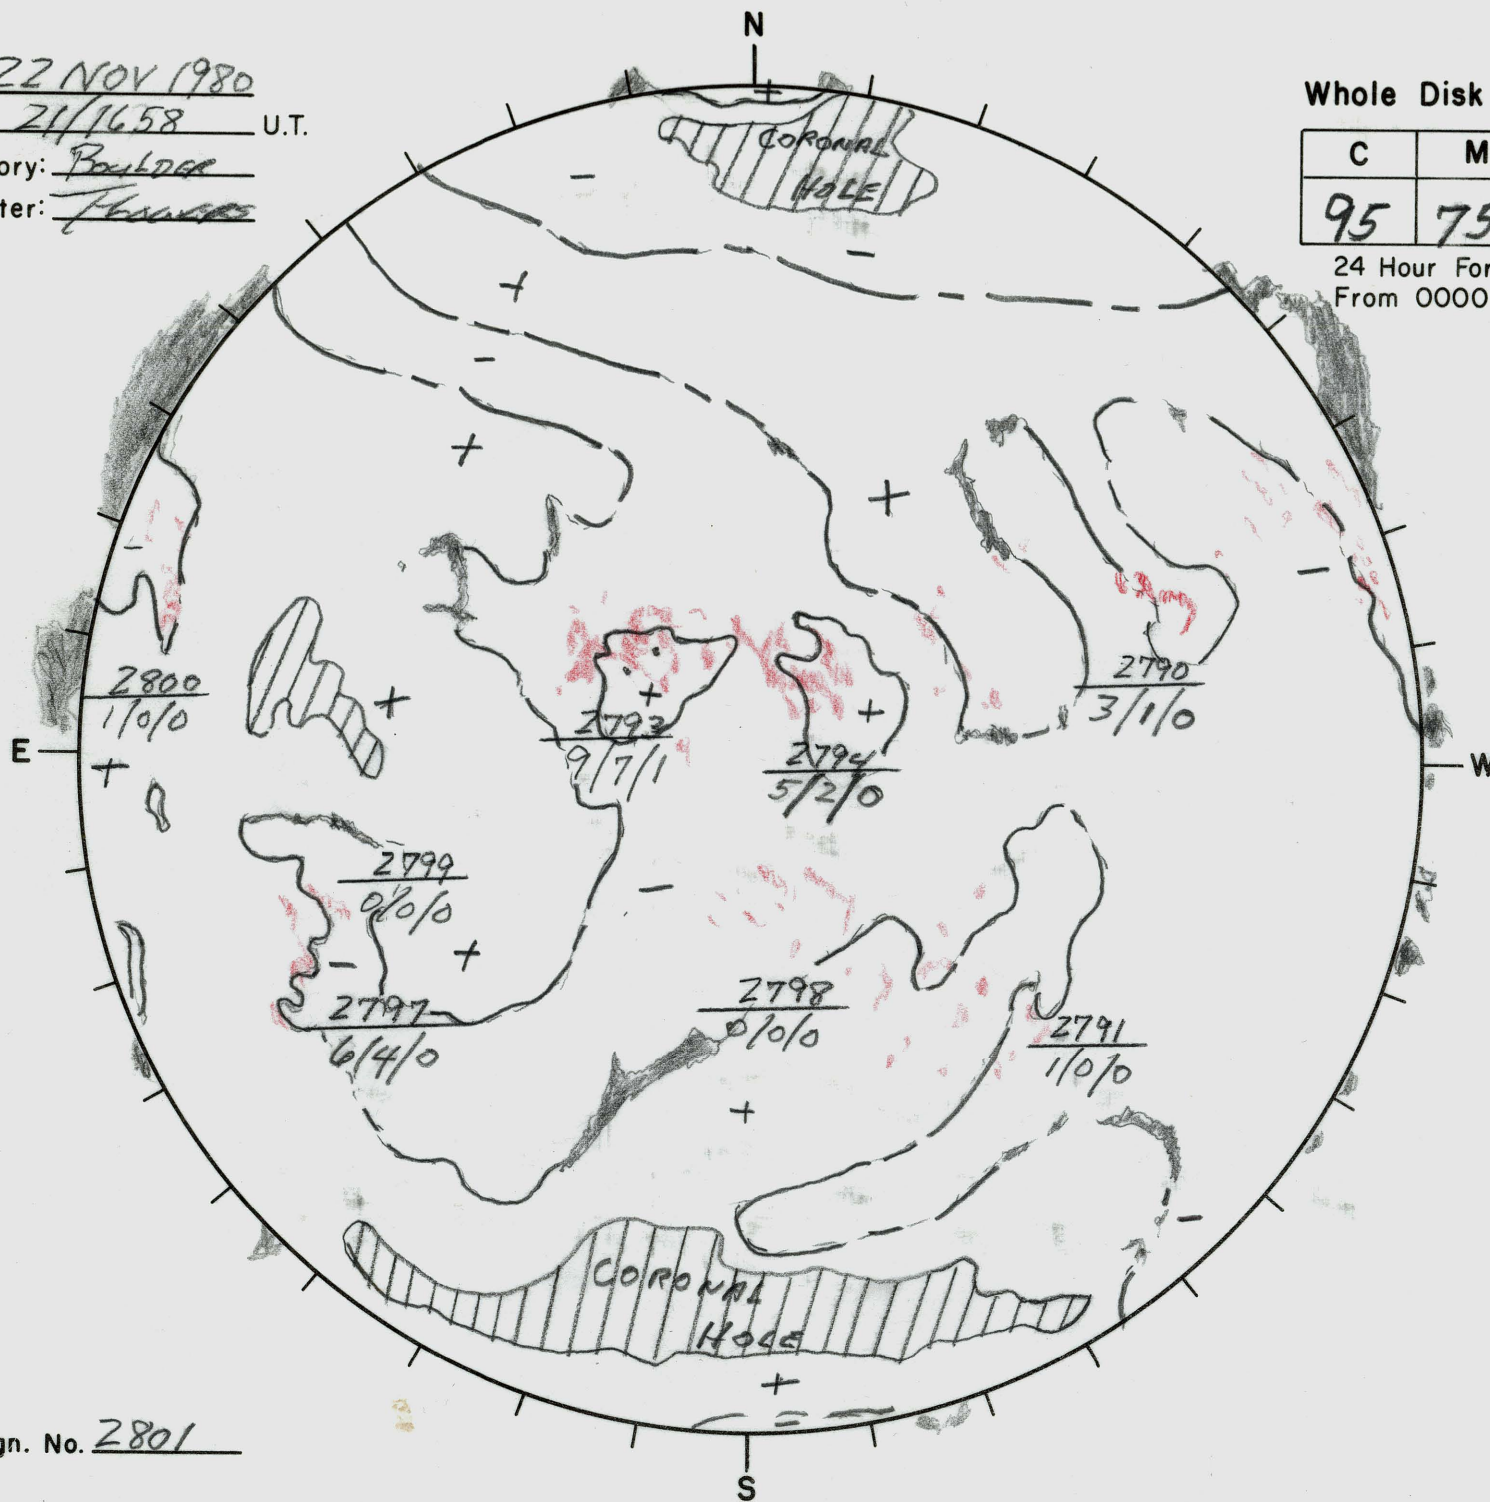

Date: 22 NOV 1980
 Time: 21/1658 U.T.
 Observatory: BOULDER
 Forecaster: FLANNERY

Whole Disk Forecast

C	M	X
95	75	05

24 Hour Forecast
 From 0000 U.T. to 0000 U.T.

Next Rgn. No. 2801

L† 325
 B† 1.9