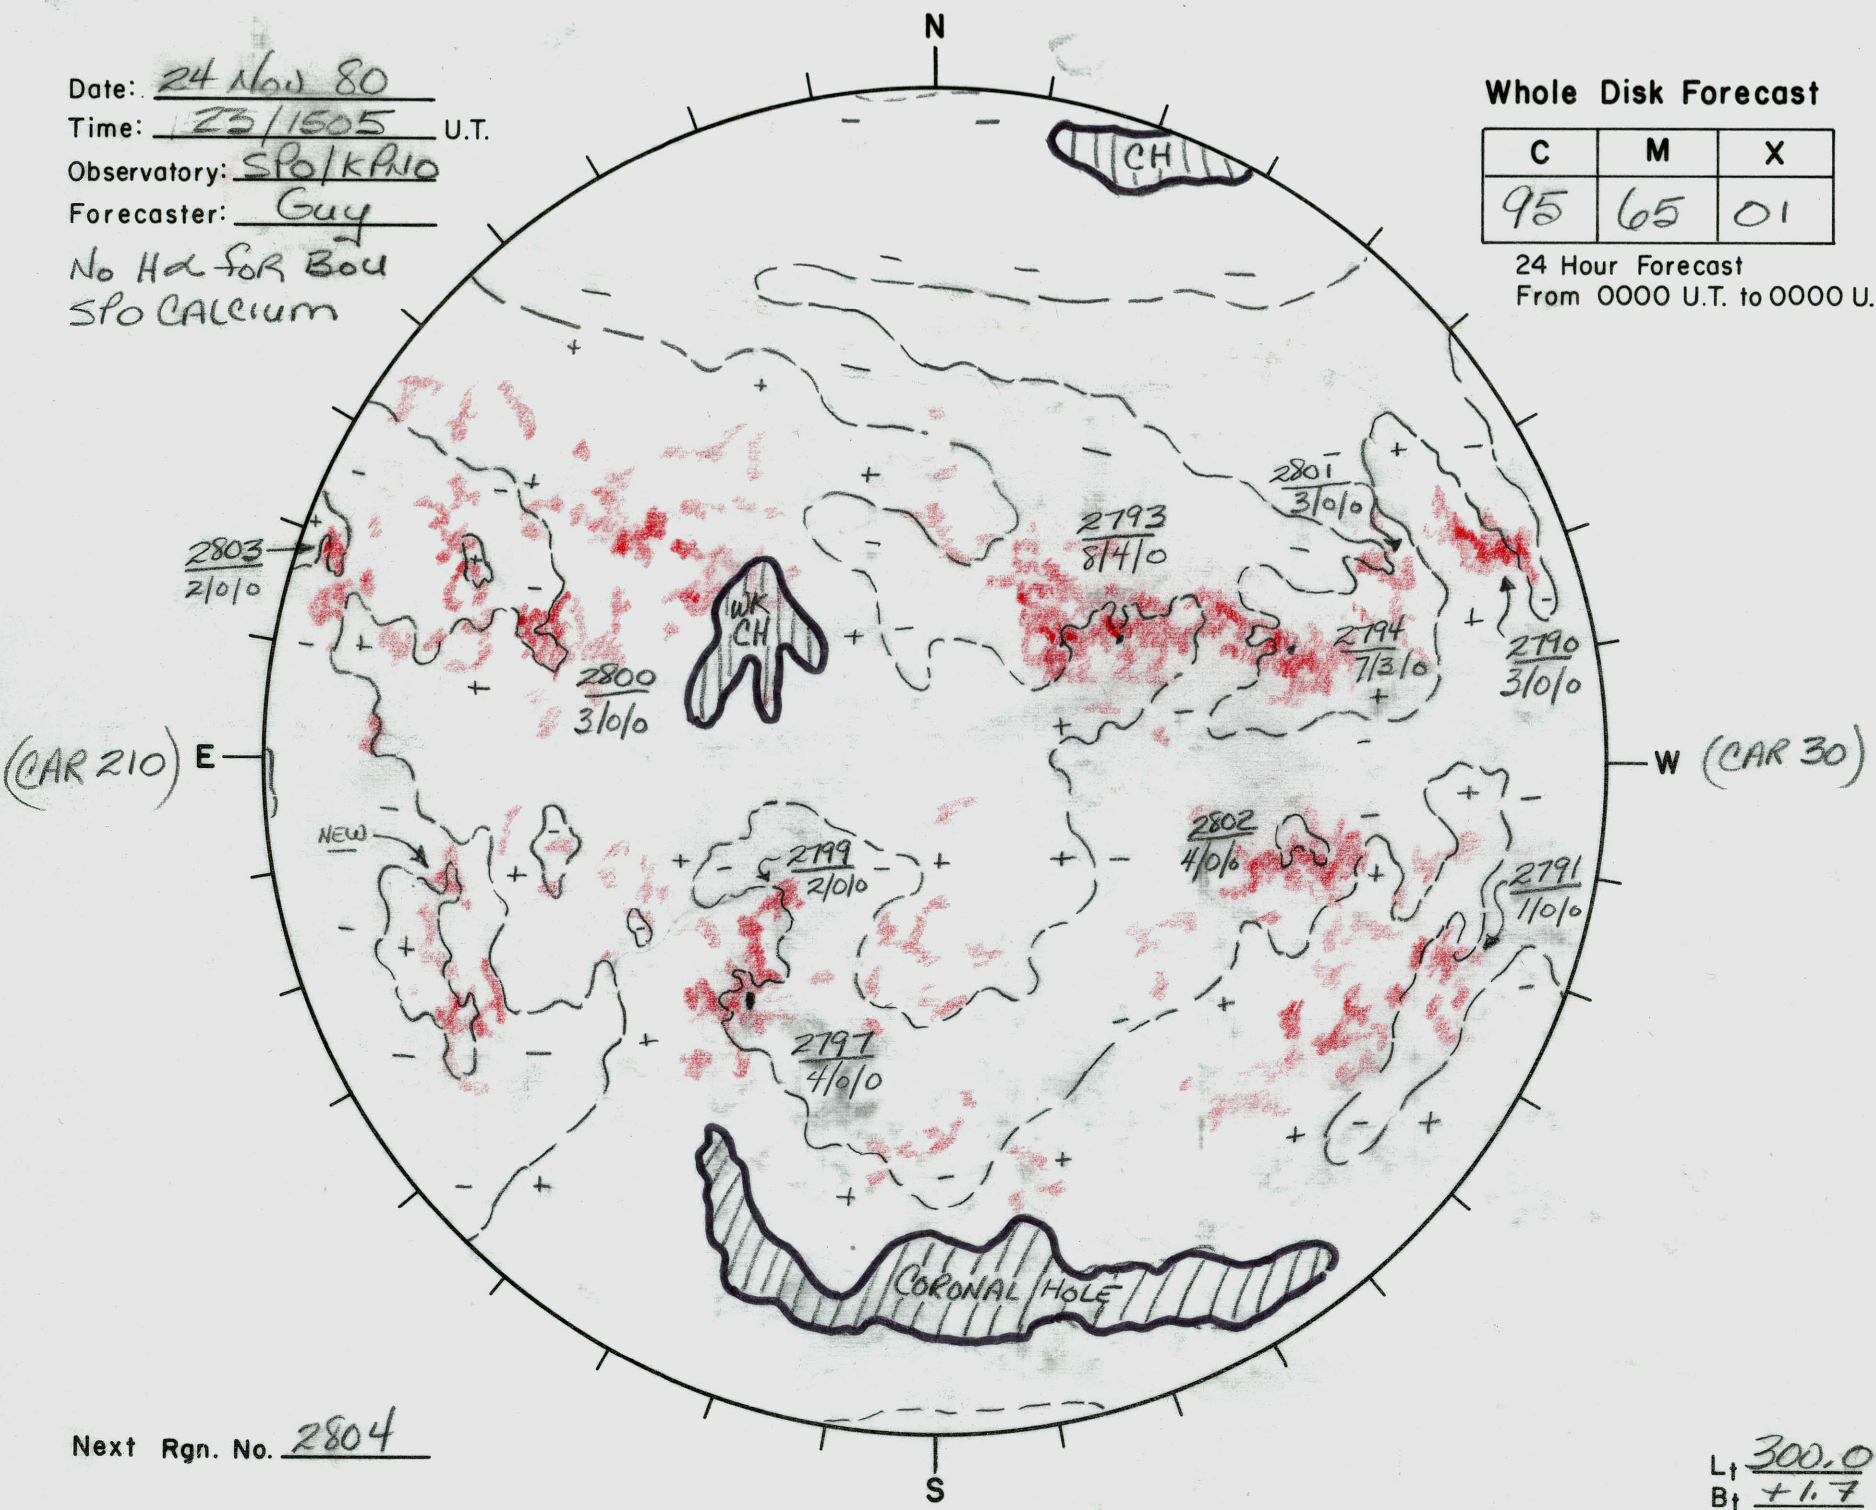

Date: 24 Nov 80
 Time: 23/1505 U.T.
 Observatory: SPO/KP10
 Forecaster: Guy

No Hd for Bou
 SPO Calcium

Whole Disk Forecast

C	M	X
95	65	01

24 Hour Forecast
 From 0000 U.T. to 0000 U.T.

Next Rgn. No. 2804

L_t 300.0
 B_t +1.7