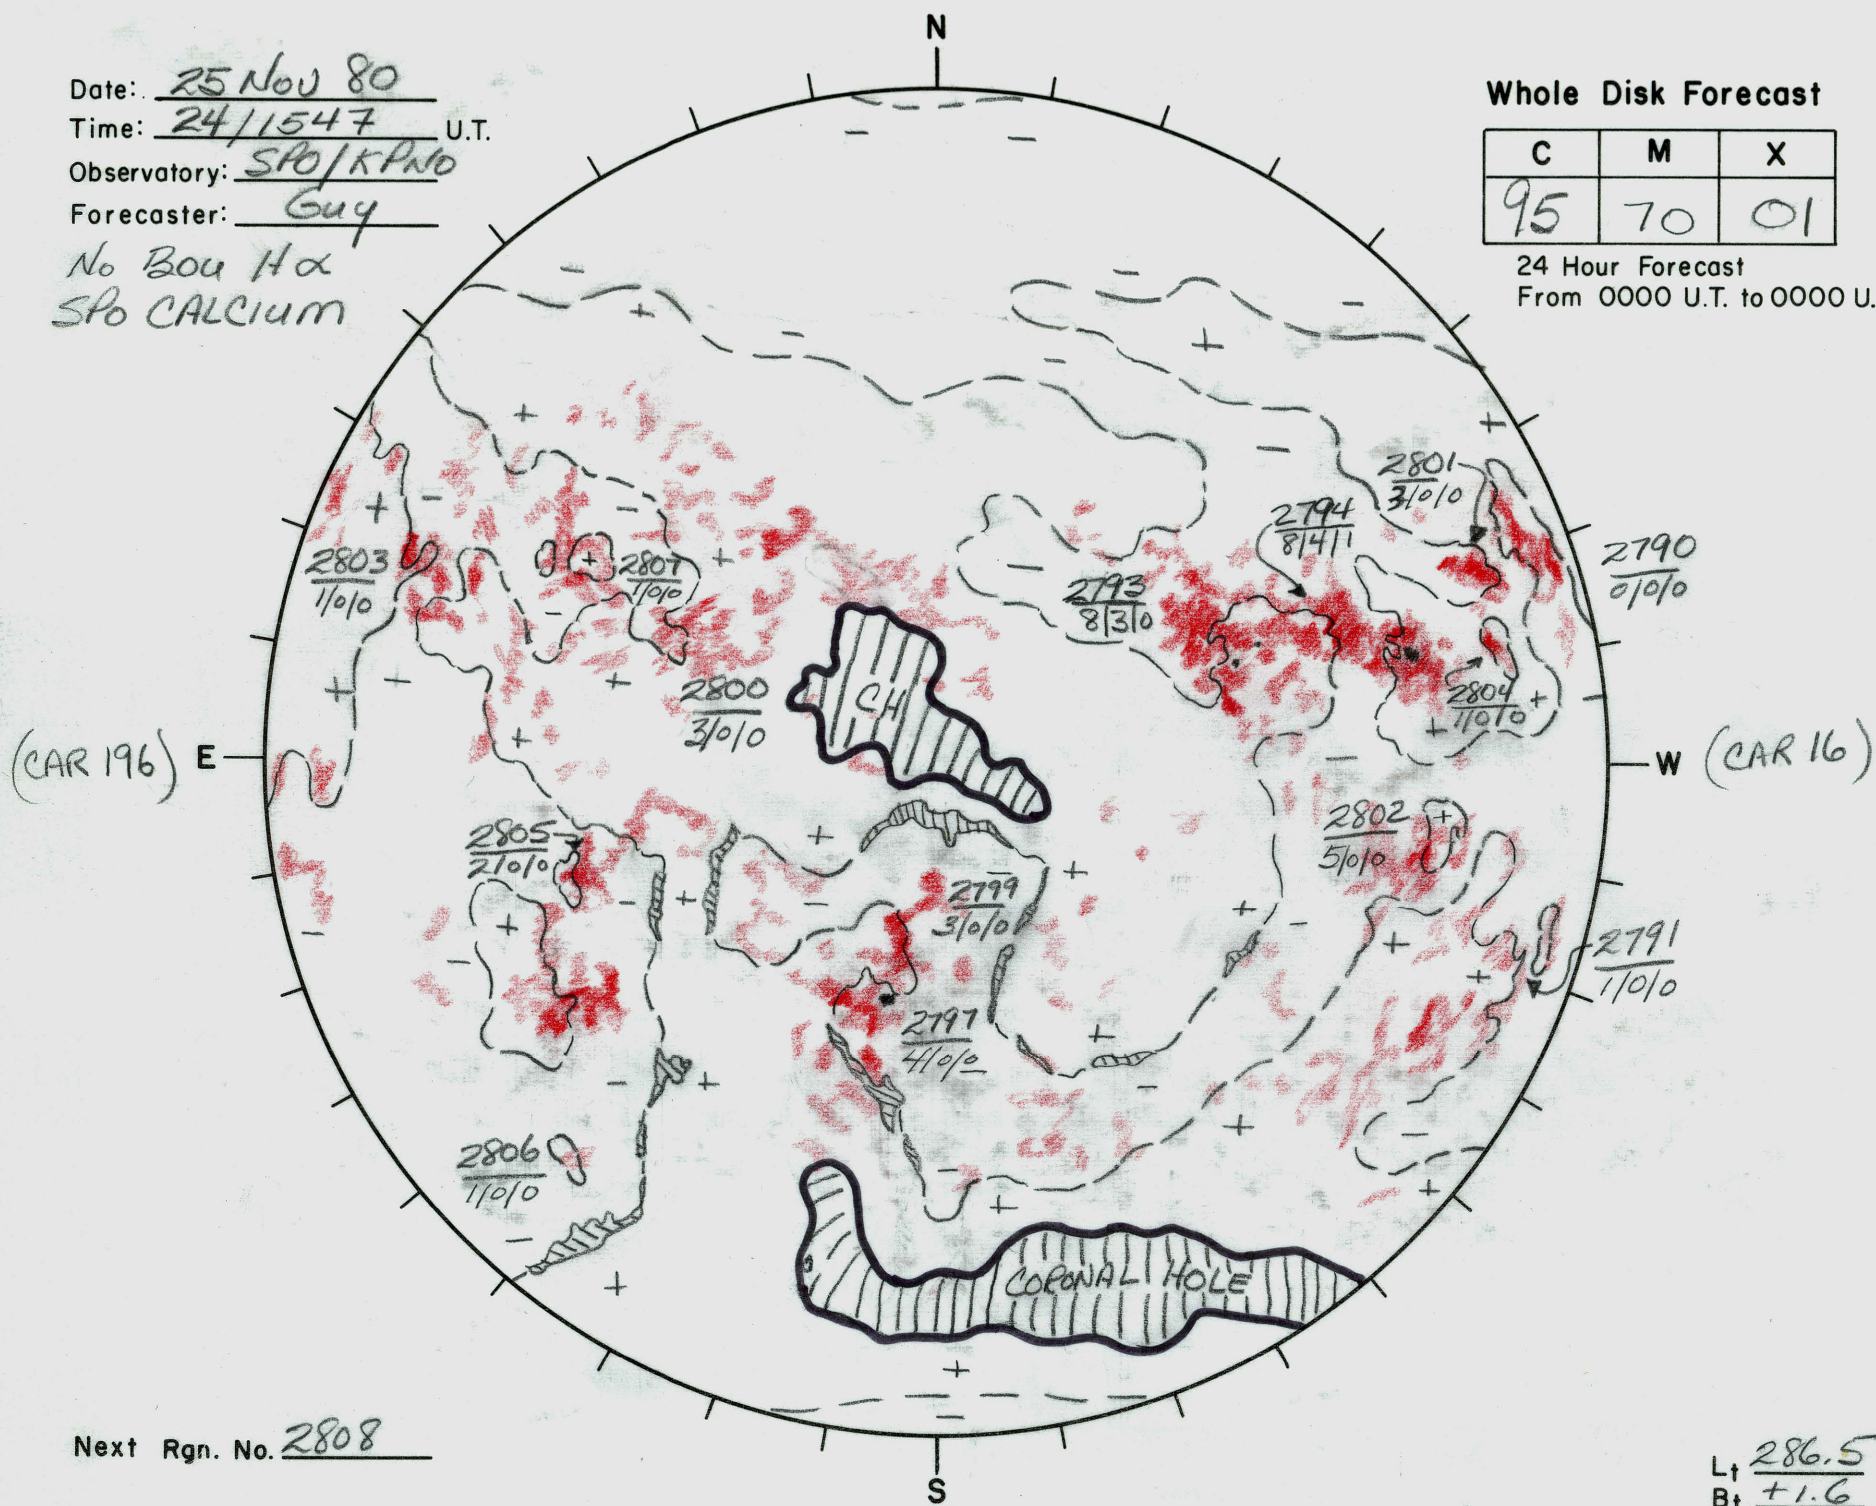

Date: 25 Nov 80
 Time: 24/1547 U.T.
 Observatory: SPO/KPNO
 Forecaster: Guy

No Bou H α
 SPO CALCIUM

Whole Disk Forecast

C	M	X
95	70	01

24 Hour Forecast
 From 0000 U.T. to 0000 U.T.

Next Rgn. No. 2808

L \uparrow 286.5
 B \uparrow +1.6