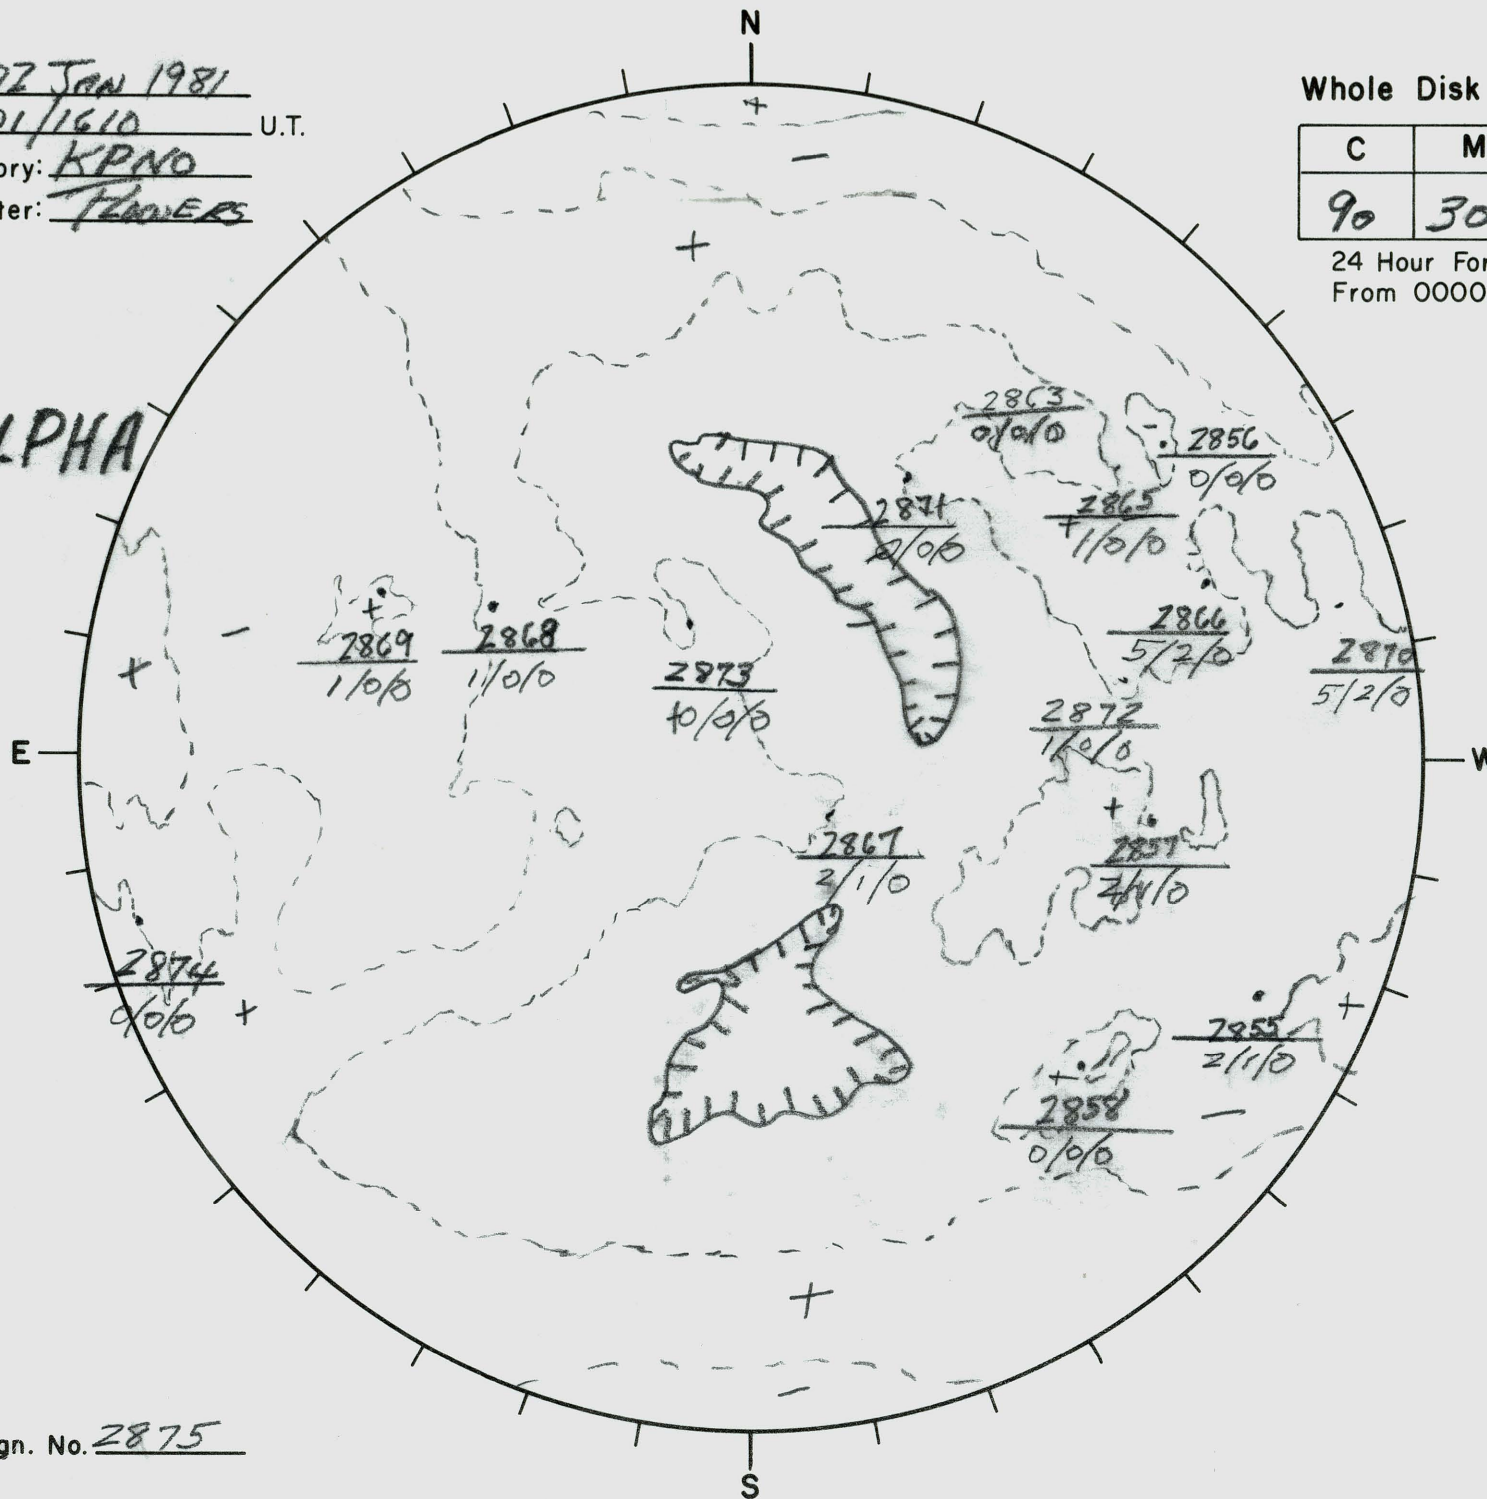

Date: 02 Jan 1981
 Time: 01/1610 U.T.
 Observatory: KPNO
 Forecaster: FLOWERS

Whole Disk Forecast

C	M	X
90	30	01

24 Hour Forecast
 From 0000 U.T. to 0000 U.T.

NO
 H-ALPHA

Next Rgn. No. 2875

L† 145
 B† -3