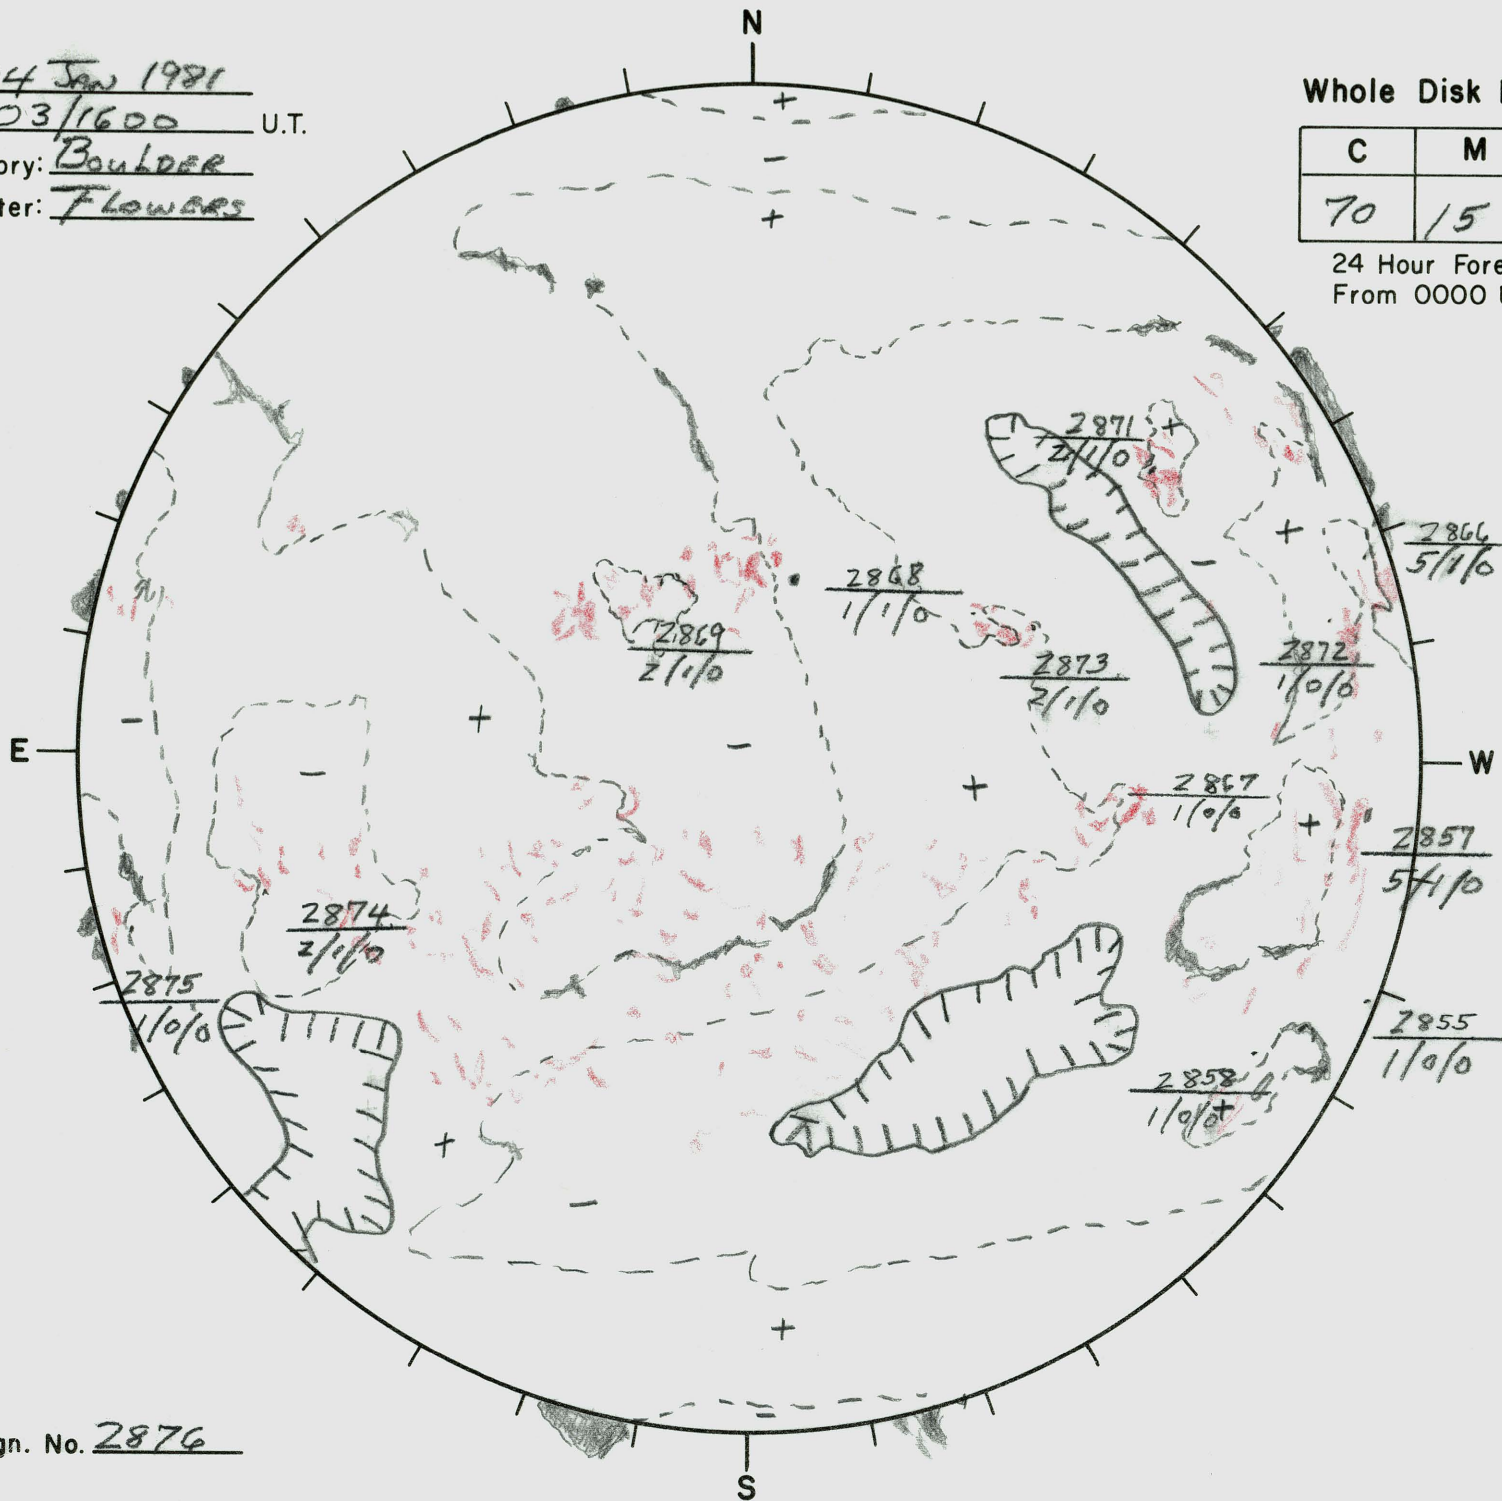

Date: 04 Jan 1981
 Time: 03/1600 U.T.
 Observatory: Boulder
 Forecaster: Flowers

Whole Disk Forecast

C	M	X
70	15	01

24 Hour Forecast
 From 0000 U.T. to 0000 U.T.

Next Rgn. No. 2876

L_t 119
 B_t -3