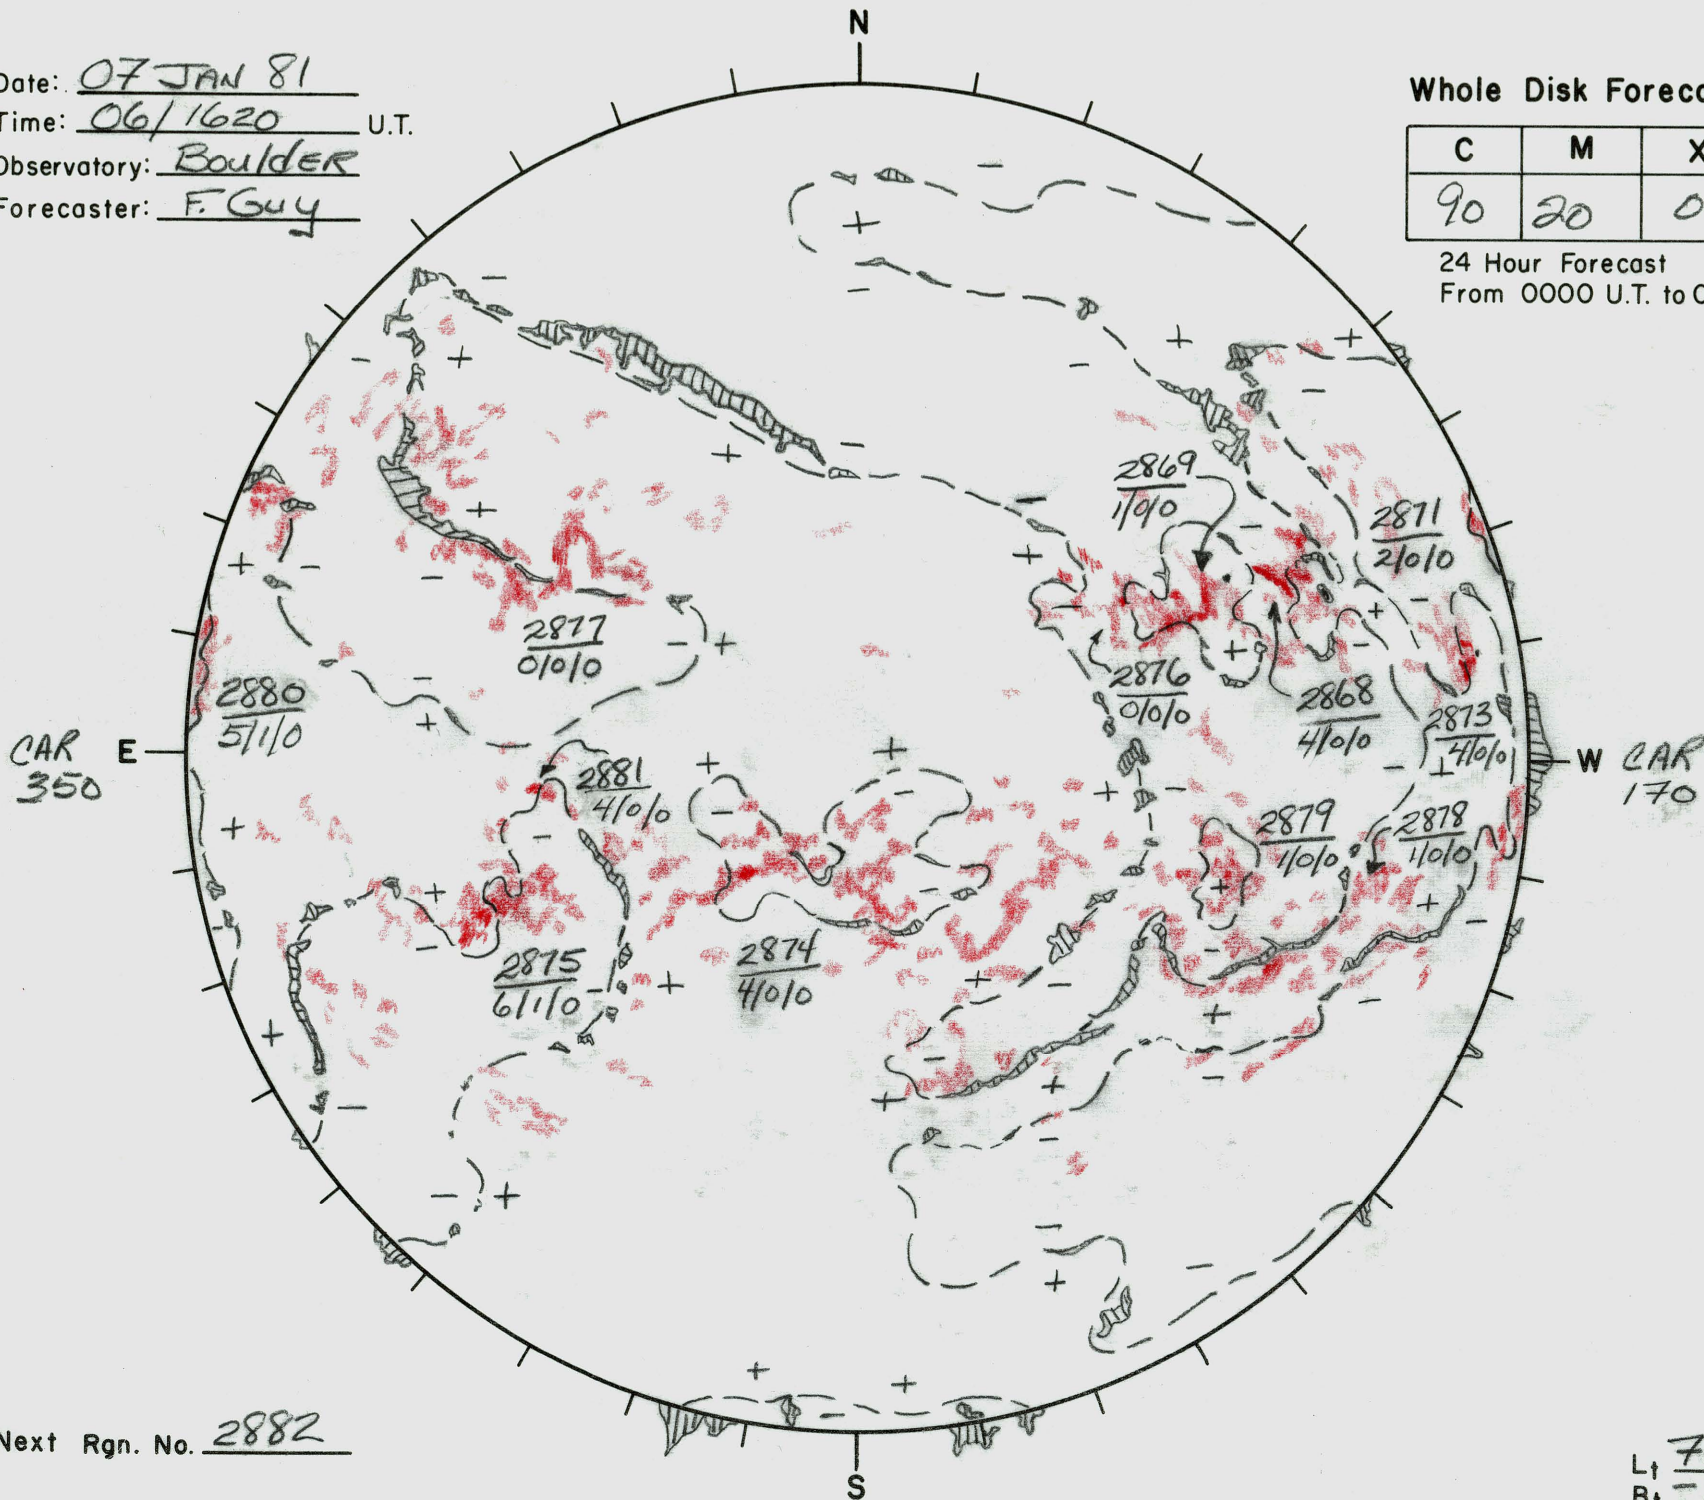

Date: 07 JAN 81
 Time: 06/1620 U.T.
 Observatory: Boulder
 Forecaster: F. Guy

Whole Disk Forecast

C	M	X
90	20	01

24 Hour Forecast
 From 0000 U.T. to 0000 U.T.

Next Rgn. No. 2882

L_t 79.6
 B_t -3.7