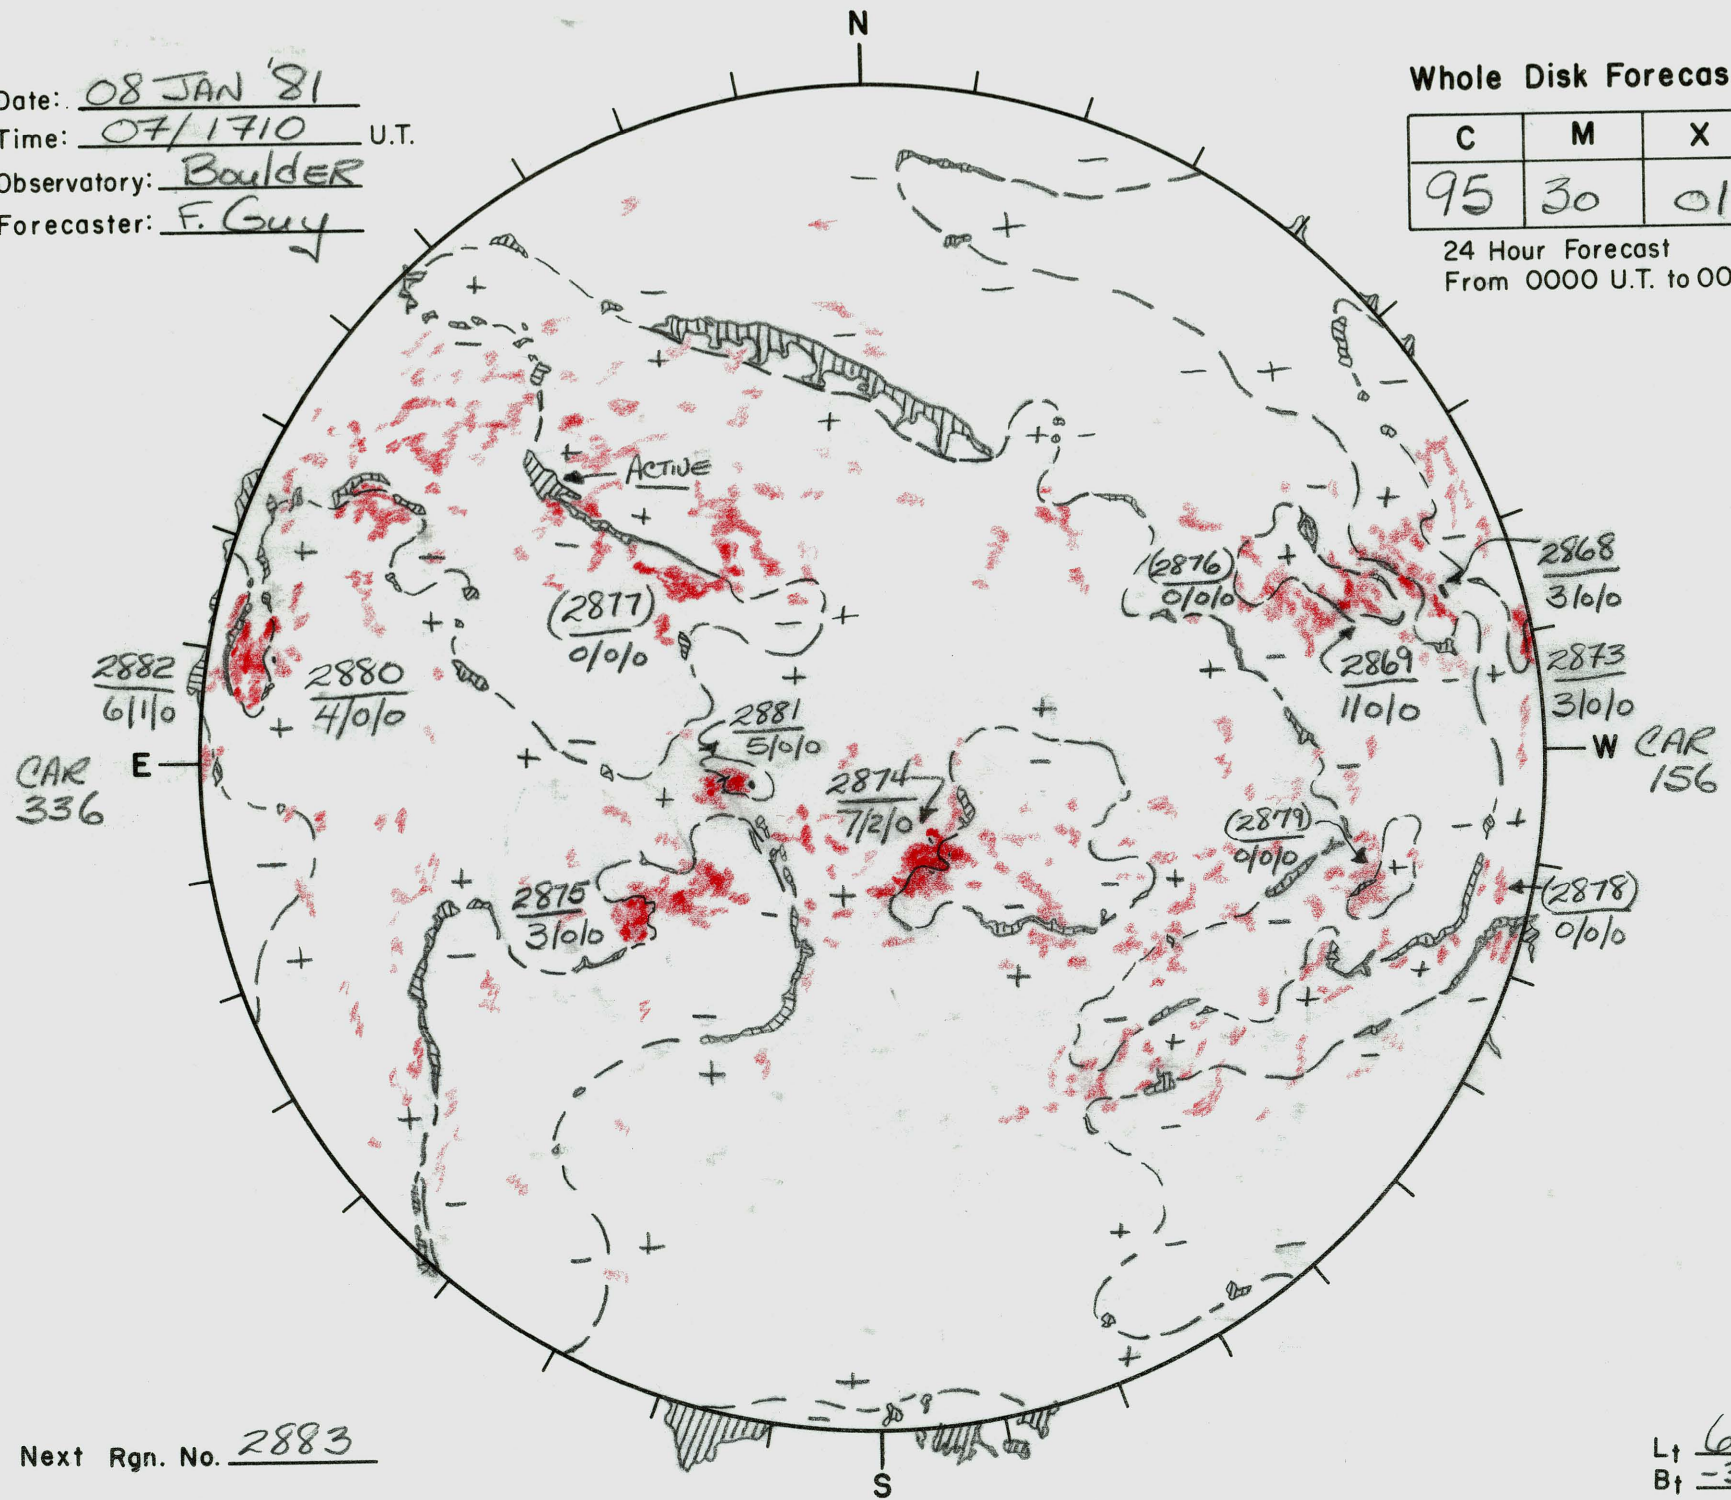

Date: 08 JAN '81
 Time: 07/1710 U.T.
 Observatory: Boulder
 Forecaster: F. Guy

Whole Disk Forecast

C	M	X
95	30	01

24 Hour Forecast
 From 0000 U.T. to 0000 U.T.

Next Rgn. No. 2883

L_t 66.0
 B_t -3.82