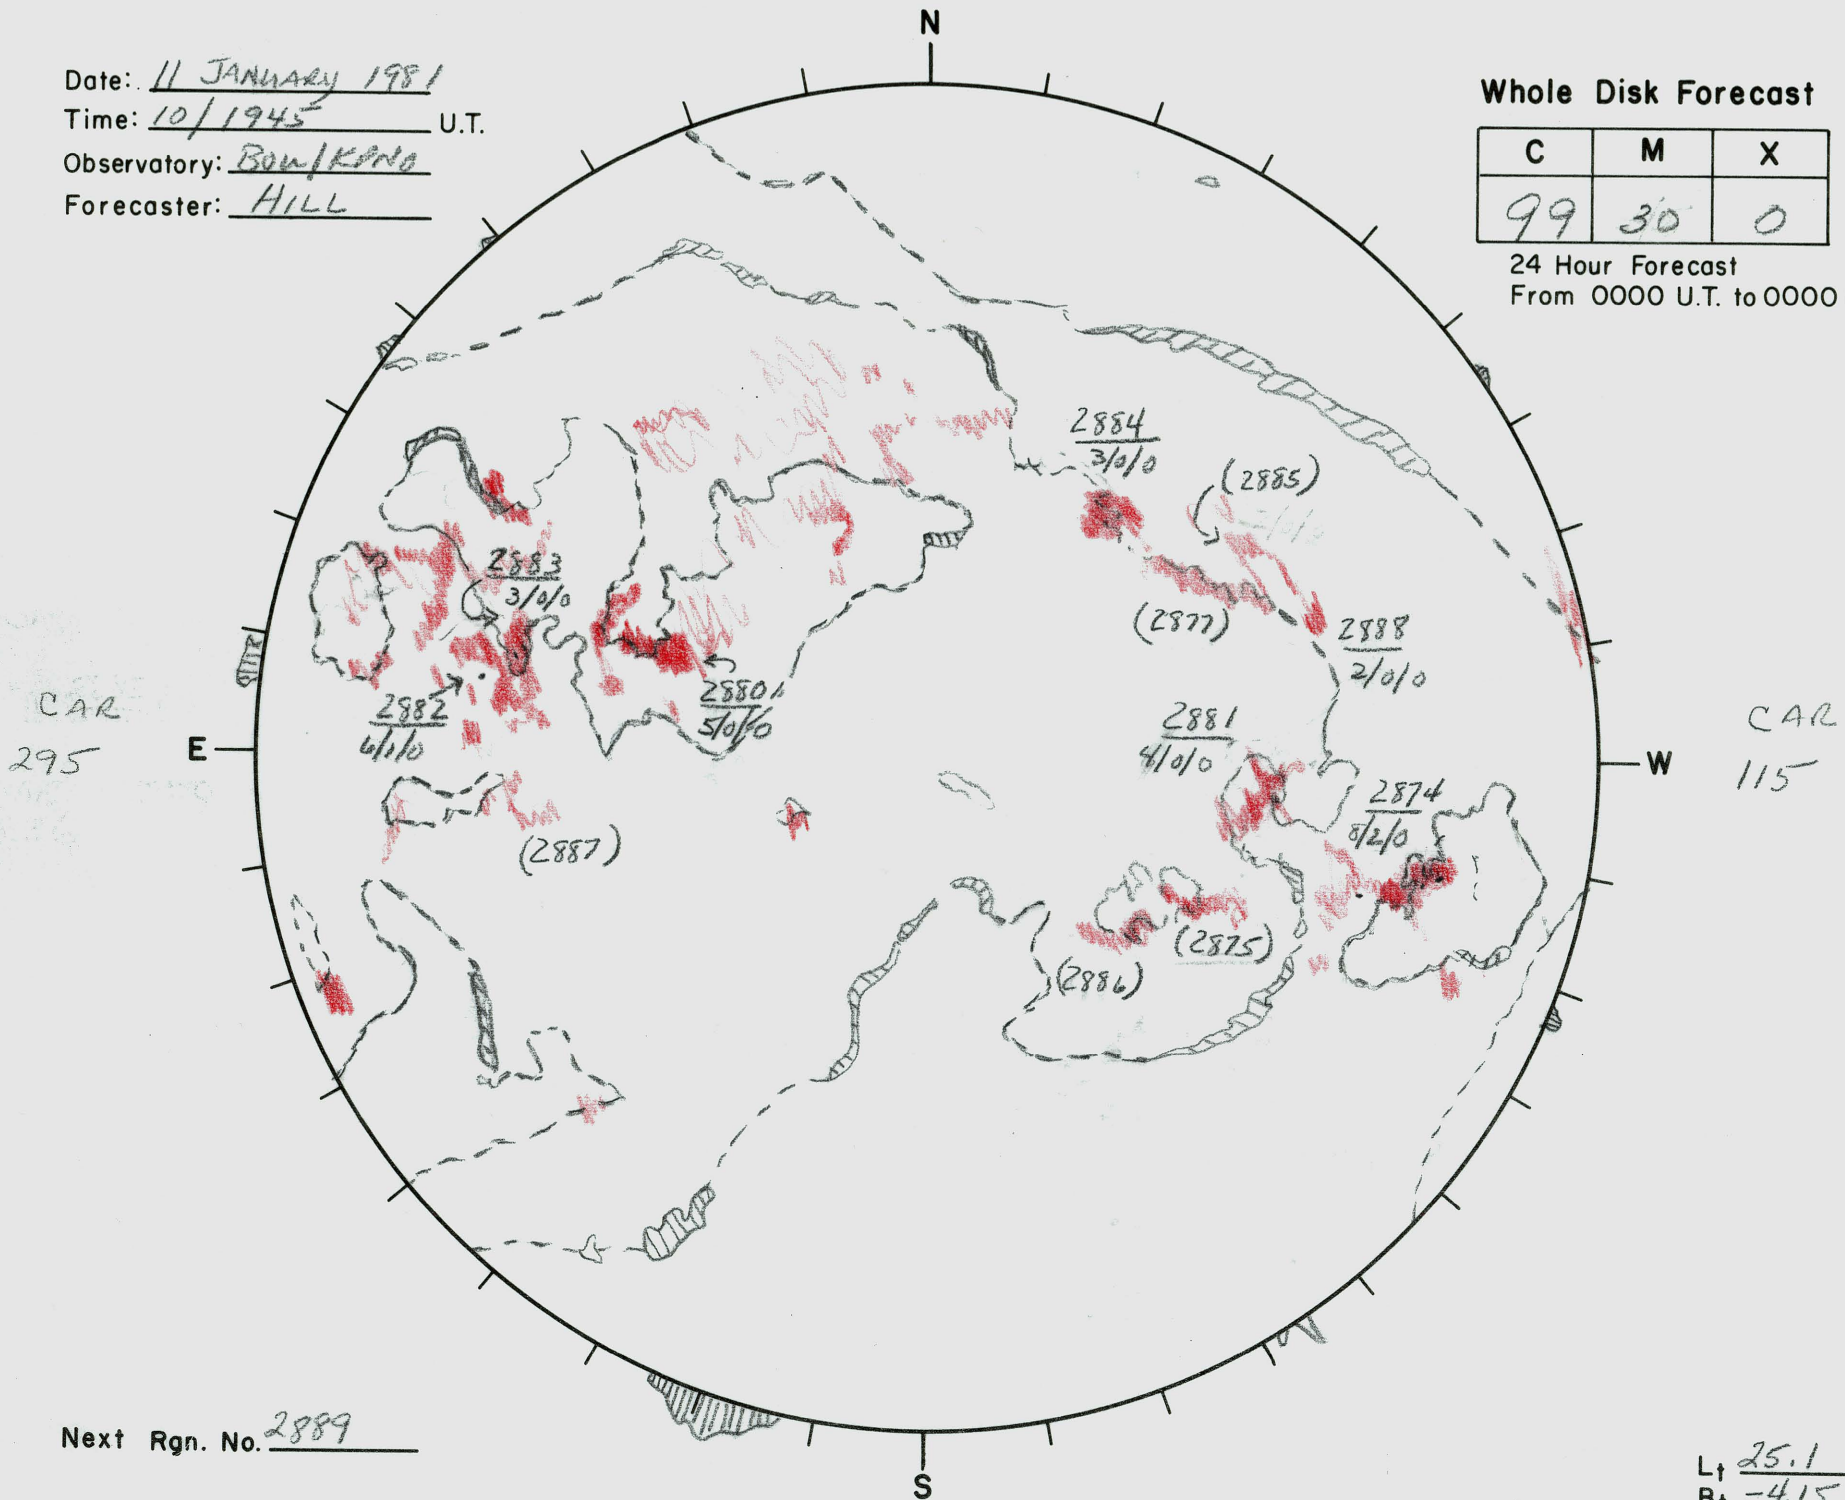

Date: 11 JANUARY 1981
 Time: 10/1945 U.T.
 Observatory: BON/KONO
 Forecaster: HILL

Whole Disk Forecast

C	M	X
99	30	0

24 Hour Forecast
 From 0000 U.T. to 0000 U.T.

Next Rgn. No. 2889

L_t 25.1
 B_t -4.15