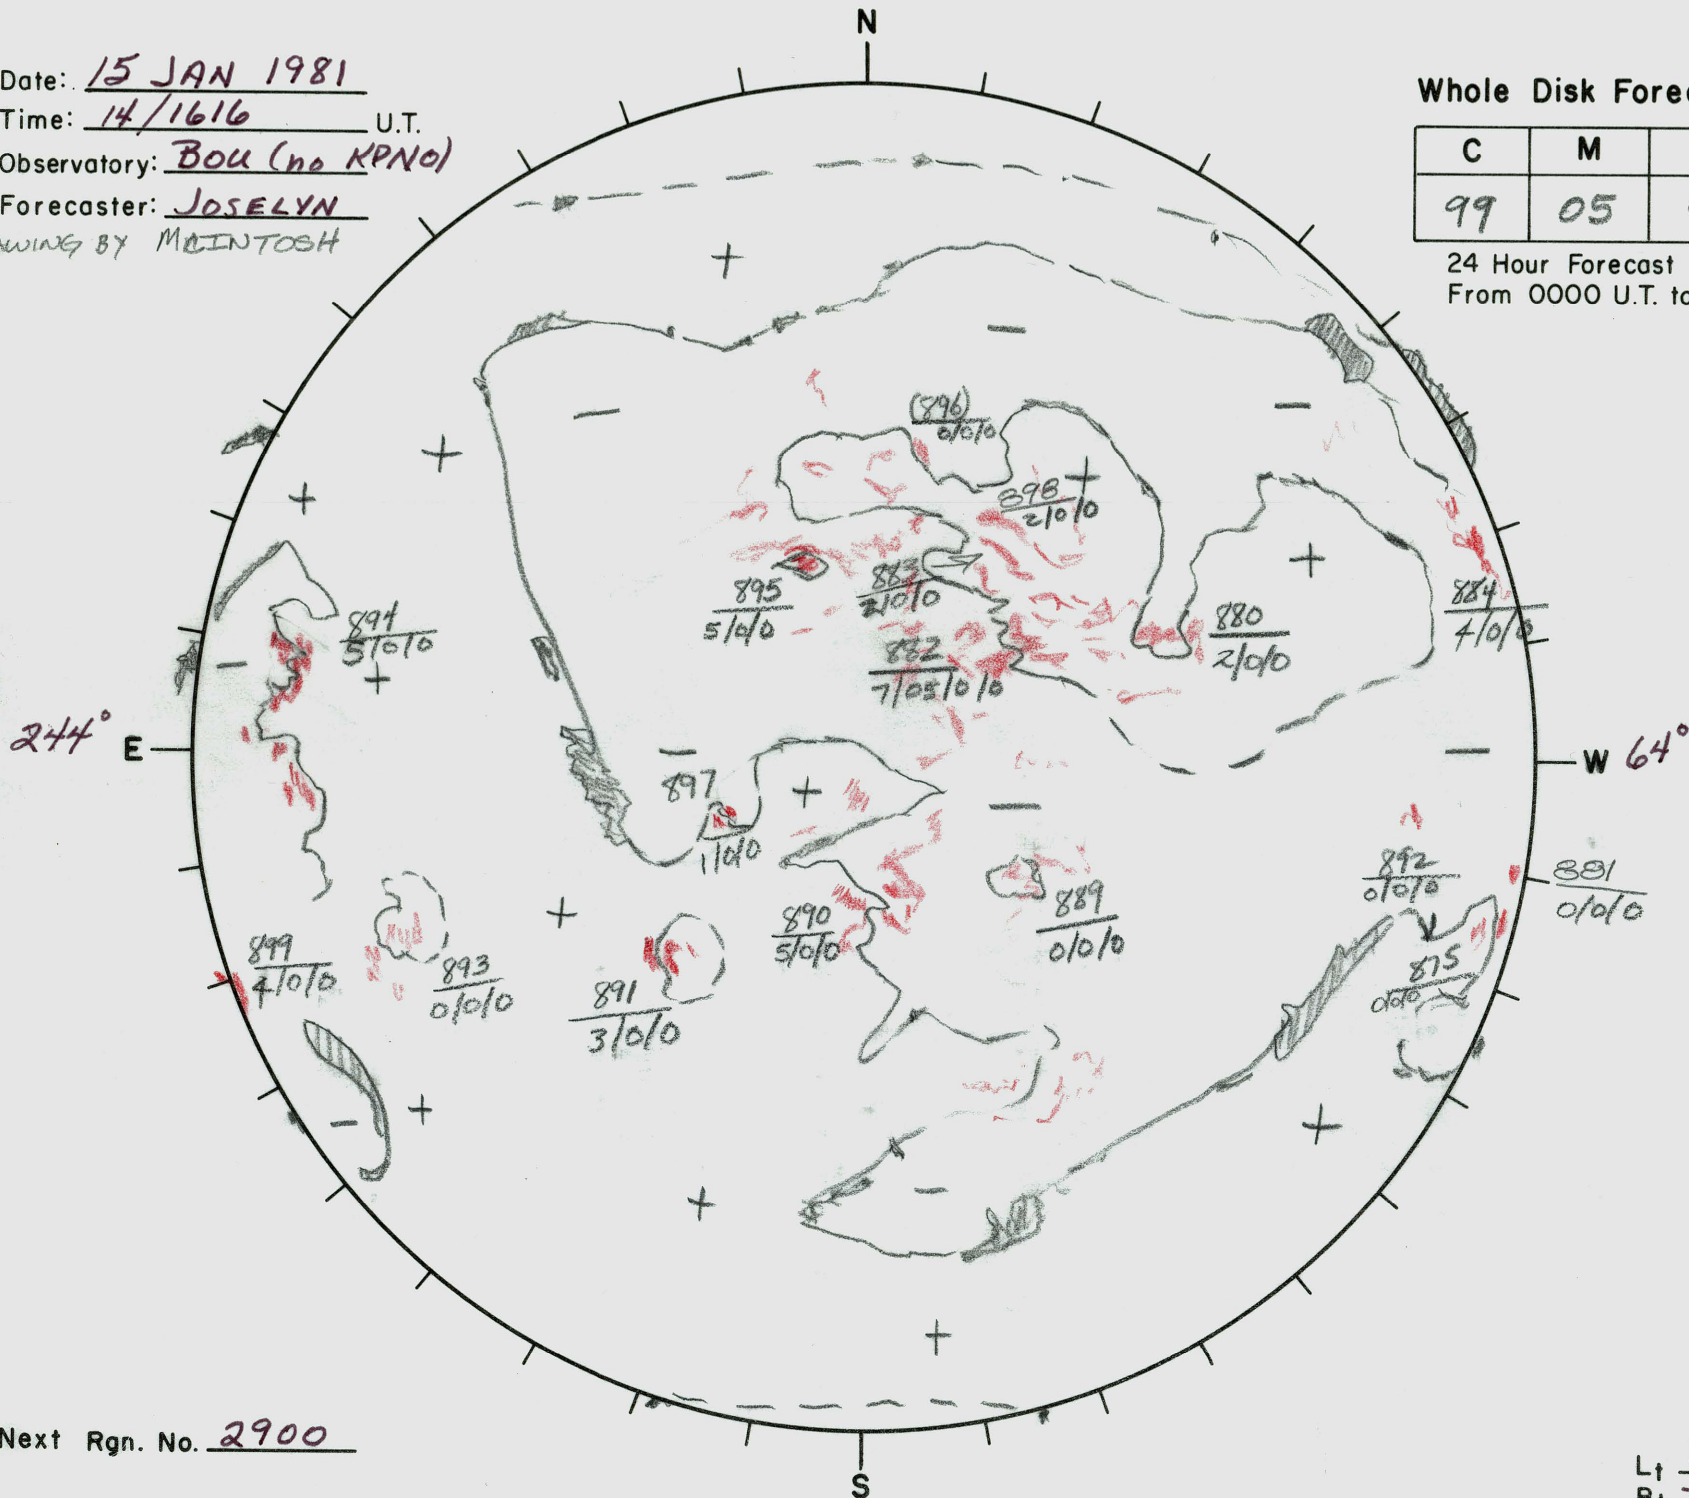

Date: 15 JAN 1981
 Time: 14/1616 U.T.
 Observatory: BOU (no KPNO)
 Forecaster: JOSELYN

DRAWING BY MCINTOSH

Whole Disk Forecast

| C | M | X | |
|----|----|----|----|
| 99 | 05 | 01 | 01 |

24 Hour Forecast
 From 0000 U.T. to 0000 U.T.

Next Rgn. No. 2900

L_t 334.3
 B_t -4.55