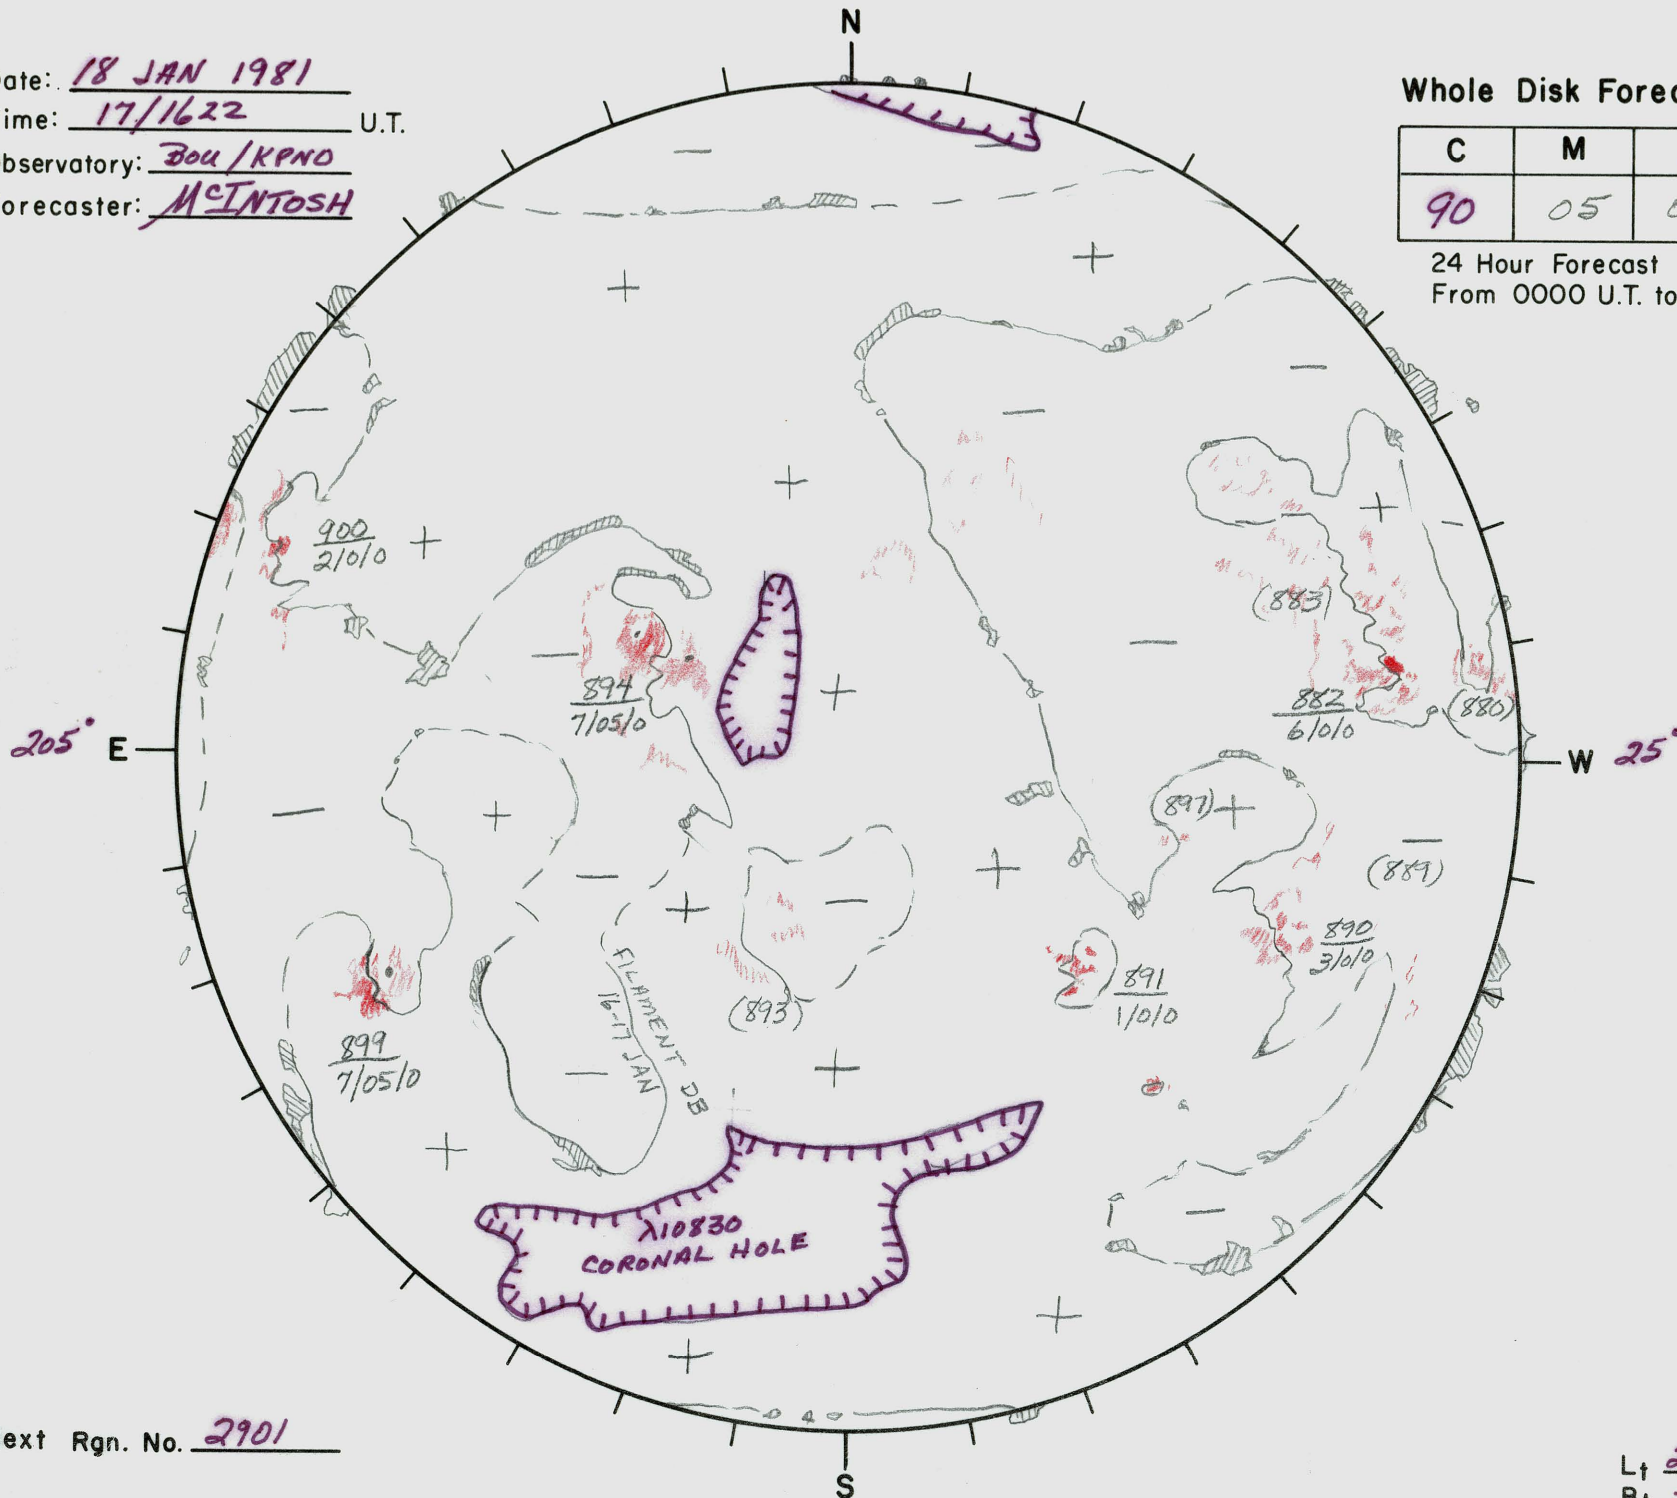

Date: 18 JAN 1981
 Time: 17/1622 U.T.
 Observatory: BOU/KPNO
 Forecaster: MCINTOSH

Whole Disk Forecast

C	M	X	P
90	05	01	01

24 Hour Forecast
 From 0000 U.T. to 0000 U.T.

Next Rgn. No. 2901

L_↑ 294.8
 B_↑ -4.8