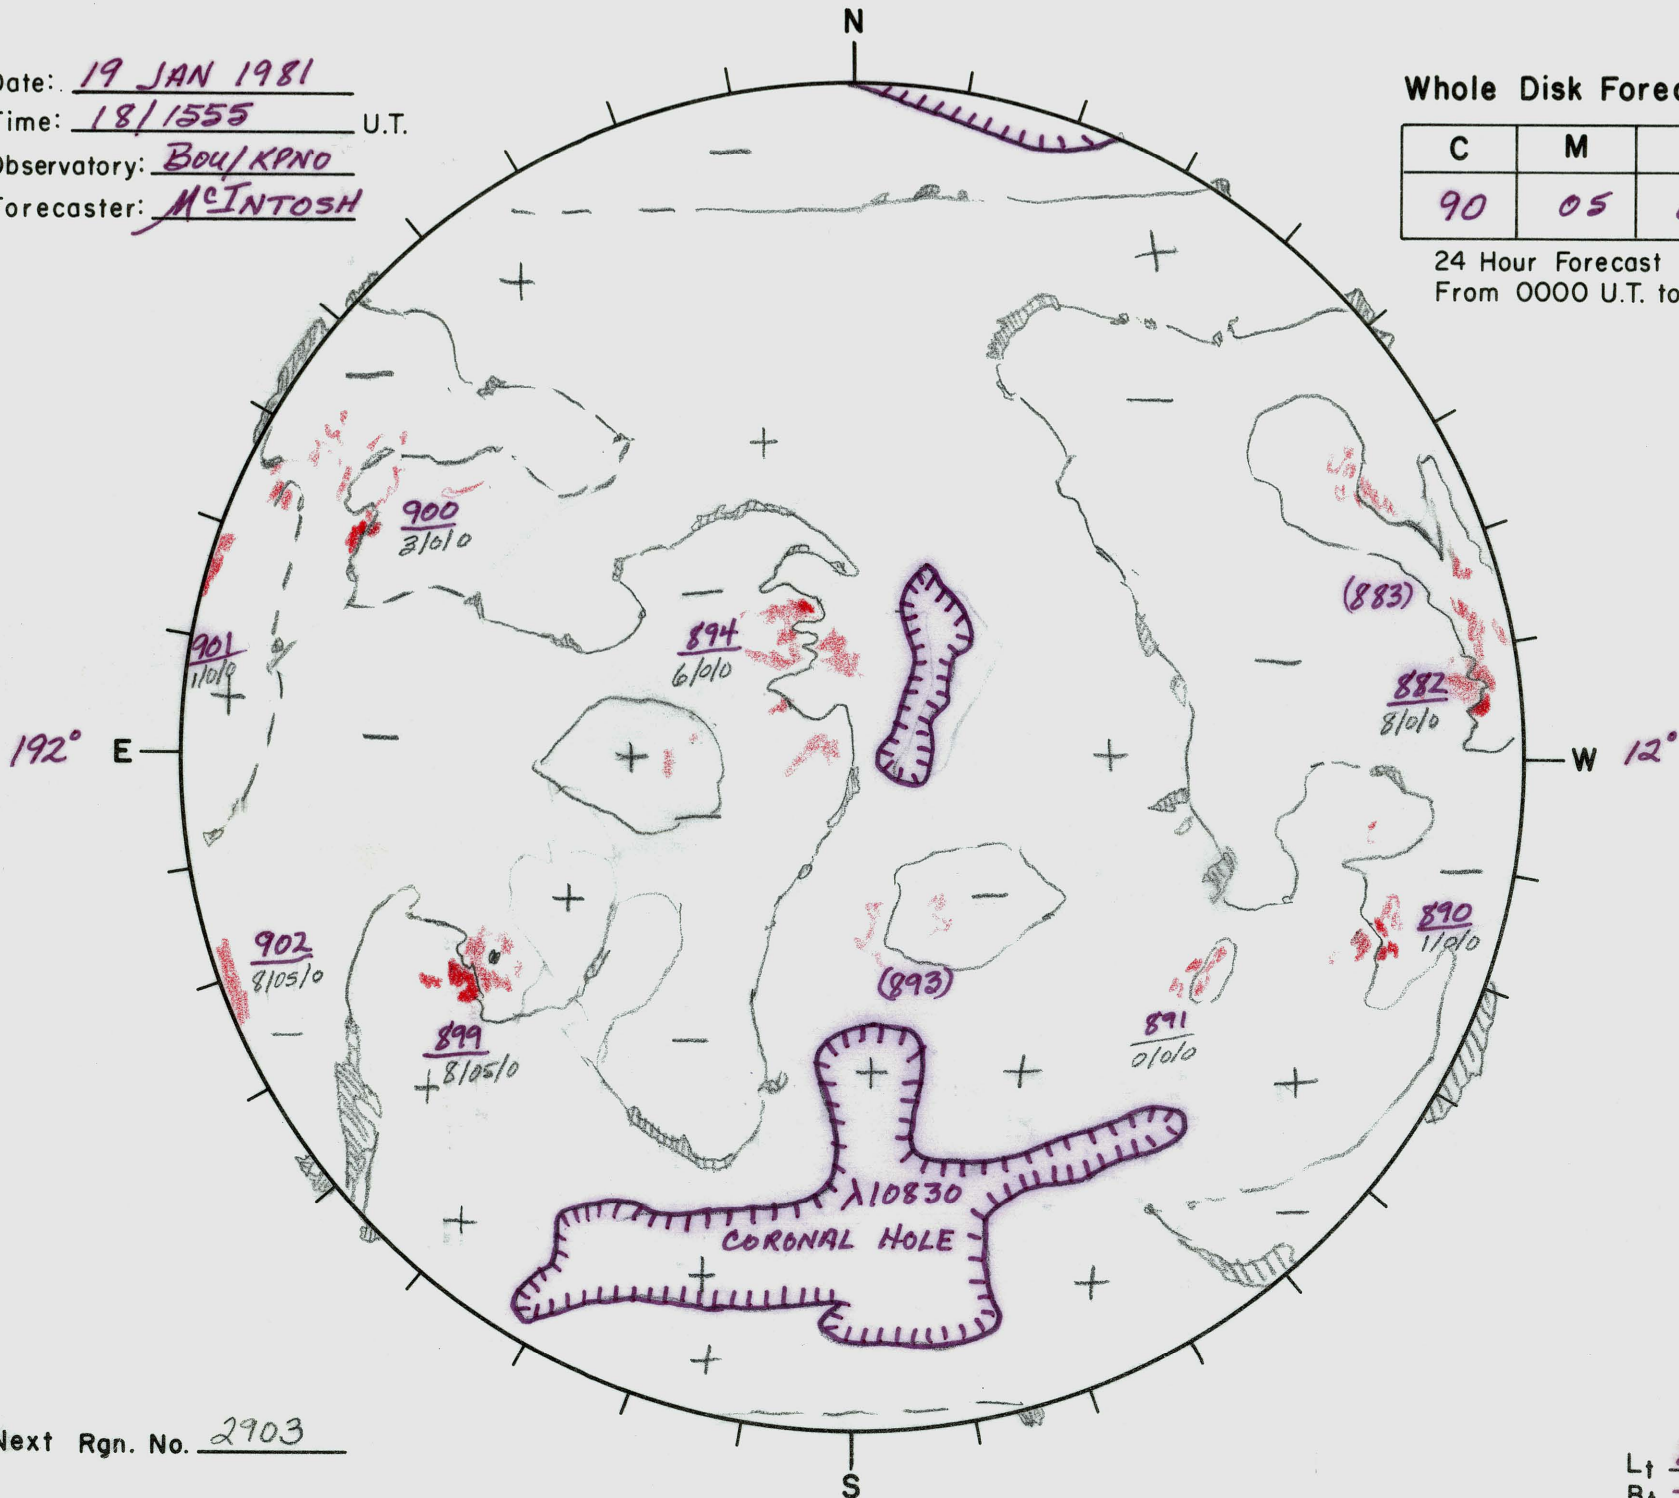

Date: 19 JAN 1981
 Time: 18/1555 U.T.
 Observatory: BOU/KPNO
 Forecaster: MCINTOSH

Whole Disk Forecast

C	M	X
90	05	01

24 Hour Forecast
 From 0000 U.T. to 0000 U.T.

Next Rgn. No. 2903

L_t 281.9
 B_t -4.94