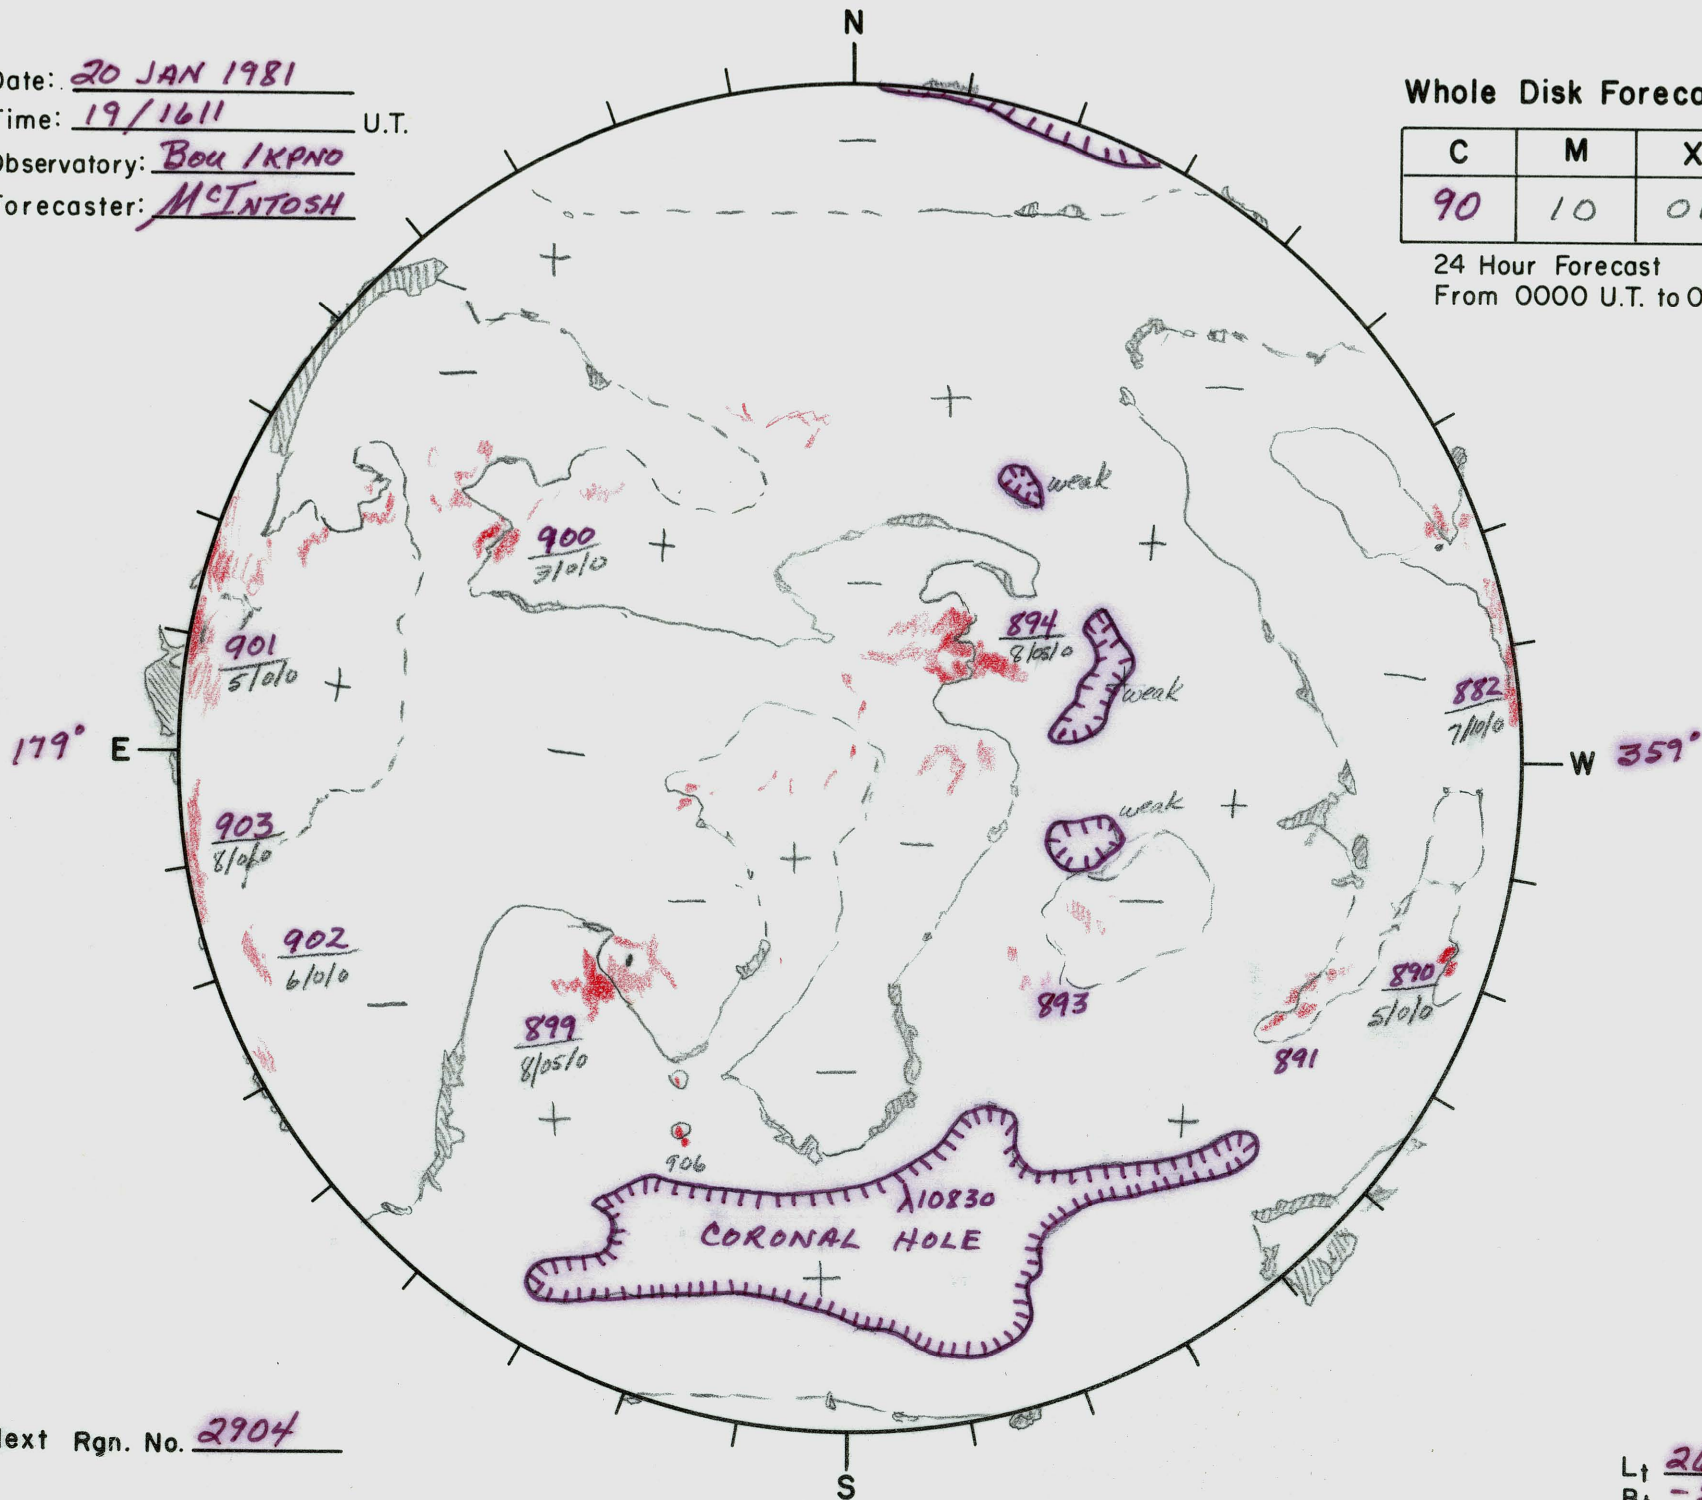

Date: 20 JAN 1981
 Time: 19/1611 U.T.
 Observatory: BOU IKPNO
 Forecaster: MCINTOSH

Whole Disk Forecast

C	M	X
90	10	01

24 Hour Forecast
 From 0000 U.T. to 0000 U.T.

Next Rgn. No. 2904

L† 268.6
 B† -5.03