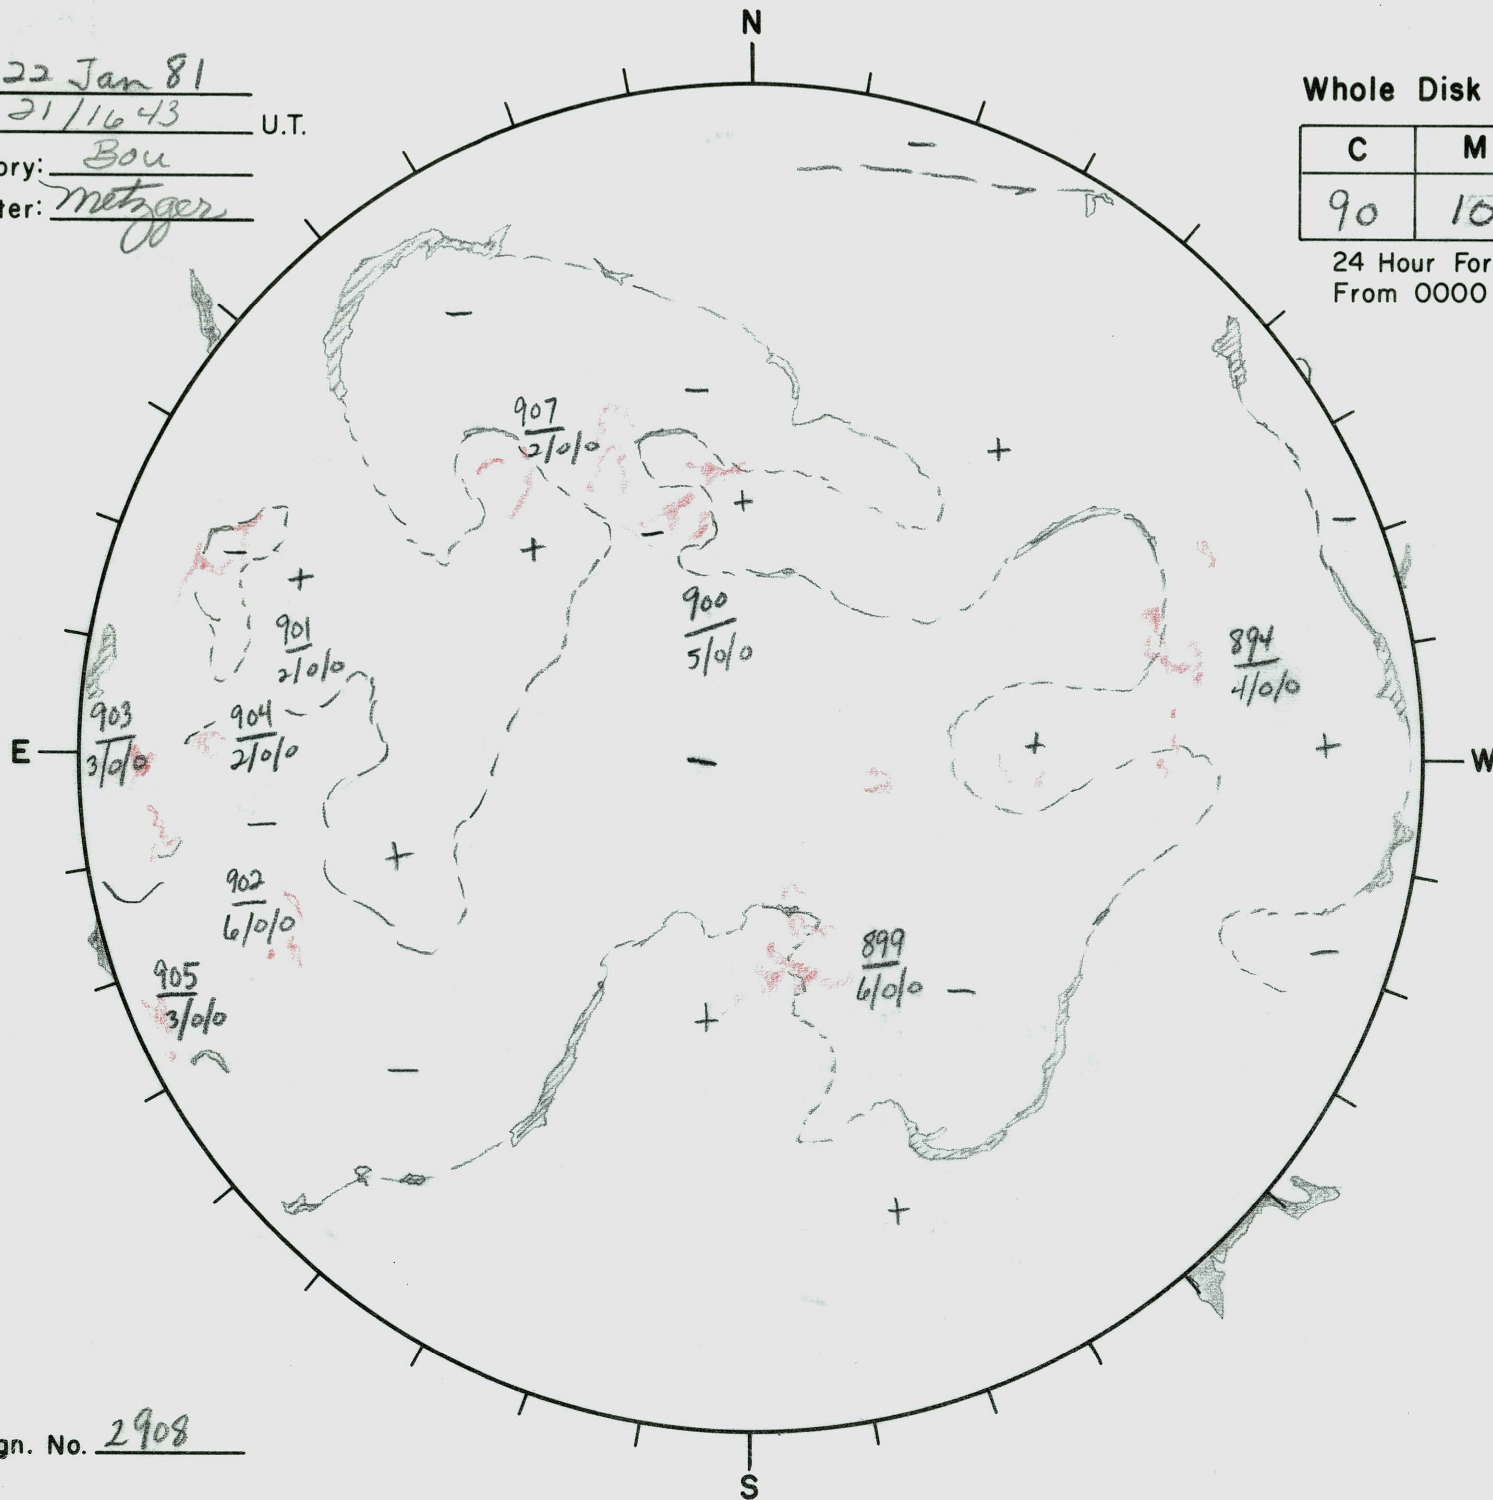

Date: 22 Jan 81
 Time: 21/1643 U.T.
 Observatory: Bou
 Forecaster: metzger

Whole Disk Forecast

C	M	X
90	10	0

24 Hour Forecast
 From 0000 U.T. to 0000 U.T.

Next Rgn. No. 2908

L_t 242
 B_t -5.2