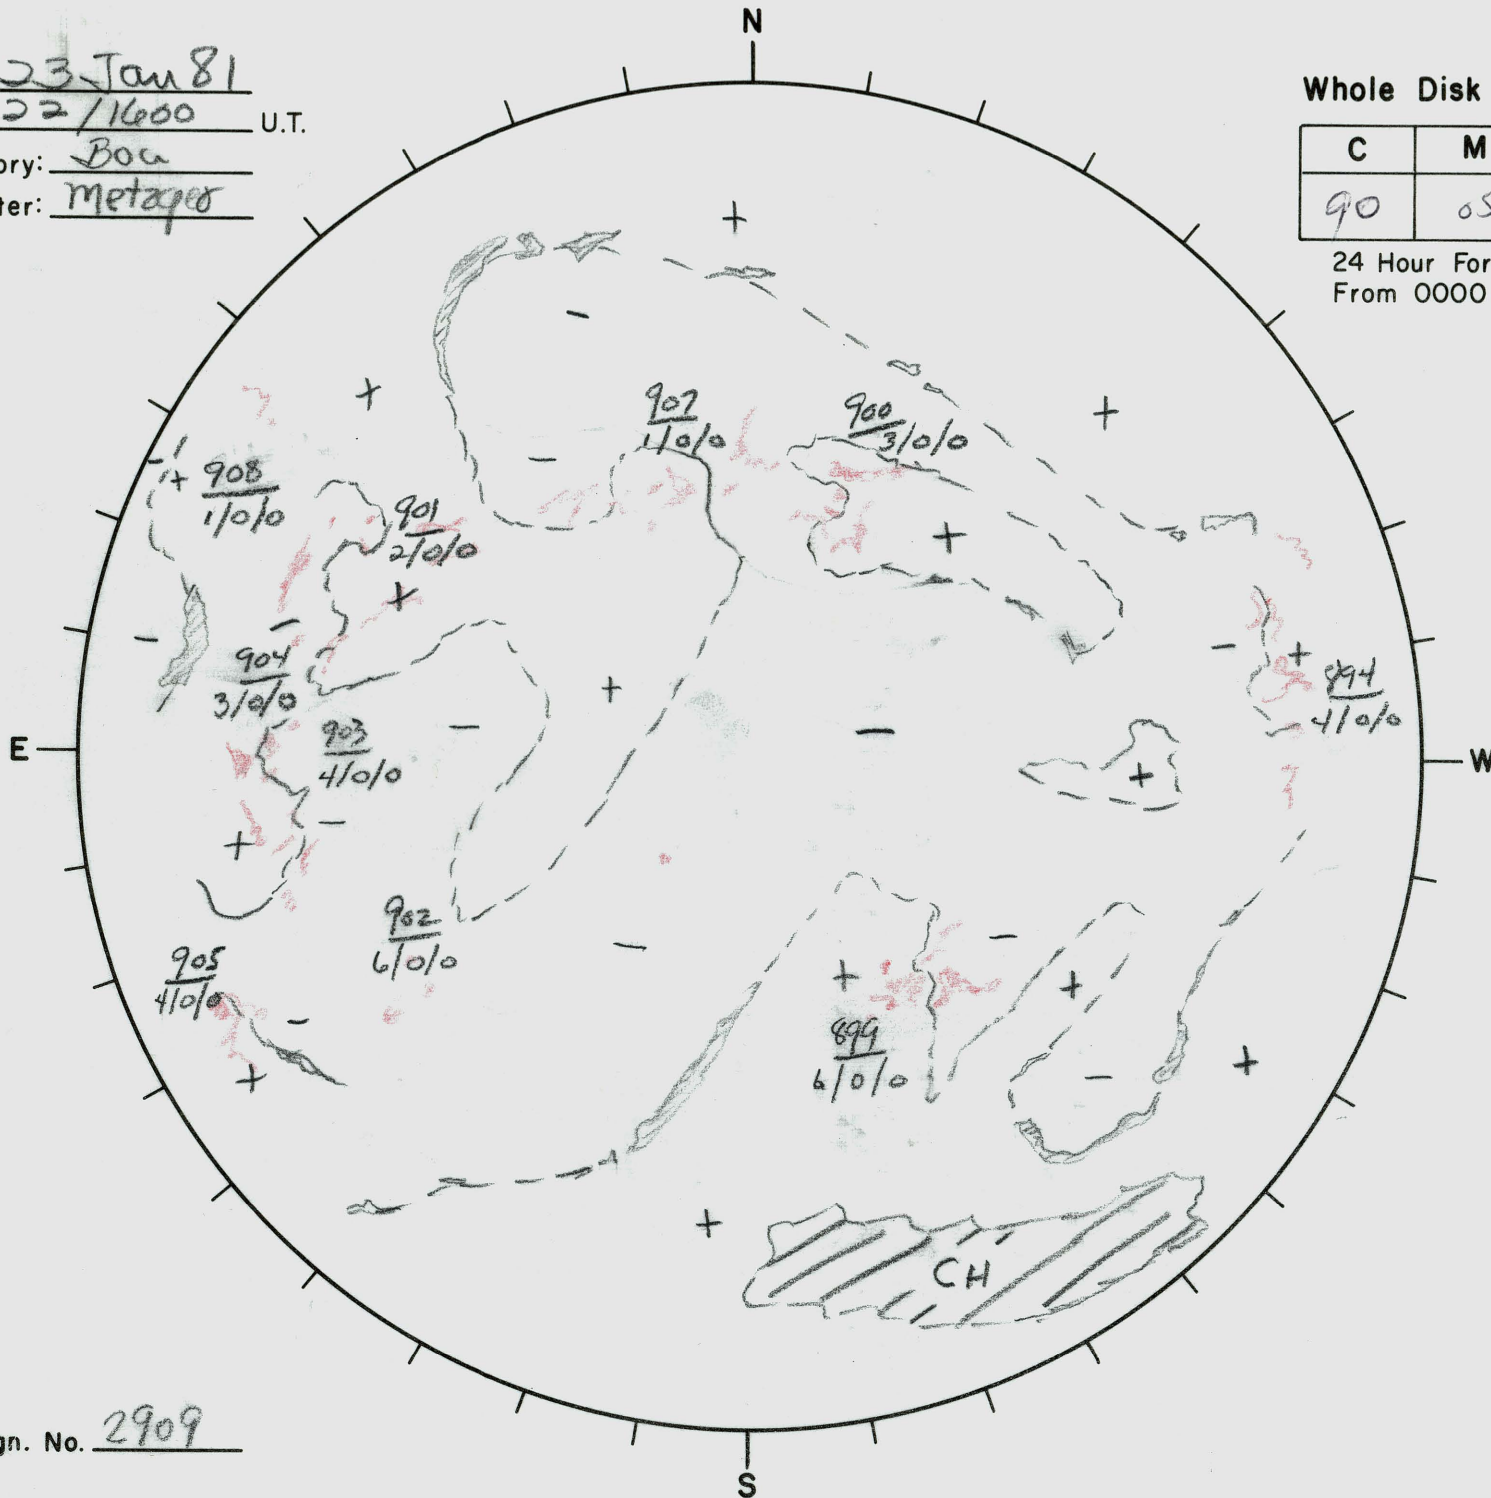

Date: 23 Jan 81
 Time: 22/1600 U.T.
 Observatory: Bou
 Forecaster: metago

Whole Disk Forecast

C	M	X
90	05	01

24 Hour Forecast
 From 0000 U.T. to 0000 U.T.

Next Rgn. No. 2909

L_t 229
 B_t -5.3