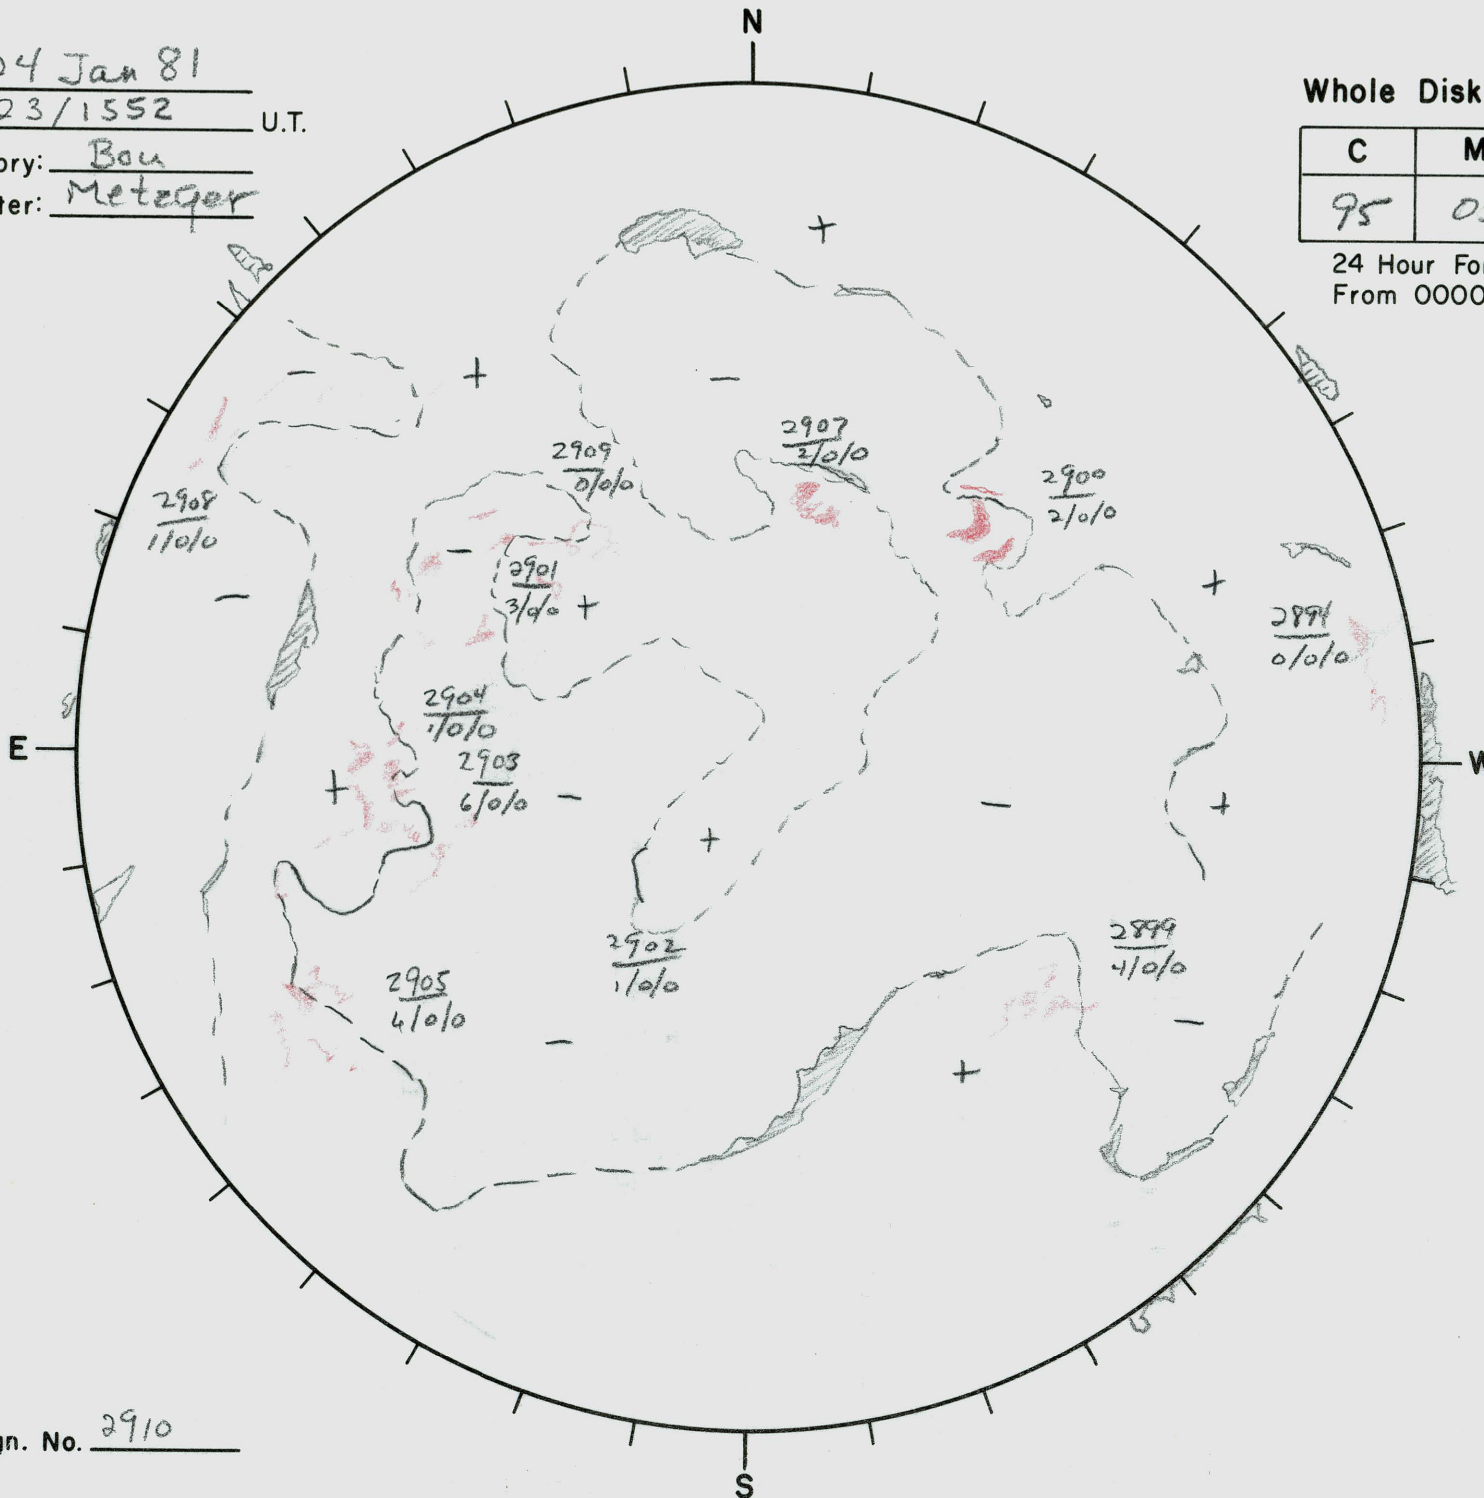

Date: 24 Jan 81  
 Time: 23/1552 U.T.  
 Observatory: Bou  
 Forecaster: Metzger

Whole Disk Forecast

C	M	X
95	05	0

24 Hour Forecast  
 From 0000 U.T. to 0000 U.T.

Next Rgn. No. 2910

L<sub>t</sub> 216.1  
 B<sub>t</sub> -5.4