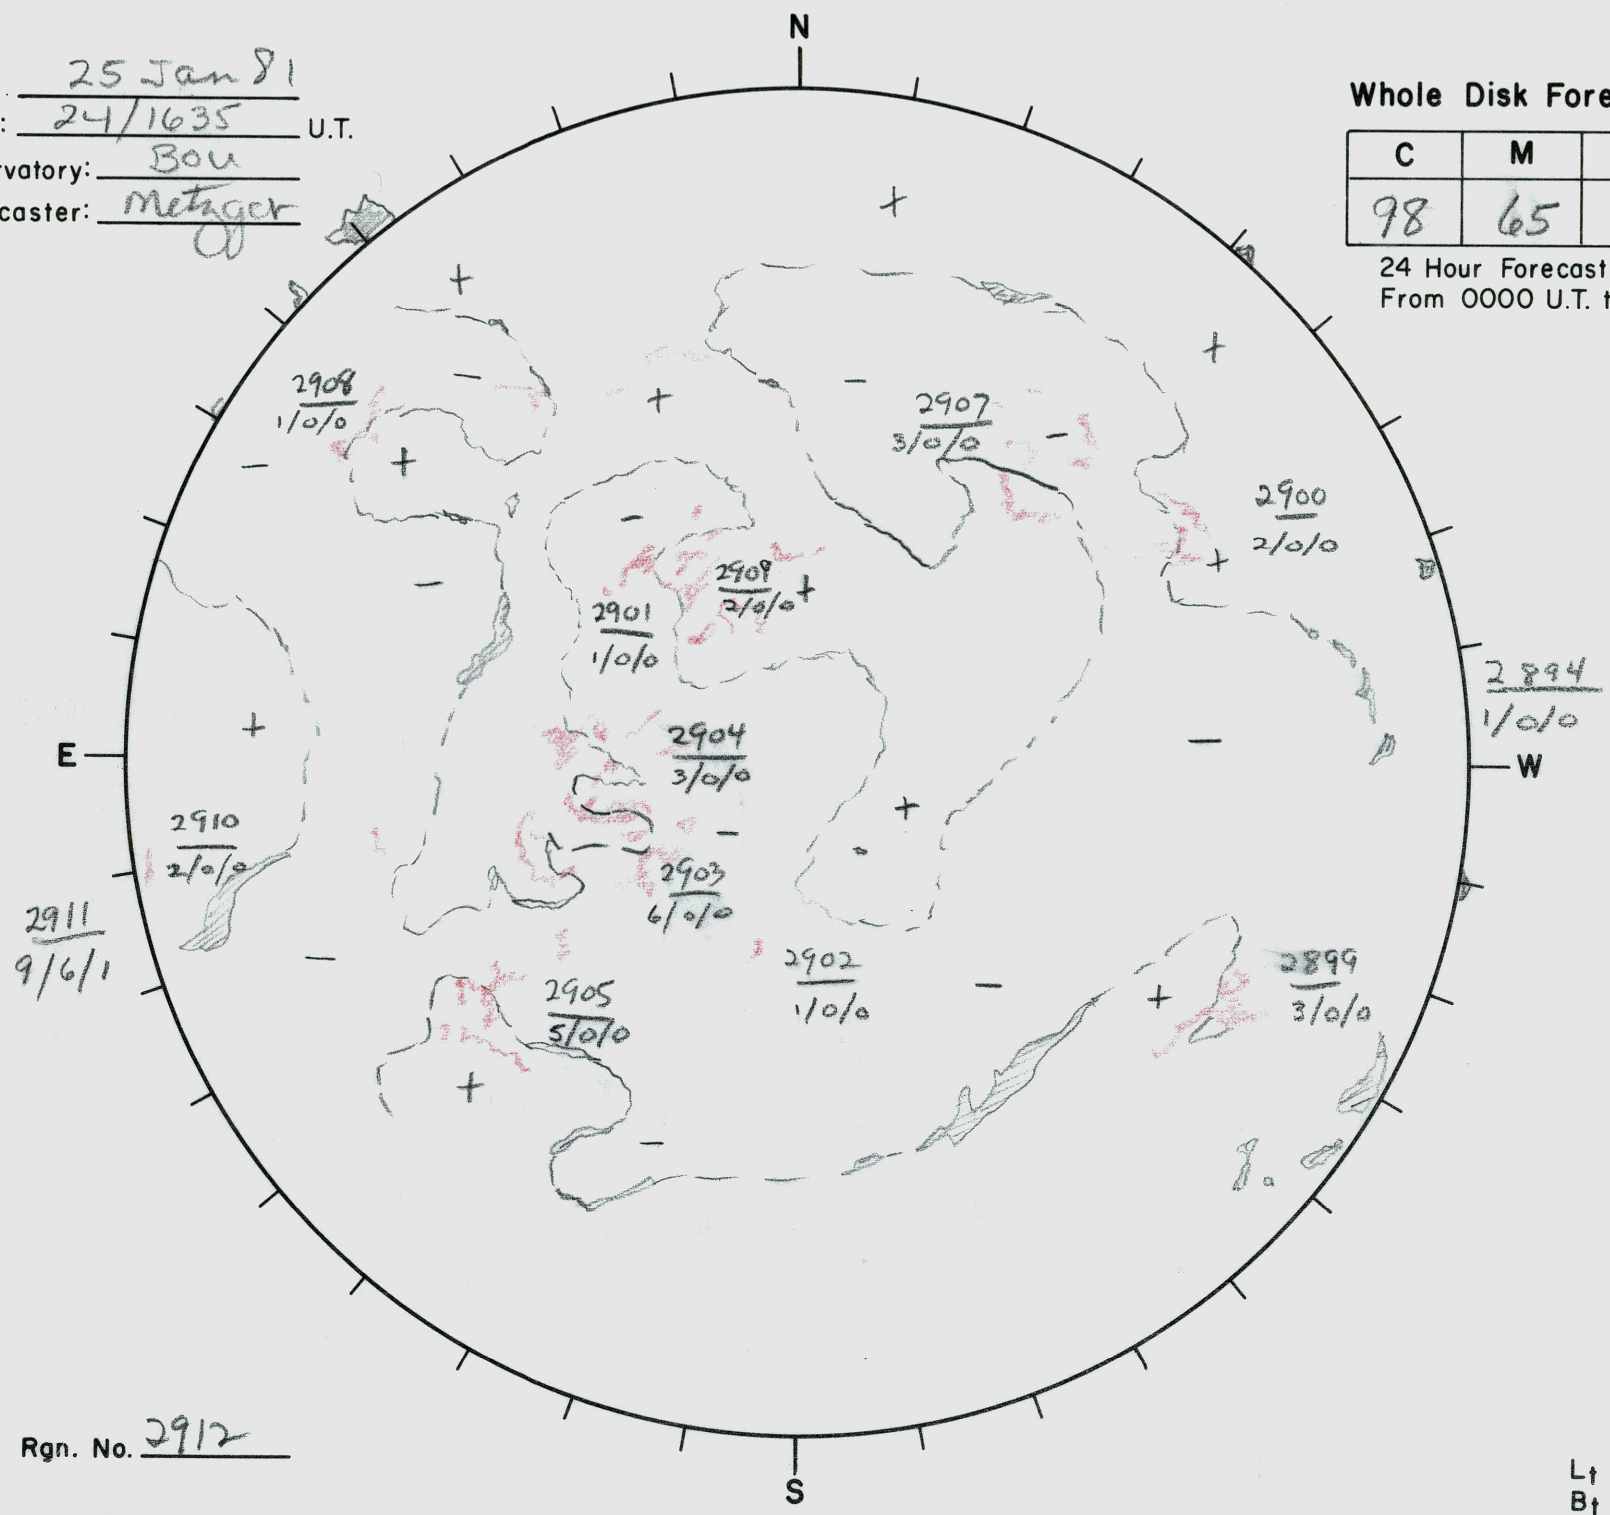

Date: 25 Jan 81
 Time: 24/1635 U.T.
 Observatory: Bou
 Forecaster: Metzger

Whole Disk Forecast

| C | M | X | P |
|----|----|----|----|
| 98 | 65 | 10 | 01 |

24 Hour Forecast
 From 0000 U.T. to 0000 U.T.

Next Rgn. No. 2912

Lt 203
 Bt -5.5