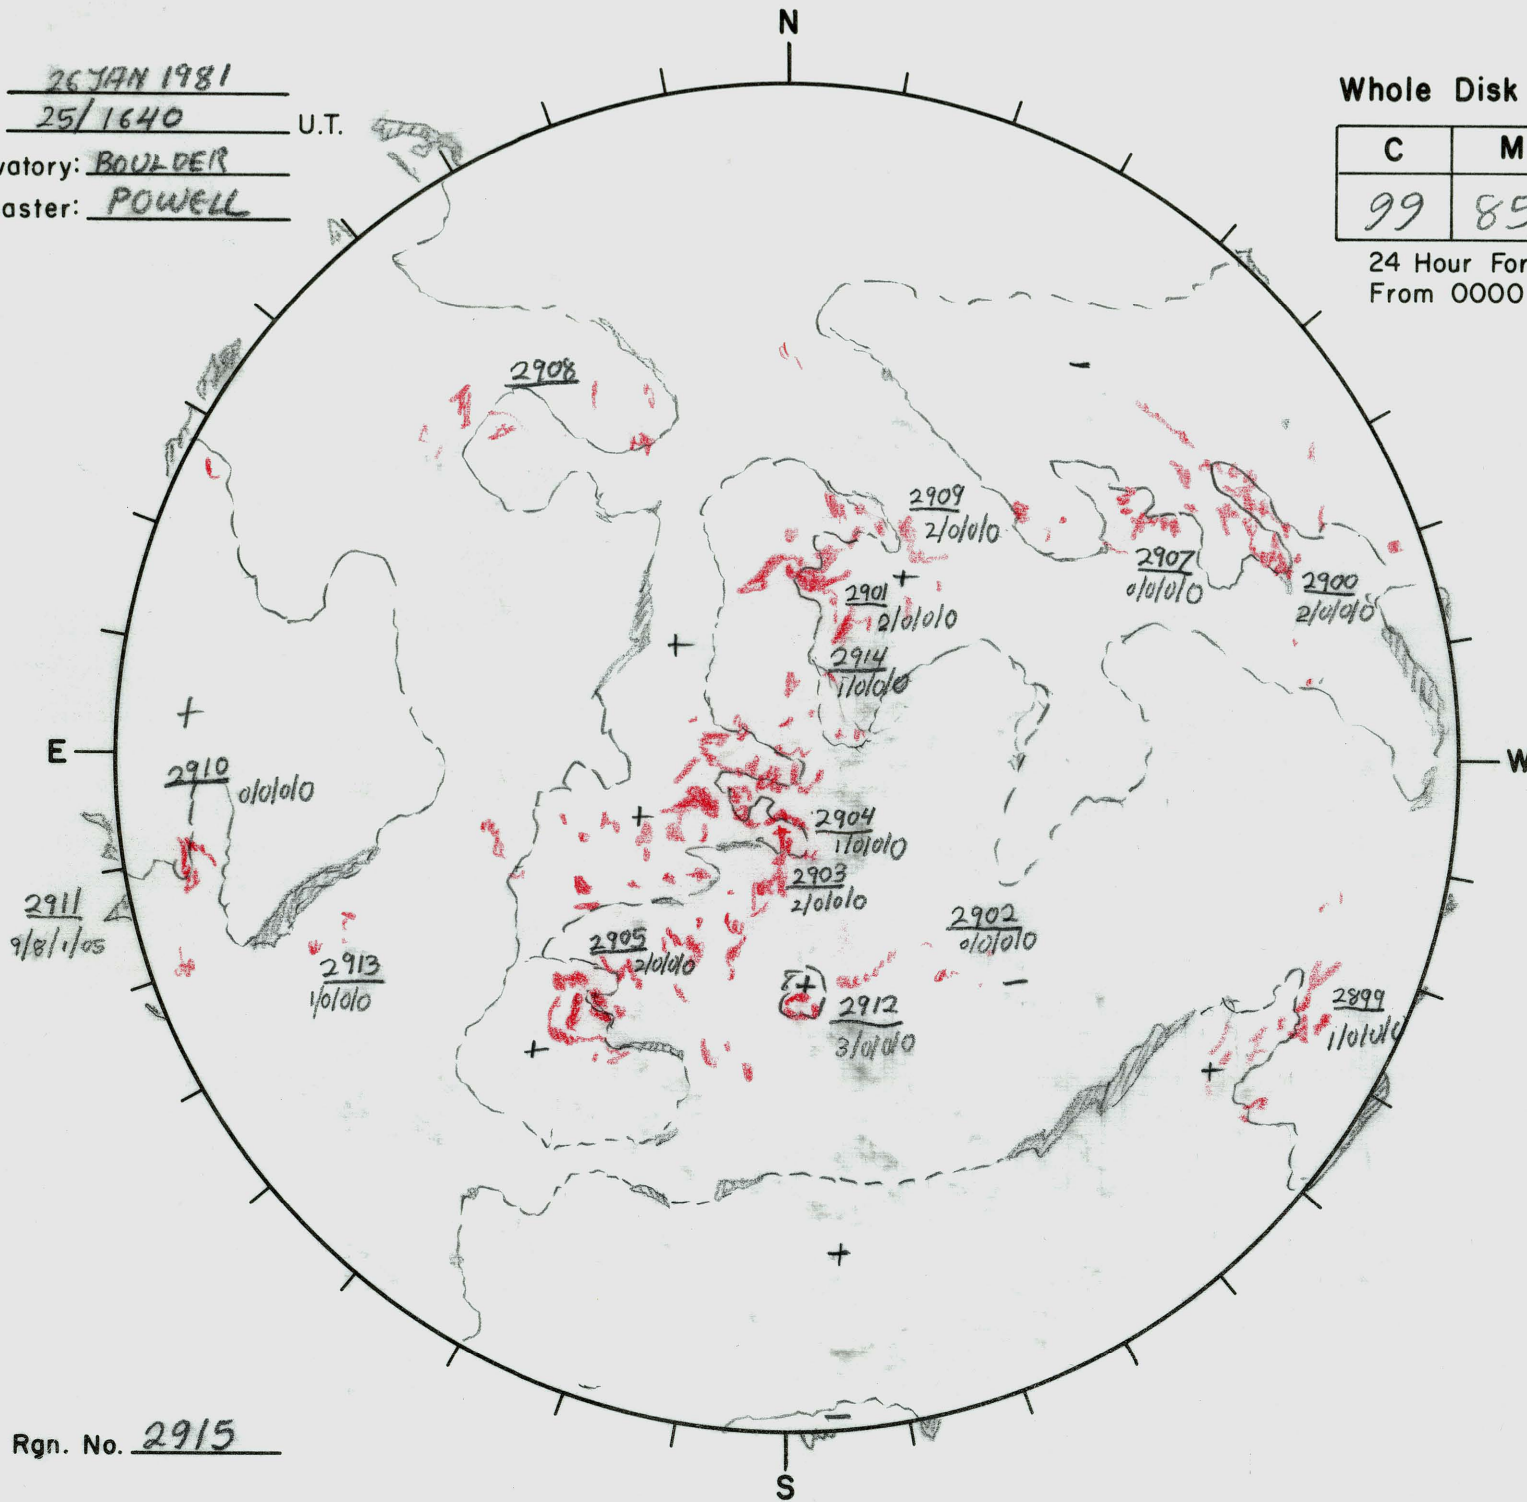

Date: 26 JAN 1981
 Time: 25/1640 U.T.
 Observatory: BOULDER
 Forecaster: POWELL

Whole Disk Forecast

C	M	X	P
99	85	20	01

24 Hour Forecast
 From 0000 U.T. to 0000 U.T.

Next Rgn. No. 2915

L† 1825
 B† -5.55