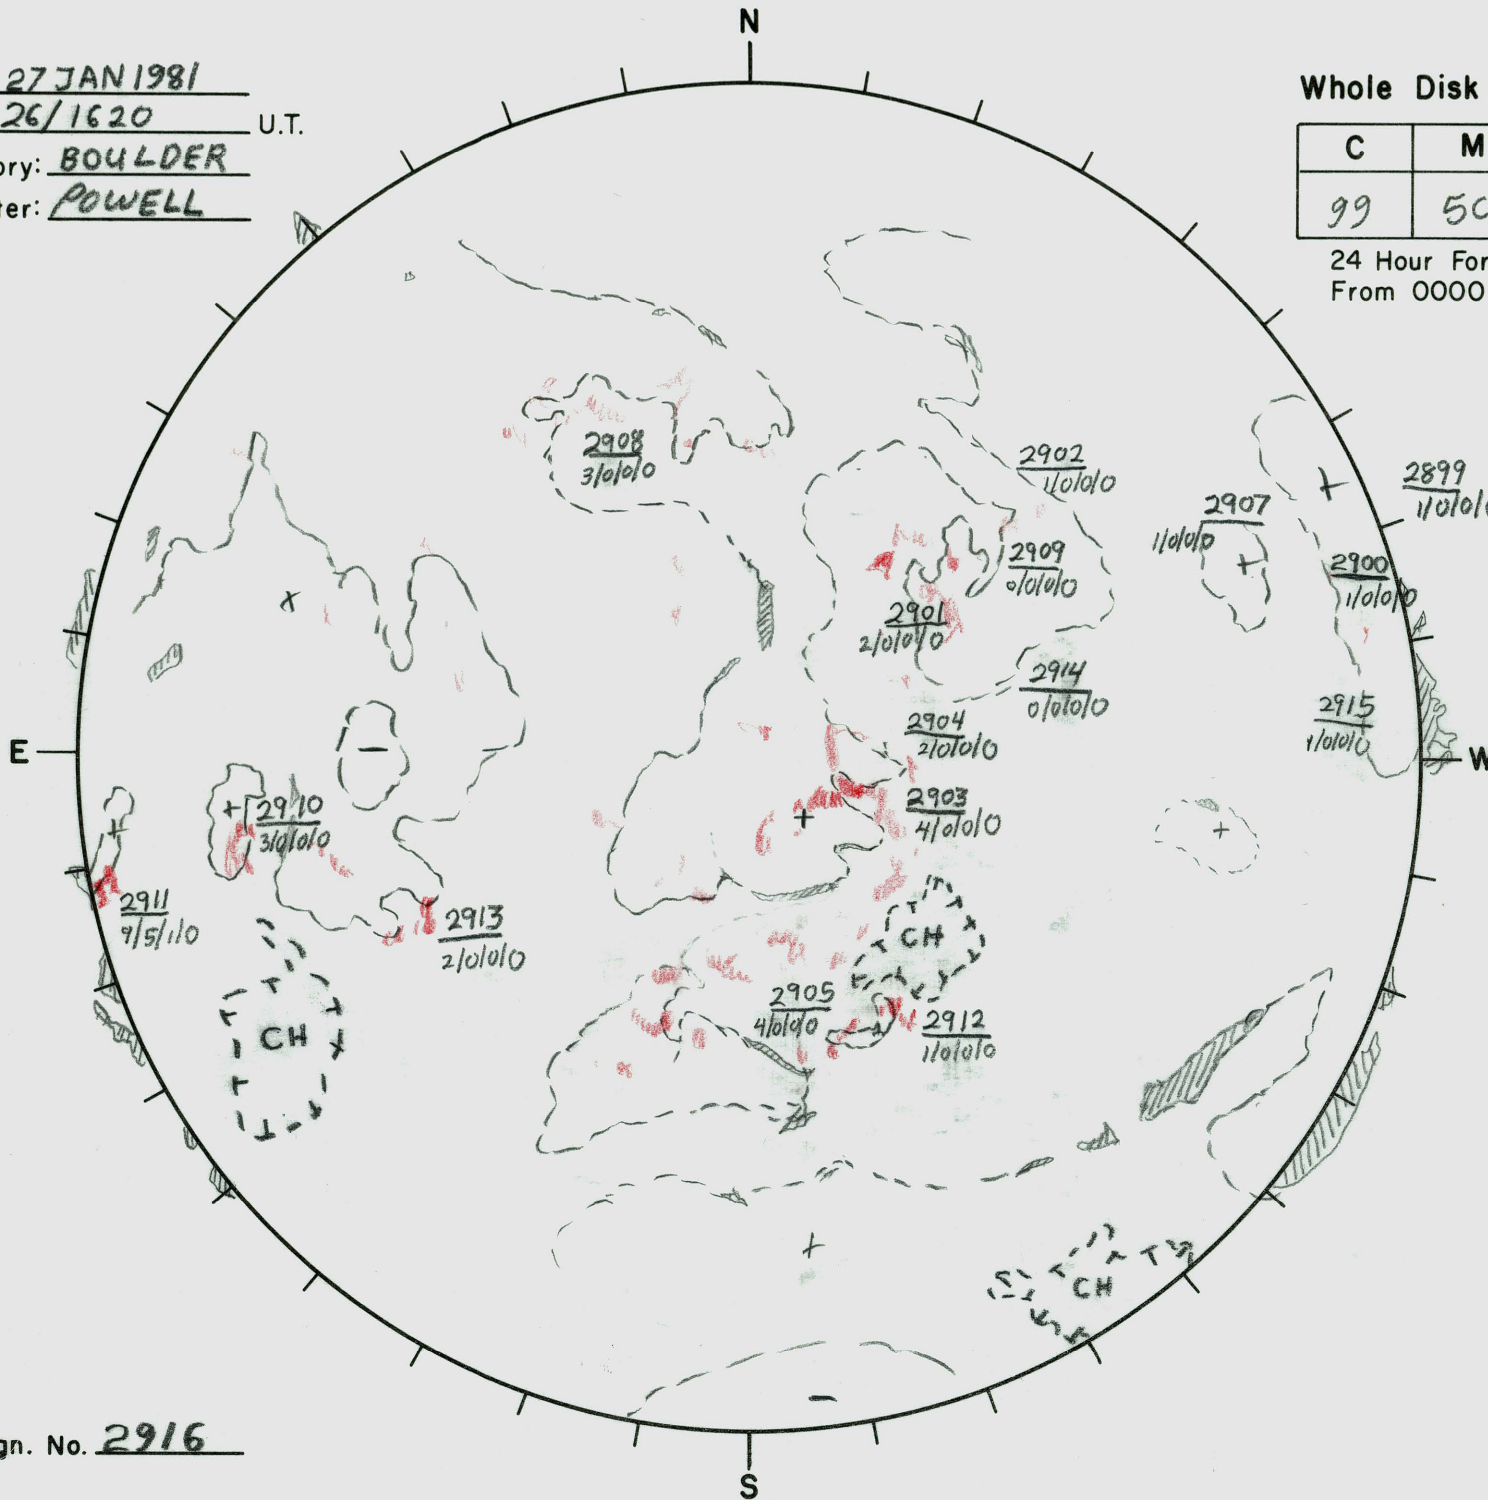

Date: 27 JAN 1981
 Time: 26/1620 U.T.
 Observatory: BOULDER
 Forecaster: POWELL

Whole Disk Forecast

C	M	X	P
99	50	10	1

24 Hour Forecast
 From 0000 U.T. to 0000 U.T.

Next Rgn. No. 2916

L† 176.4
 B† -5.64