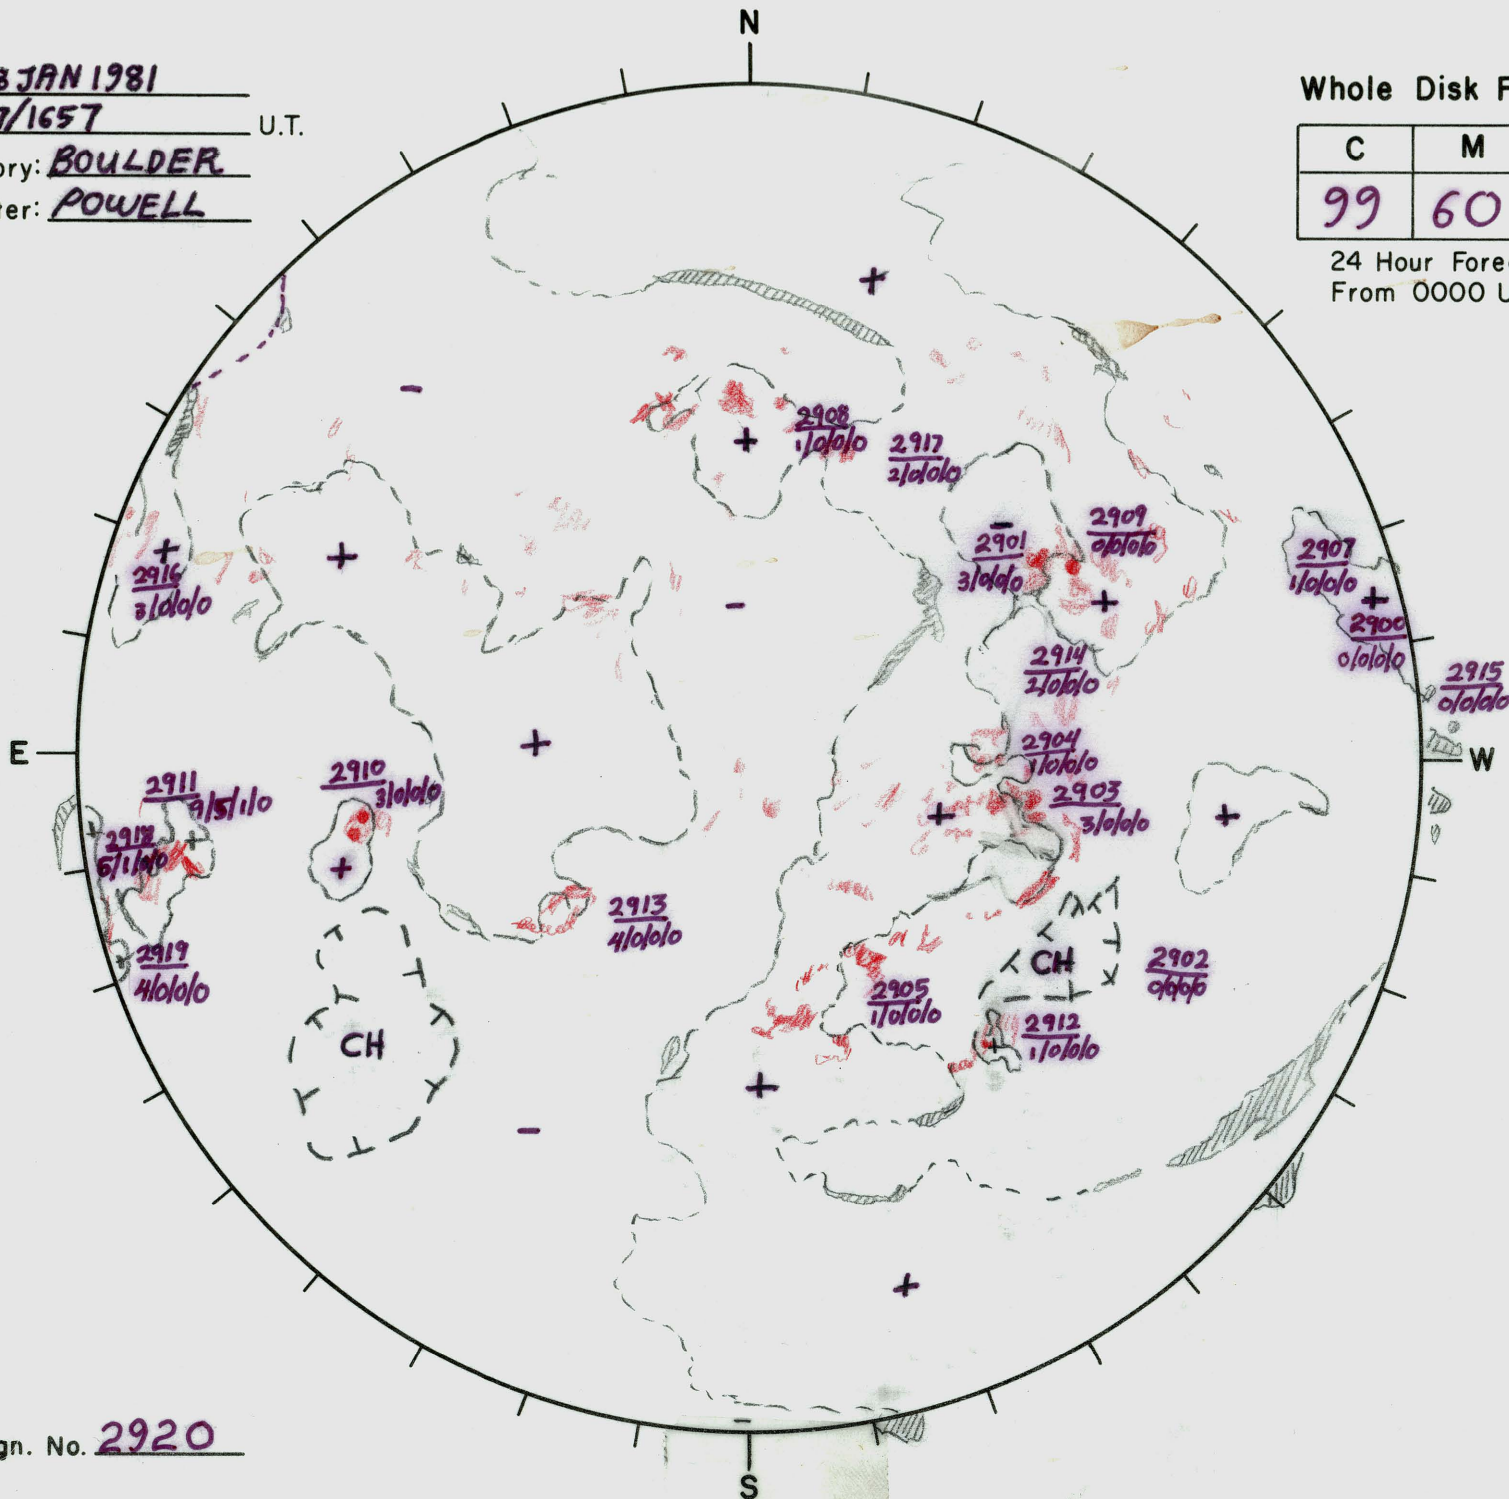

Date: 28 JAN 1981
 Time: 27/1657 U.T.
 Observatory: BOULDER
 Forecaster: POWELL

Whole Disk Forecast

C	M	X	P
99	60	10	01

24 Hour Forecast
 From 0000 U.T. to 0000 U.T.

Next Rgn. No. 2920

L† 163.0
 B† -5.73