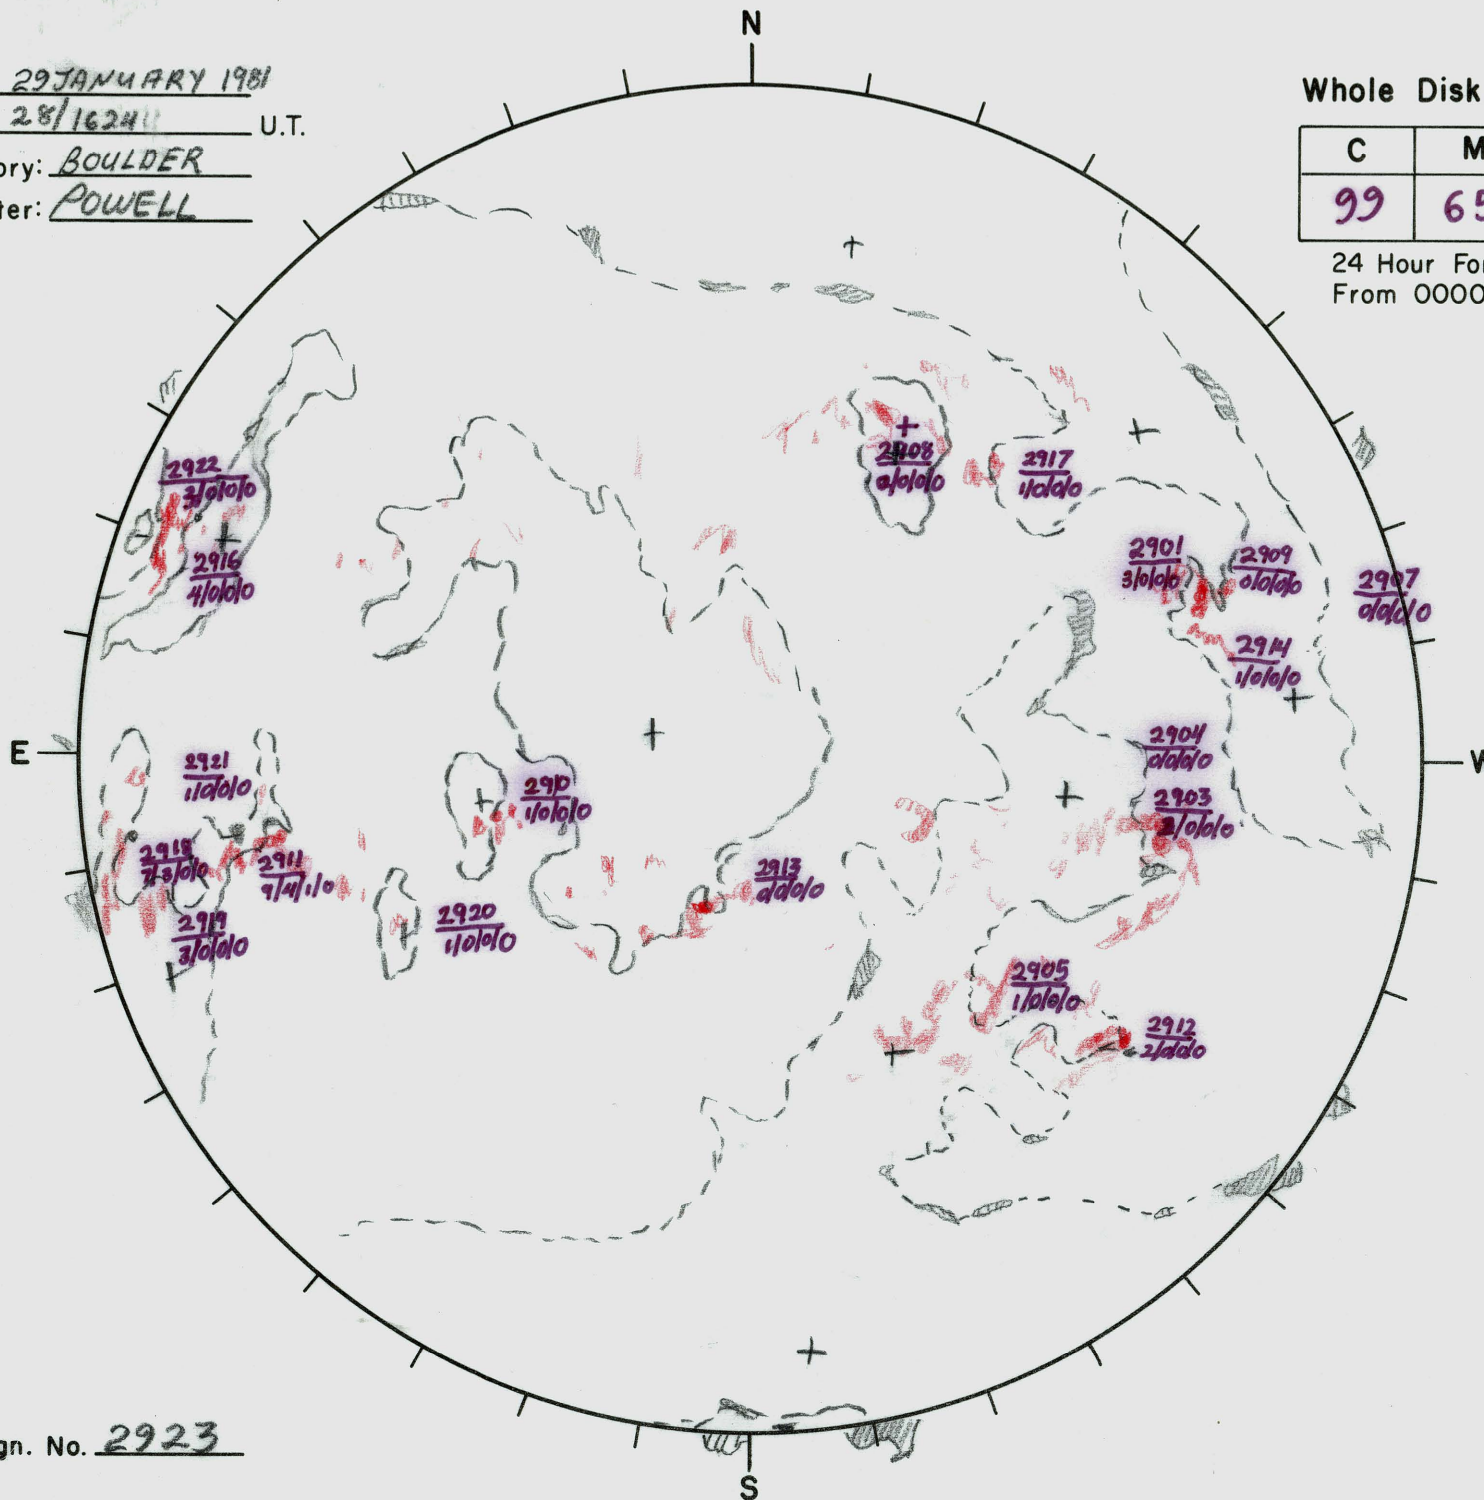

Date: 29 JANUARY 1981
 Time: 28/1624 U.T.
 Observatory: BOULDER
 Forecaster: POWELL

Whole Disk Forecast

C	M	X	P
99	65	10	01

24 Hour Forecast
 From 0000 U.T. to 0000 U.T.

Next Rgn. No. 2923

L† 149.8
 B† -5.8