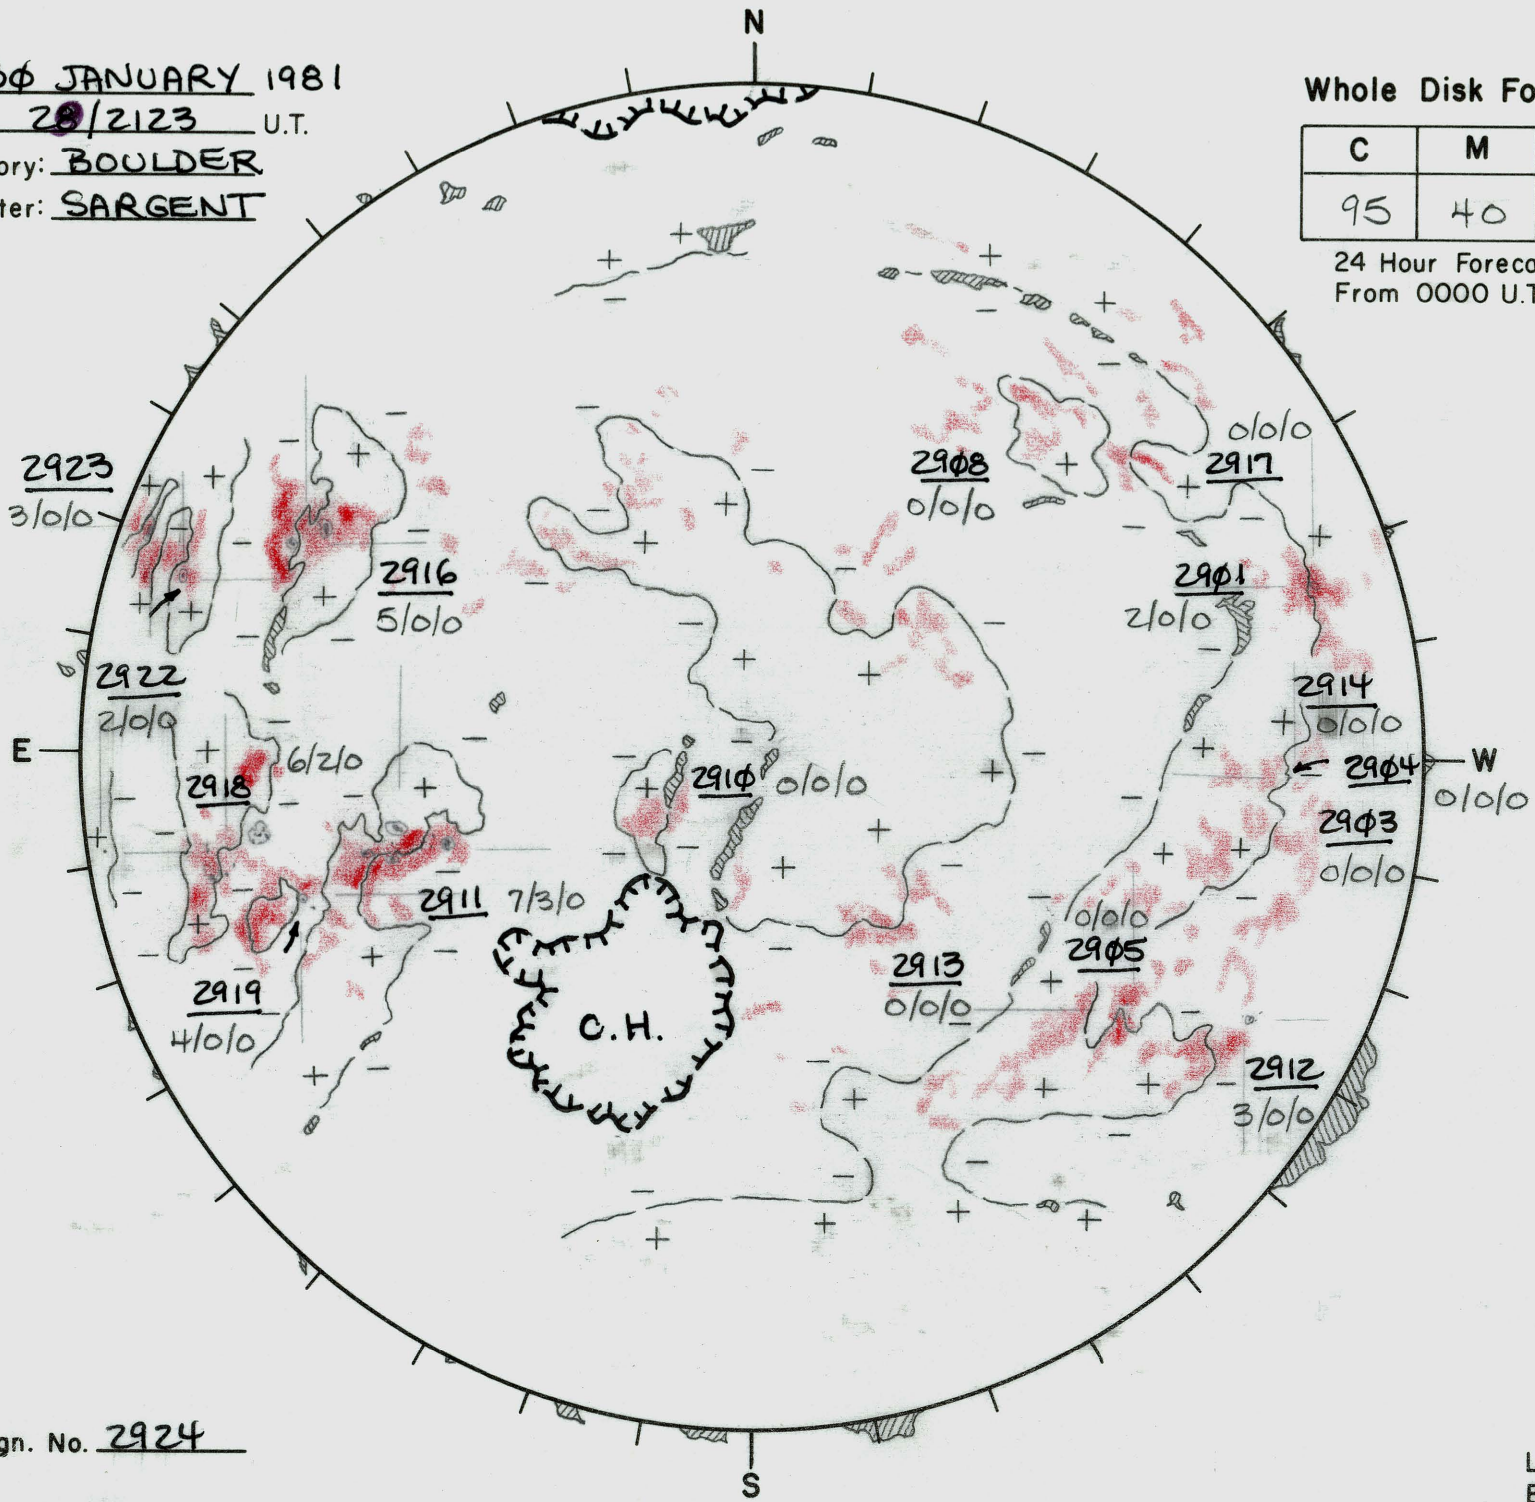

Date: 30 JANUARY 1981  
 Time: 20/2123 U.T.  
 Observatory: BOULDER  
 Forecaster: SARGENT

Whole Disk Forecast

C	M	X	P
95	40	05	01

24 Hour Forecast  
 From 0000 U.T. to 0000 U.T.

Next Rgn. No. 2924

L<sub>f</sub> 134.1°  
 B<sub>f</sub> -5.9°