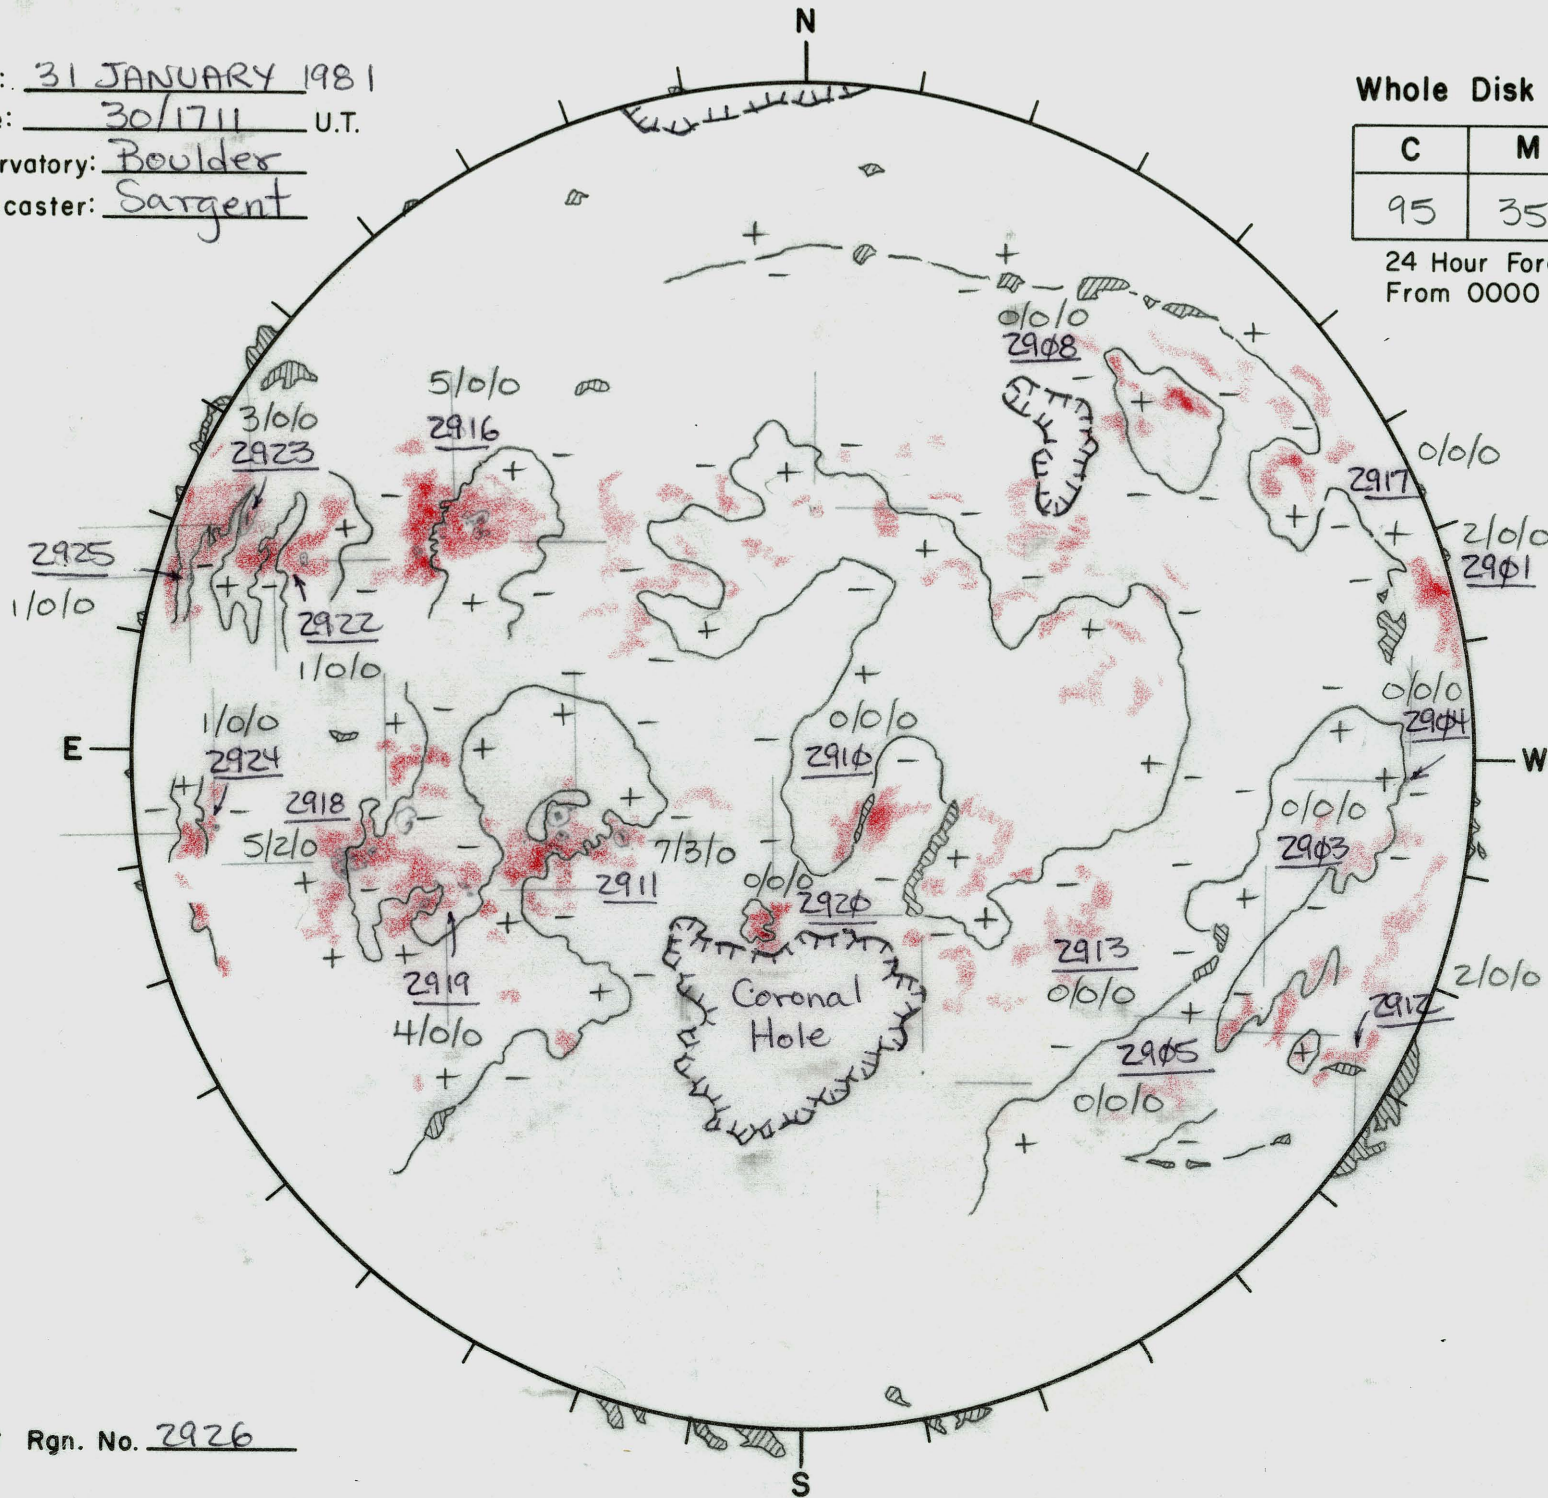

Date: 31 JANUARY 1981
 Time: 30/1711 U.T.
 Observatory: Boulder
 Forecaster: Sargent

Whole Disk Forecast

C	M	X	P
95	35	05	01

24 Hour Forecast
 From 0000 U.T. to 0000 U.T.

Next Rgn. No. 2926

L_f 123.3°
 B_f -5.9°